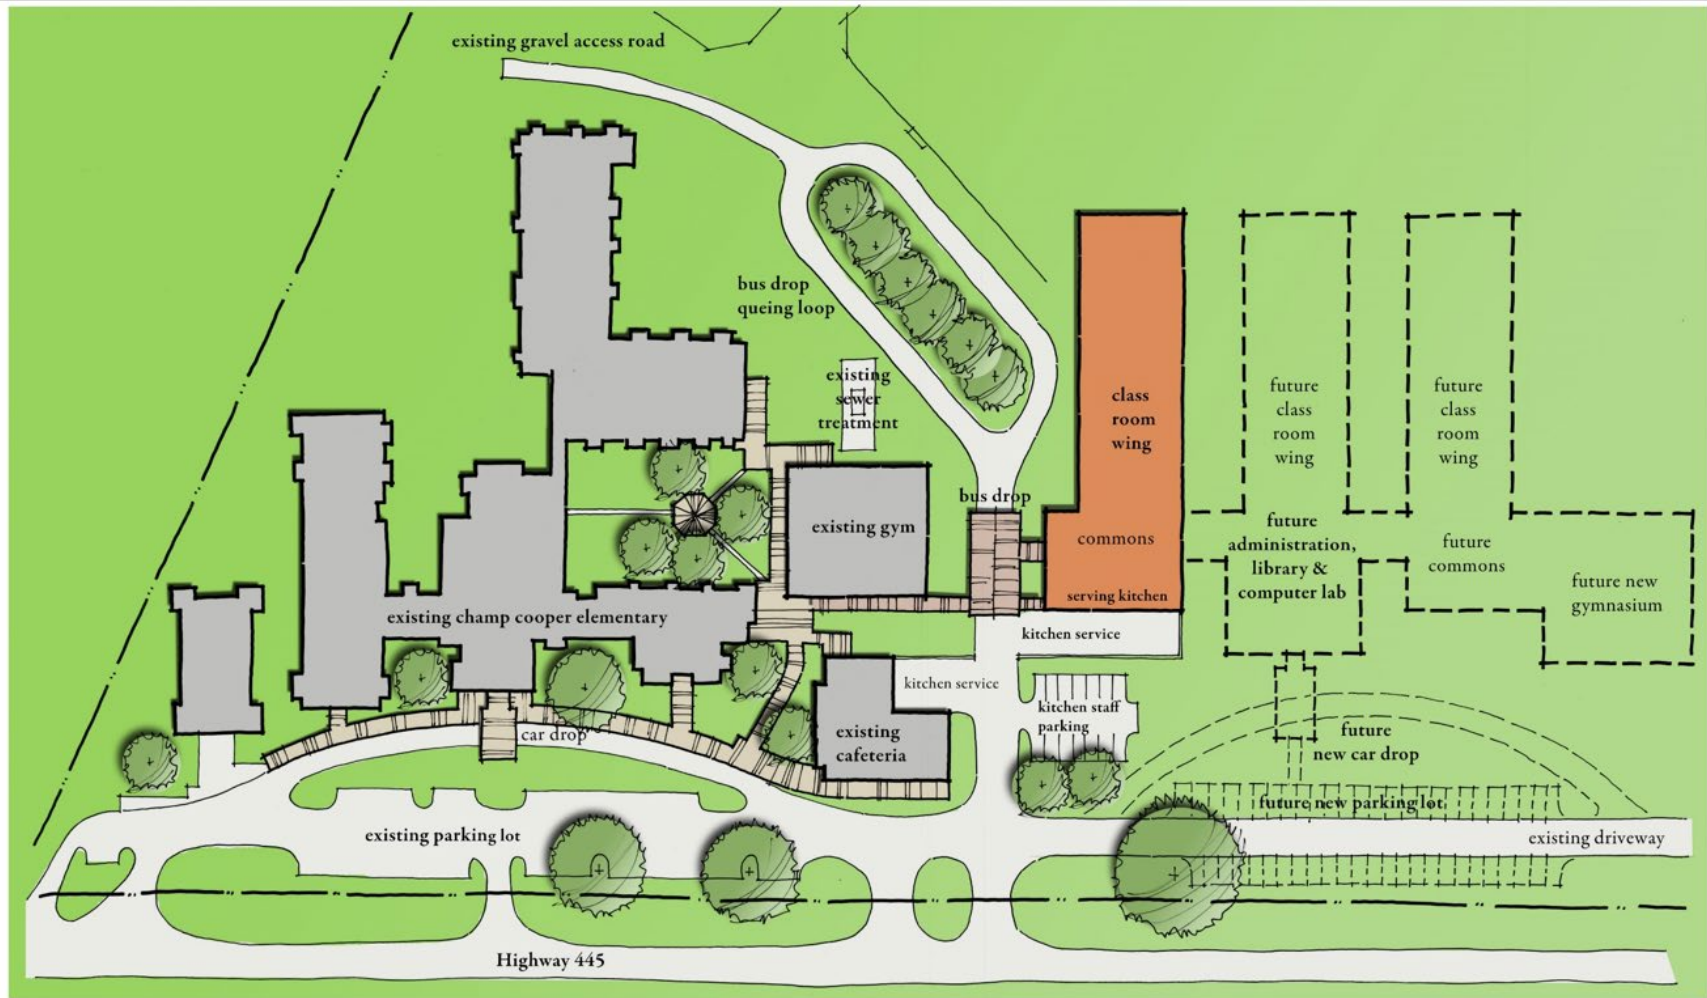

Champ Cooper Elementary School – 10 Classroom Addition

Champ Cooper Middle School

Tangipahoa Parish School System
Ponchatoula, La.

H/S# P19-50

January 18, 2019

H/S

DESIGN FOR LIFE HOLLY & SMITH ARCHITECTS