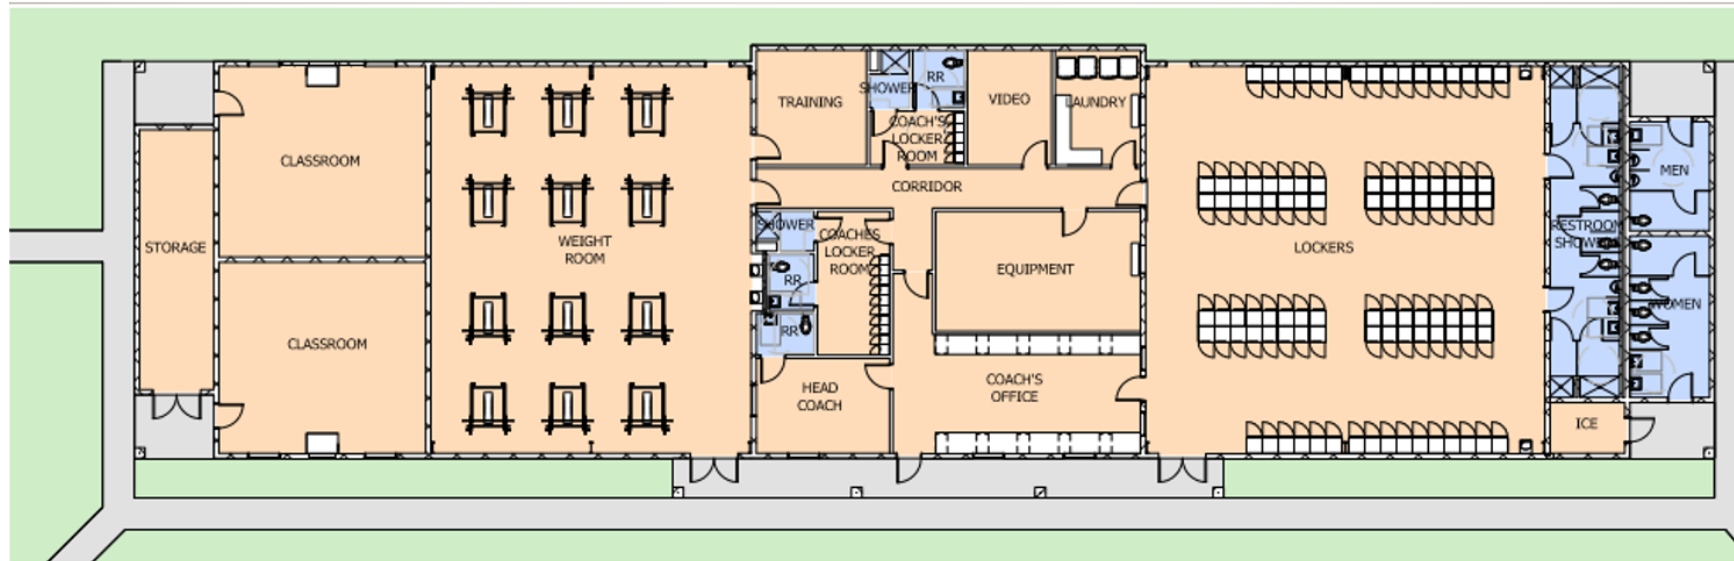

Loranger High School – Field House with Two Classrooms

FLOOR PLAN
3/64" = 1'-0"

GASAWAY GASAWAY BANKSTON ARCHITECTS APAC
1007 W. Thomas St, Suite G Hammond, LA 70401
985.345.5047 ggbarchitects.com

LORANGER HIGH SCHOOL FOOTBALL FIELD HOUSE
TANGIPAHOA PARISH SCHOOL SYSTEM
10.27.20

Figure 1: Loranger High School

- Loranger High School - Emergency Staircase providing access to two classrooms
- Loranger High School - Title IX Improvement