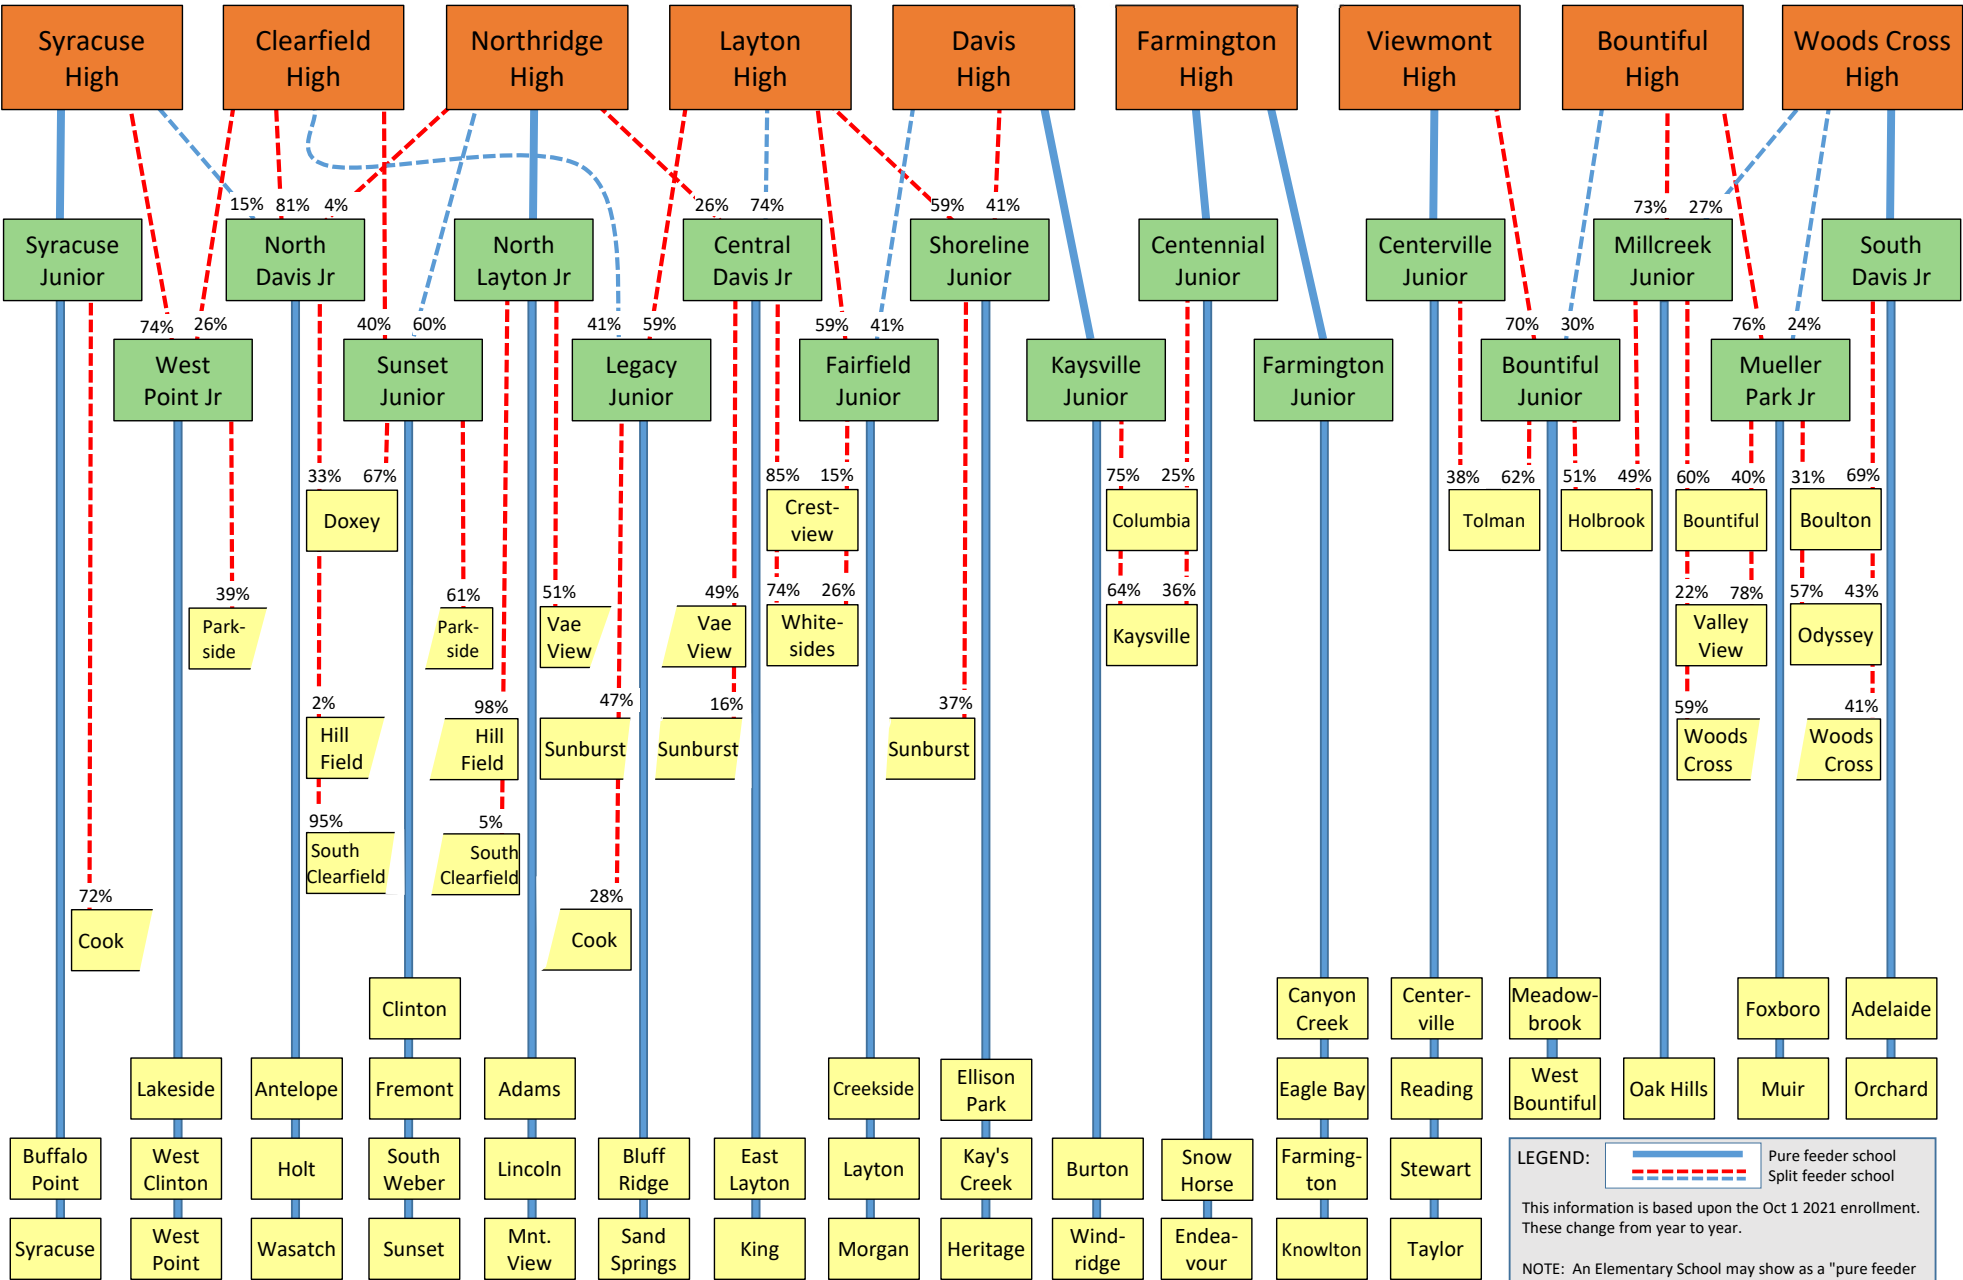

School Feeder Patterns for School Year 2021-22 - Davis School District

LEGEND:
— Pure feeder school
- - - Split feeder school

This information is based upon the Oct 1 2021 enrollment. These change from year to year.

NOTE: An Elementary School may show as a "pure feeder school" to a JH - but may split into two HSs.