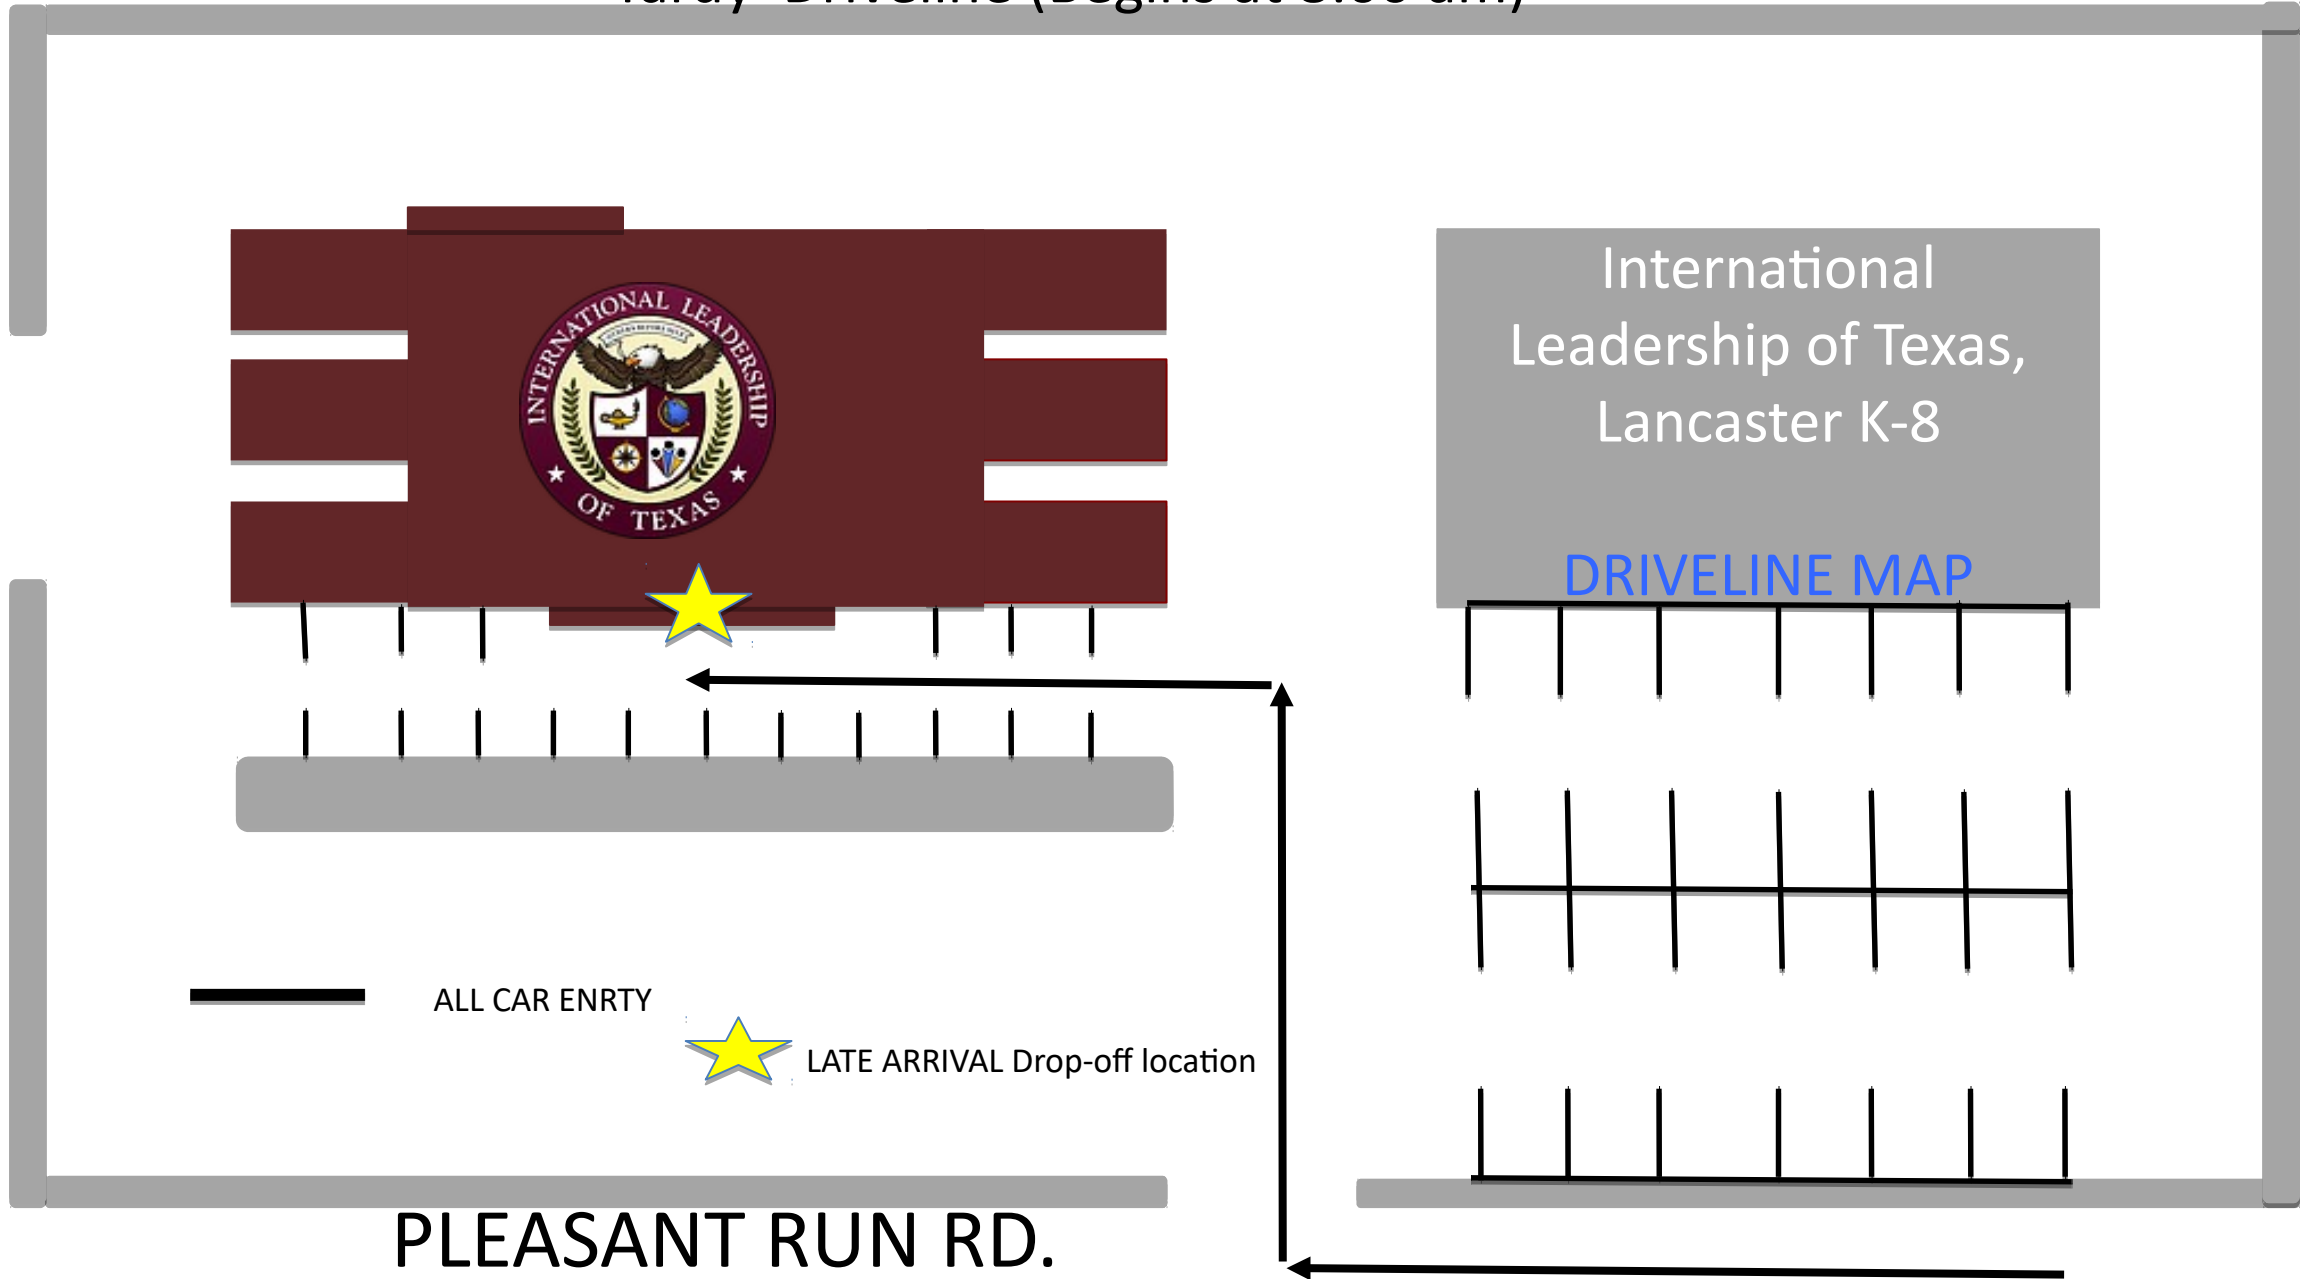

Morning Arrival Driveline

RAWLINS DR.

PLEASANT RUN RD.

Tardy Driveline (Begins at 8:00 am)

RAWLINS DR.

International Leadership of Texas, Lancaster K-8
DRIVELINE MAP

ALL CAR ENRTY

LATE ARRIVAL Drop-off location

PLEASANT RUN RD.

Driveline Pickup Procedures

- Once you are in driveline, please do not switch lanes or exit your vehicle. Students are reporting to specific lanes to meet you. If you change lanes you and your student will be in two different locations for pickup.
- Continue to move forward to ensure traffic flow and adequate space for pickup of all scholars.
- If you arrive after 4:25 pm, please park your car and walk to the late room door to pick up your student. This is located on the east side (Rawlins Street) of the building at the first set of doors.

K-2 (Red Line)

3-5 (Green Line)

6-8 (Blue Line)

Siblings (Blue Line)

Daycare (Blue Line)