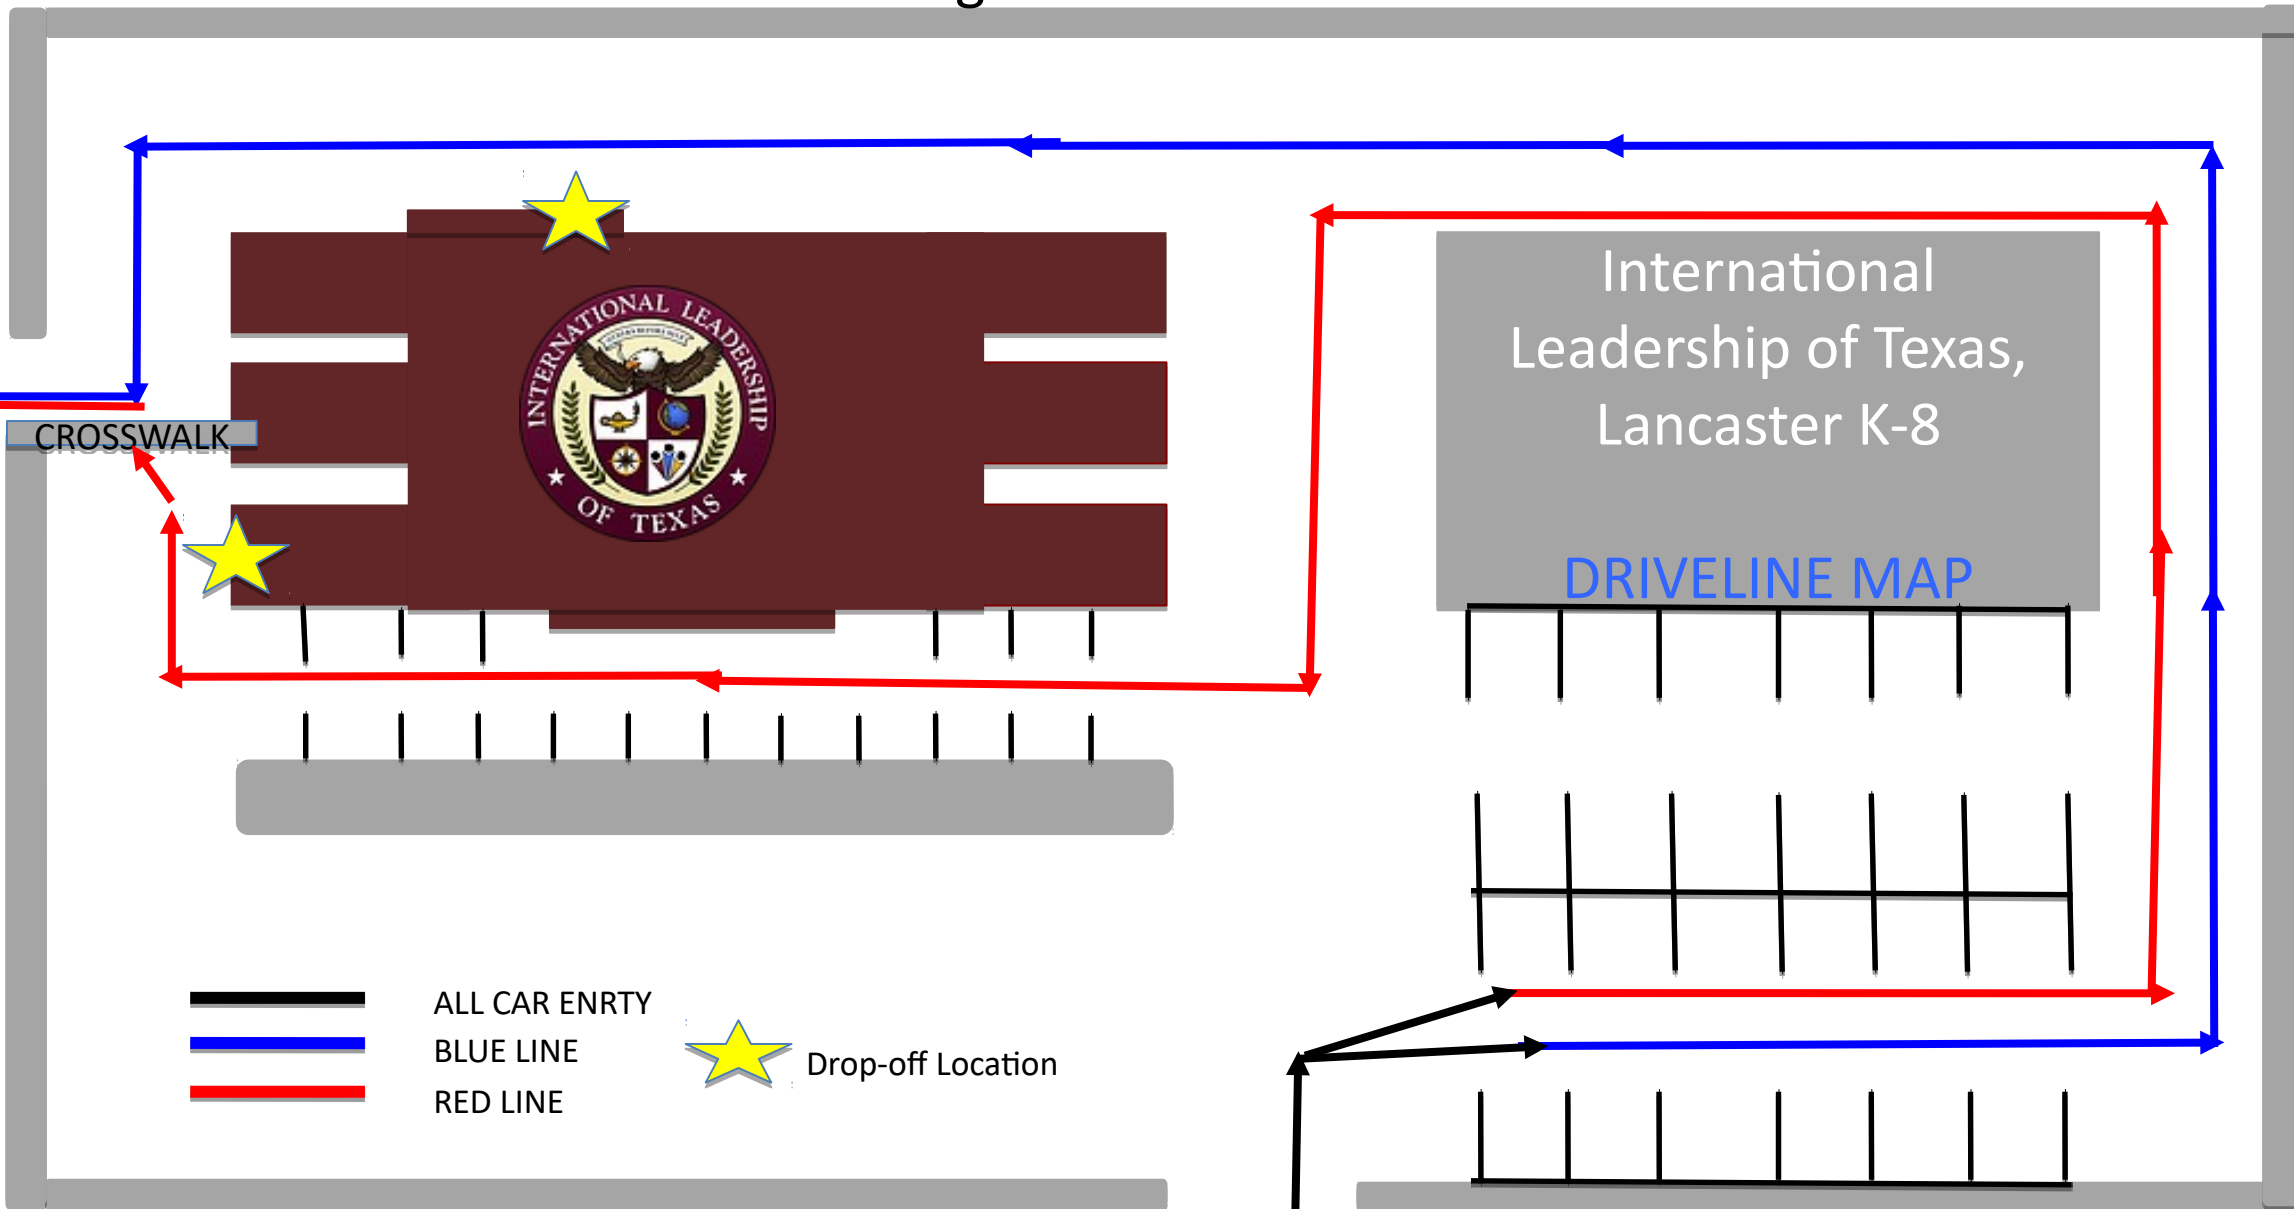

Morning Arrival Driveline

RAWLINS DR.

PLEASANT RUN RD.

Tardy Driveline (Begins at 8:00 am)

RAWLINS DR.

International Leadership of Texas, Lancaster K-8
DRIVELINE MAP

ALL CAR ENRTY

LATE ARRIVAL Drop-off location

PLEASANT RUN RD.

Driveline Pickup Procedures

- Once you are in driveline, please do not switch lanes or exit your vehicle. Students are reporting to specific lanes to meet you. If you change lanes you and your student will be in two different locations for pickup.
- Continue to move forward to ensure traffic flow and adequate space for pickup of all scholars.
- If you arrive after 4:25 pm, please park your car and walk to the late room door to pick up your student. This is located on the east side (Rawlins Street) of the building at the first set of doors.

K-2 (Red Line)

3-5 (Green Line)

6-8 (Blue Line)

Siblings (Blue Line)

Daycare (Blue Line)