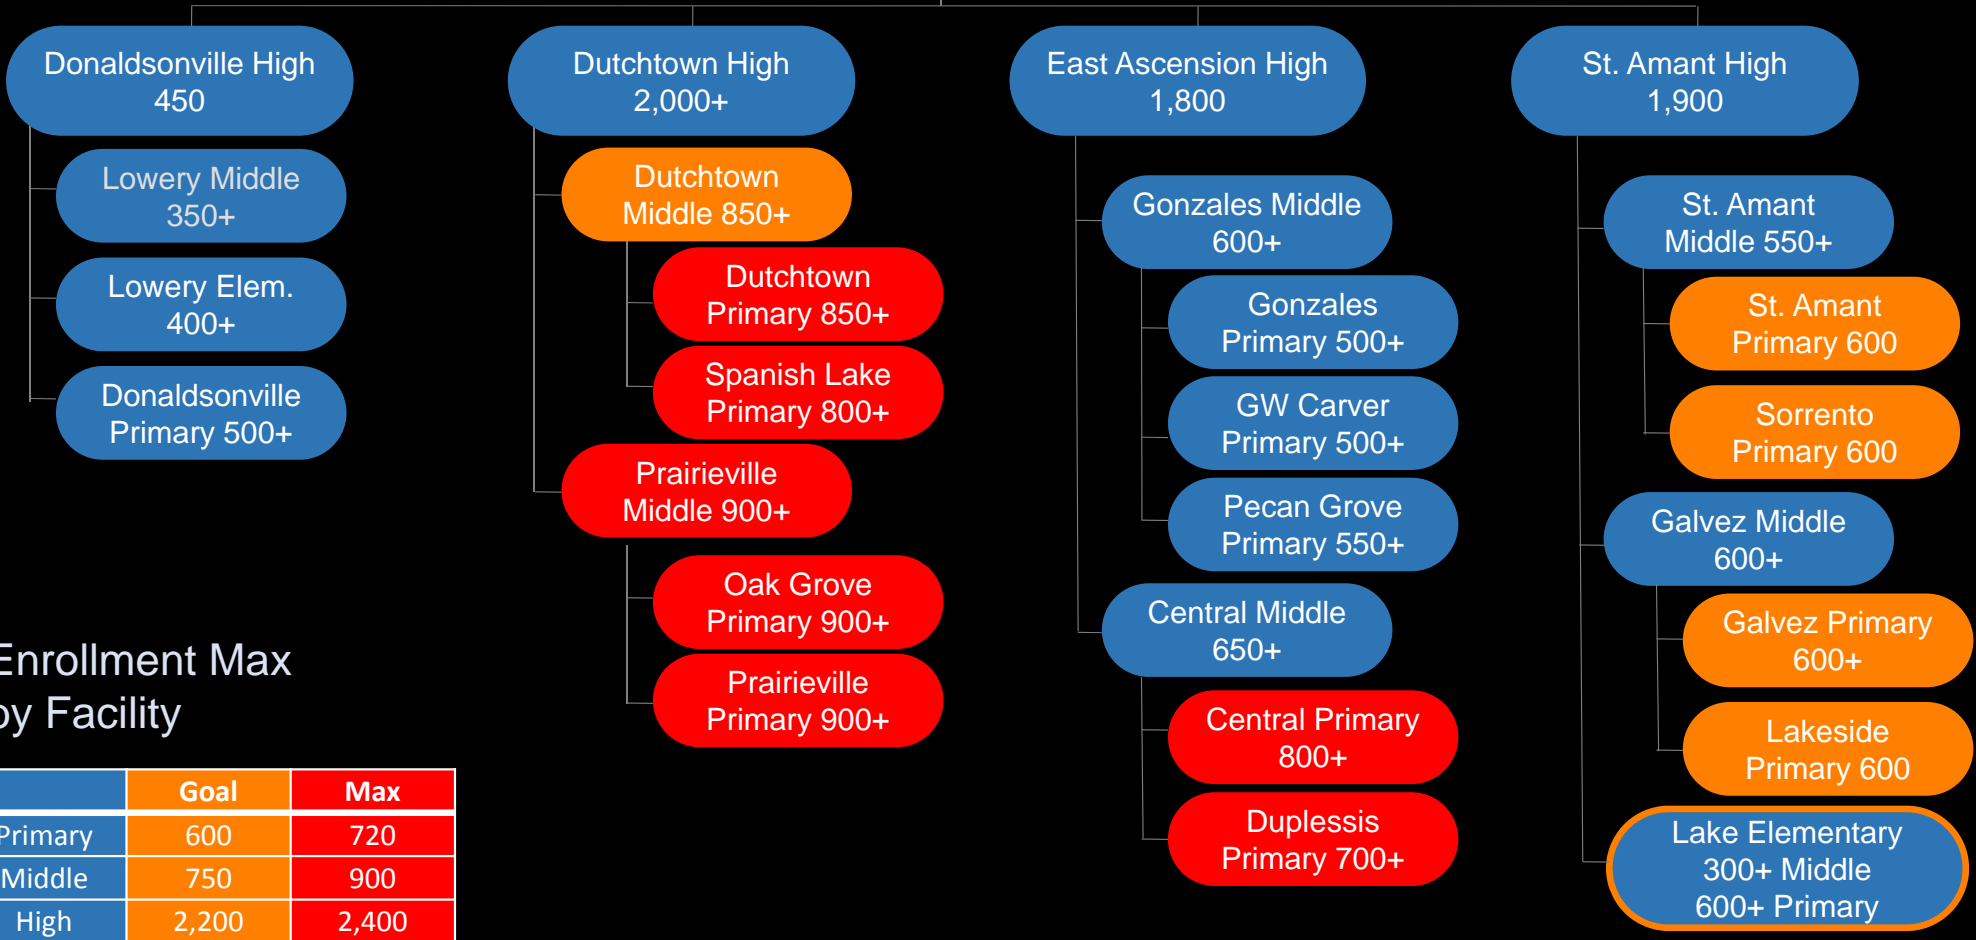

2015-16 Enrollment  
21,989 Students

Ascension Public Schools  
22,000 students

Enrollment Max  
by Facility

	Goal	Max
Primary	600	720
Middle	750	900
High	2,200	2,400

Ascension Public Schools  
22,000 students

Donaldsonville High  
450

Lowery Middle  
350+

Lowery Elem.  
400+

Donaldsonville  
Primary 500+

Dutchtown High  
2,000+

Dutchtown  
Middle 600

Dutchtown  
Primary 550

New Primary 550  
(Hwy. 73 Site)

Prairieville  
Middle 600

Oak Grove  
Primary 575

Prairieville  
Primary 575

New Middle 600  
(Bluff Rd. Site)

New Primary 550  
(Bullion Site)

Spanish Lake  
Primary 550

East Ascension High  
1,800

Gonzales Middle  
600+

Gonzales  
Primary 500+

GW Carver  
Primary 500+

Pecan Grove  
Primary 550+

Central Middle  
650+

Central Primary  
500

Duplessis  
Primary 500

New Primary 500  
(Germany Rd. Site)

St. Amant High  
1,900