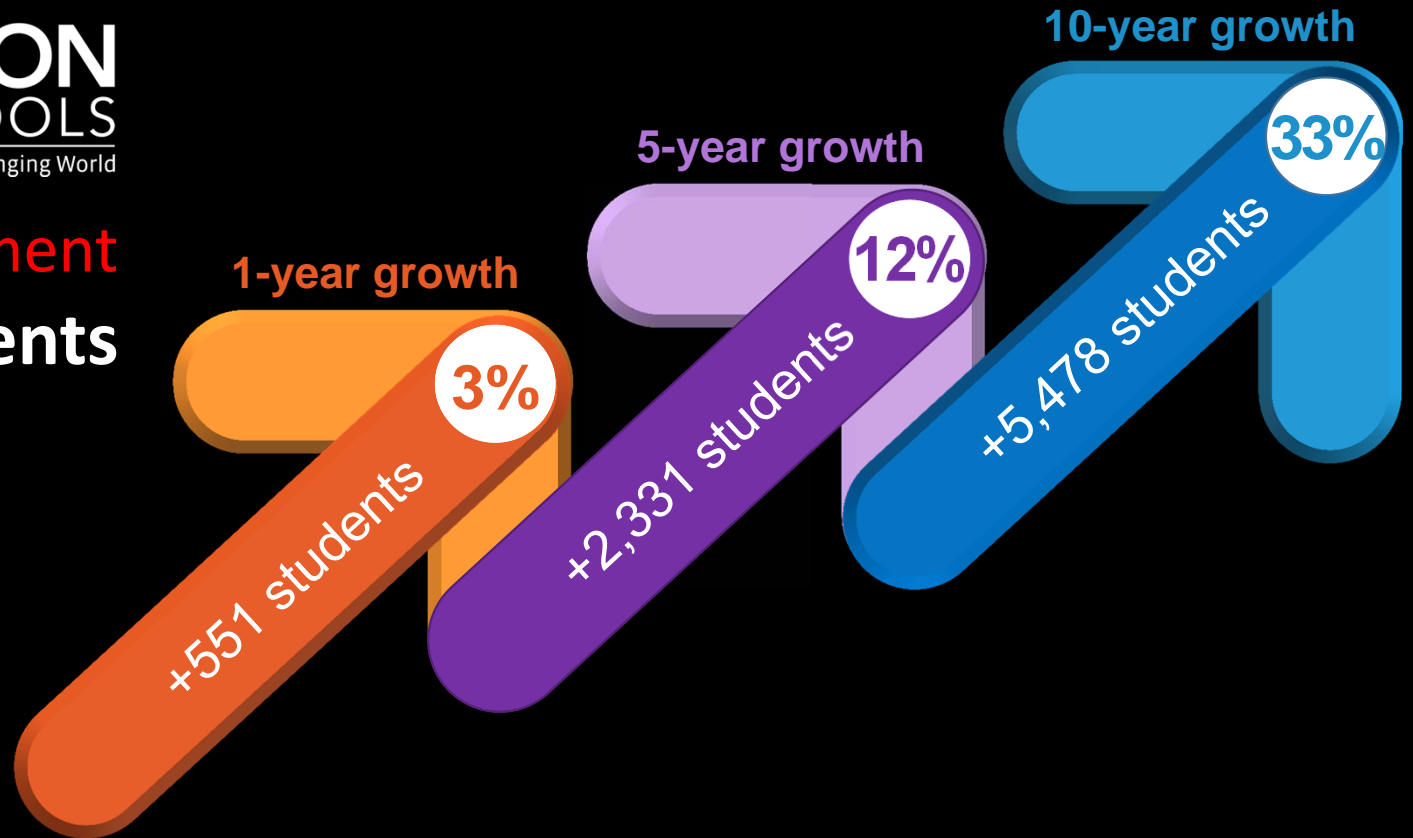

2015-16 Enrollment  
21,989 Students

Ascension Public Schools  
22,000 students

Enrollment Max  
by Facility

	Goal	Max
Primary	600	720
Middle	750	900
High	2,200	2,400

Ascension Public Schools  
22,000 students