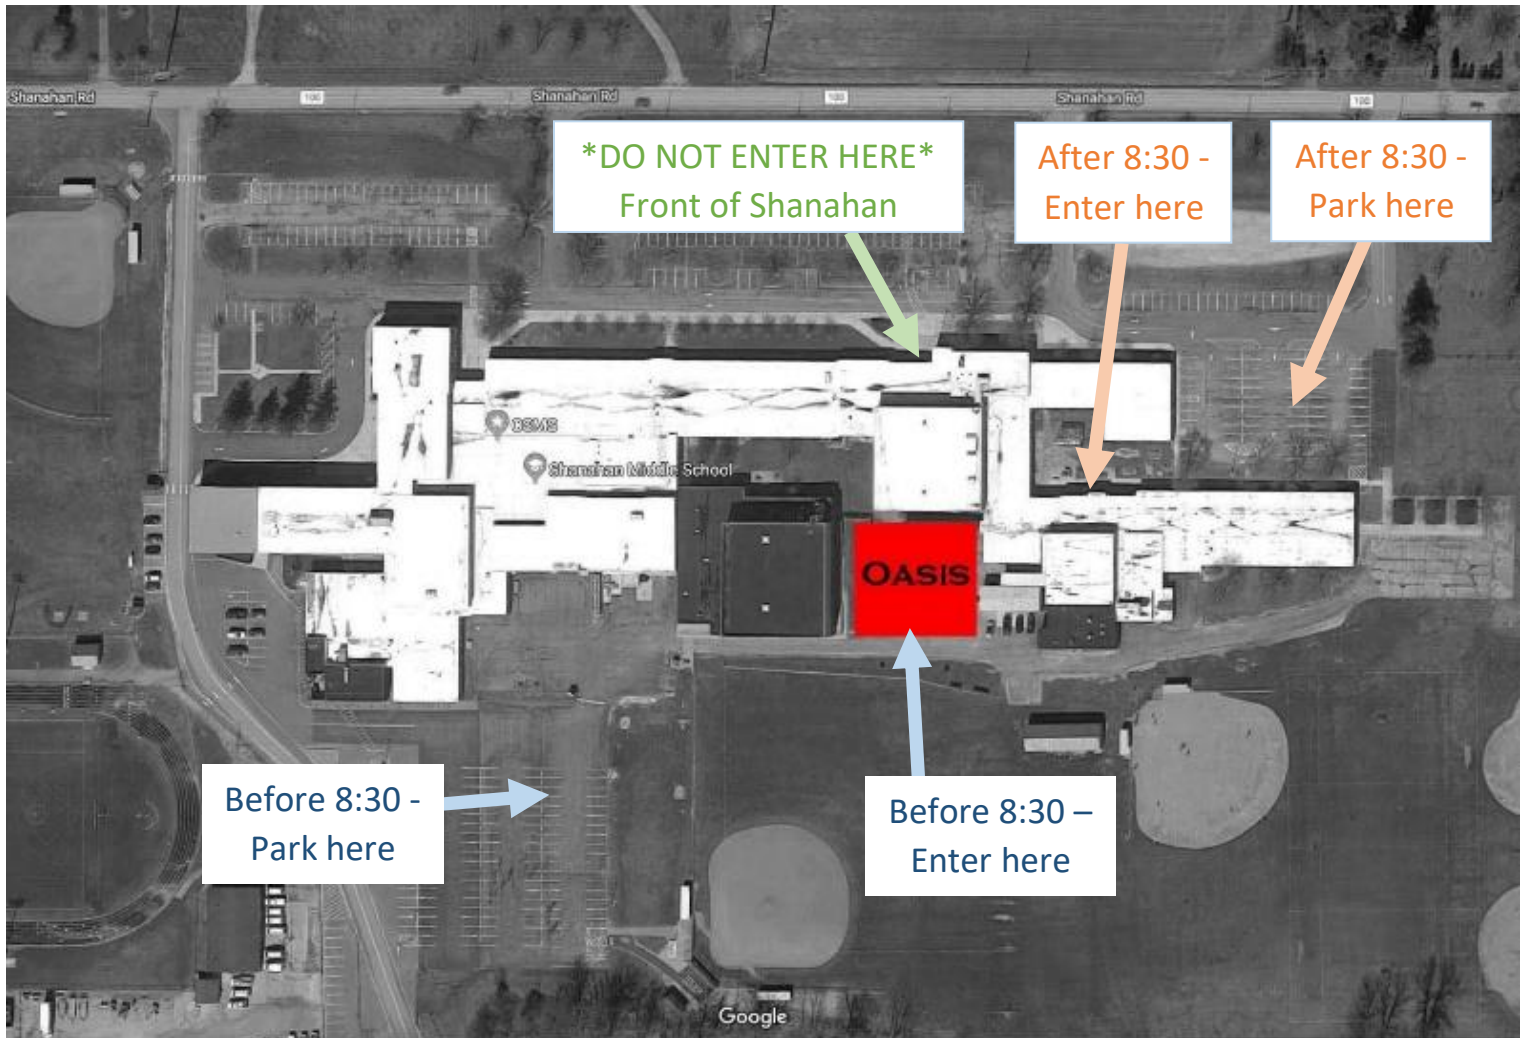

OASIS Student/Parent Parking Map

DO NOT GO TO THE FRONT DOOR OF SHANAHAN

- If you arrive **before 8:30 am (see blue above)**
 - Park in the parking lot behind Shanahan by the baseball field
 - Walk by the baseball field and to the blue door
- If you arrive **after 8:30 am (see orange above)**
 - Do **NOT** park in the parking row by the door
 - Walk by the “Outdoor Classroom” past the plants, the greenhouse and ring the buzzer at the door