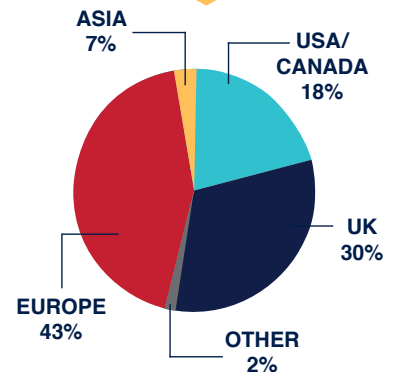

University Enrollment

School Calendar

ASM is on a two-semester schedule beginning early September and late January. Students are on an eight-period rotating block schedule.

ASM Diploma Requirements

Twenty-two (22) credits in high school coursework are required as a minimum for graduation. A minimum of eight semesters of attendance in high school is also required. Each credit represents one year of work.

Requirements must be earned as follows:

Requirements must be earned as follows:

> English	4	> Foreign Language	3
> Mathematics	4	> Physical Education	1
> Science	4	> Fine Arts	1
> Social Science	4	> Elective	1

Curriculum

All high school students are enrolled in a college preparatory program. All junior and senior level courses are taught at the IB Diploma level; however, students have the choice between obtaining the IB Diploma, IB Course Certificates, and the American High School Diploma. Currently, 74 out of 81 seniors are IB Diploma Candidates. Students are required to complete 50 hours of community service during their freshman and sophomore years. ASM is a technology-focused school with a one-to-one laptop program from grades 6-12.