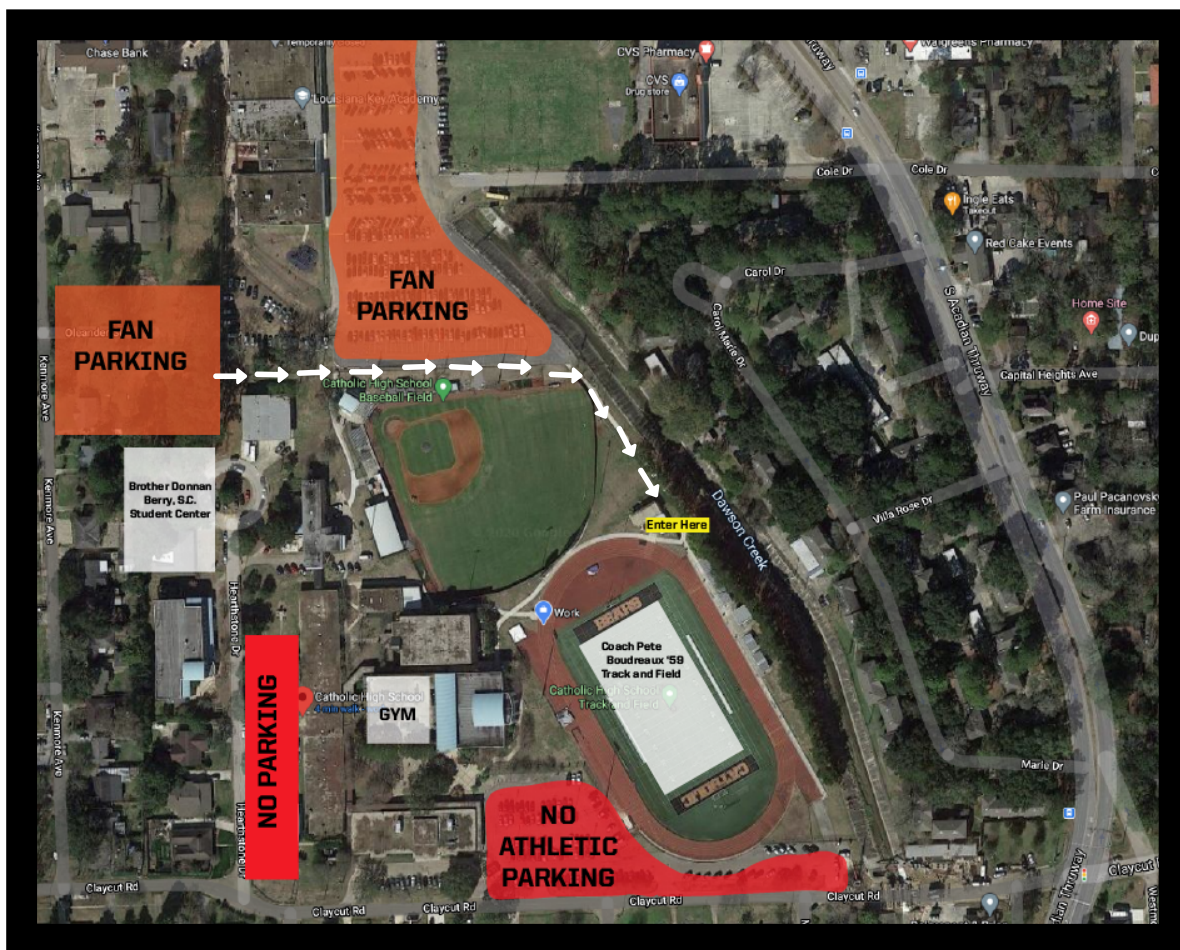

SOCCER

OVERVIEW MAP

3172 Government Street | Baton Rouge, LA | 70806

Game Information

Directions:

Exit at Acadian and go North. Pass Claycut Road. Turn left onto Cole Drive to access parking area. If needed, there is additional parking in Brother Donnan Berry, S.C. Student Center parking lot located at the corner of Kenmore Ave and Oleander Ave.

THERE IS NO ACCESS TO THE FIELD FROM HEARTHSTONE DRIVE.

- Orange Areas are for fan parking.
- Yellow bar on the map indicates where to enter the Coach Pete Boudreaux '59 Track and Field.
- Red Areas are NOT to be used for athletic parking.
- White arrows indicate the path to take from the parking lot to the field.