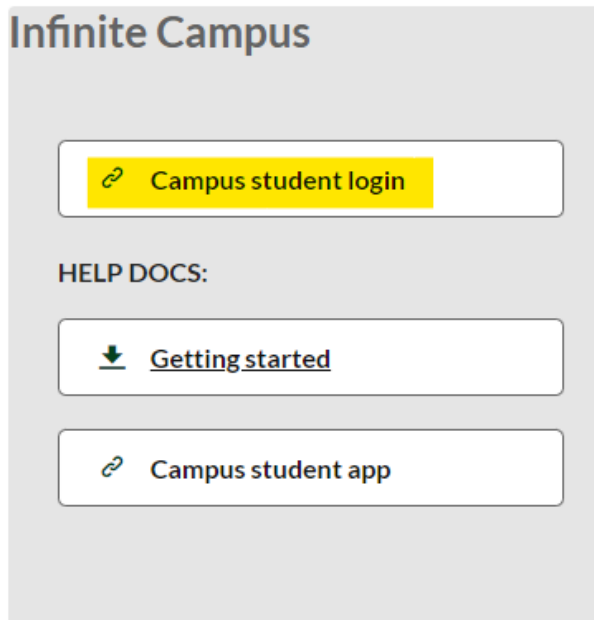

Campus Student Account

How to Log-In to Campus Student Using Your Google Account

Go to <http://tvsd.org>

Go to the Campus Student login link (Found on the TVSD Website, under Students page.)

Parents **Students** Faculty/Staff Alumni Social Media Quicklinks

Click the link labeled - [Campus Student Login](#)

Click the button labeled “Single Sign-On (SSO)”.

Twin Valley School District

Single Sign-On (SSO)

_____ or _____

Choose or enter your tvsd.info email account (If you entered the account for the first time, then you will be prompted for your password as well).