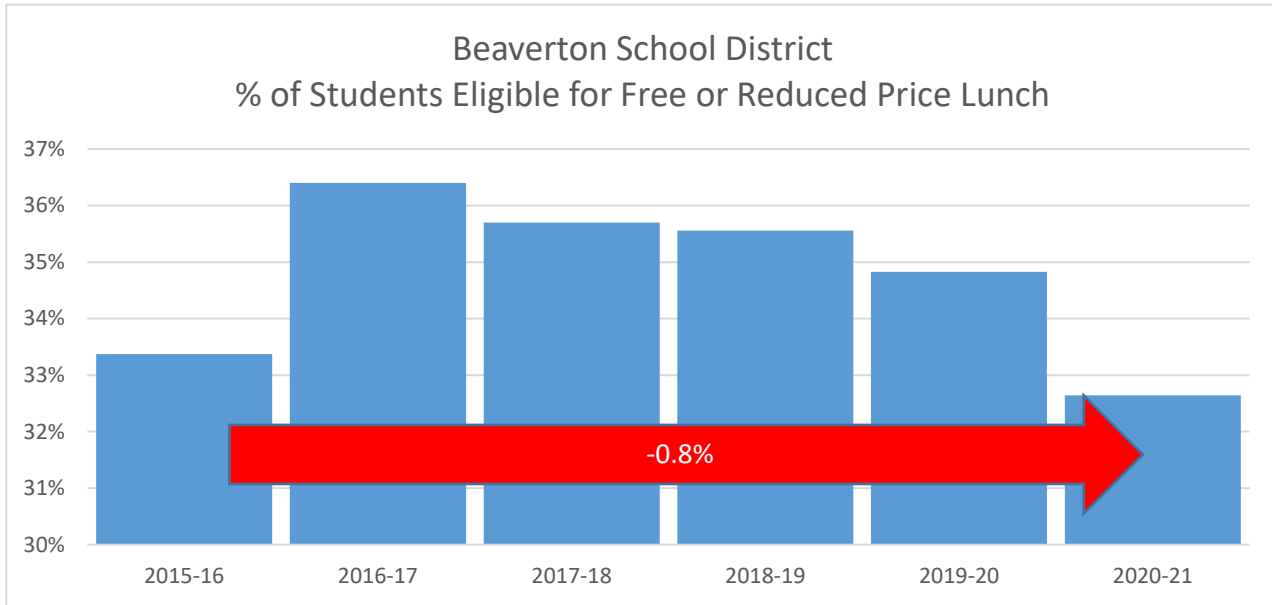

Percent of Students Eligible for Free or Reduced Price Lunch

Column1	2015-16	2016-17	2017-18	2018-19	2019-20	2020-21
District	33.4%	36.4%	35.7%	35.6%	34.8%	32.6%

High Schools	2015-16	2016-17	2017-18	2018-19	2019-20	2020-21
Aloha	52%	61%	62%	64%	65%	59%
ACMA	20%	23%	21%	23%	24%	20%
Beaverton	37%	45%	50%	50%	51%	48%
BASE	---	---	---	---	---	29%
Community School	80%	74%	83%	77%	91%	91%
Health and Science	43%	61%	42%	40%	36%	---
ISB	17%	18%	17%	20%	17%	15%
Mountainside	---	---	22%	22%	20%	18%
Science & Technology	21%	24%	11%	19%	16%	---
Southridge	22%	29%	36%	43%	45%	40%
Sunset	21%	25%	21%	17%	14%	13%
Westview	24%	28%	27%	27%	27%	23%