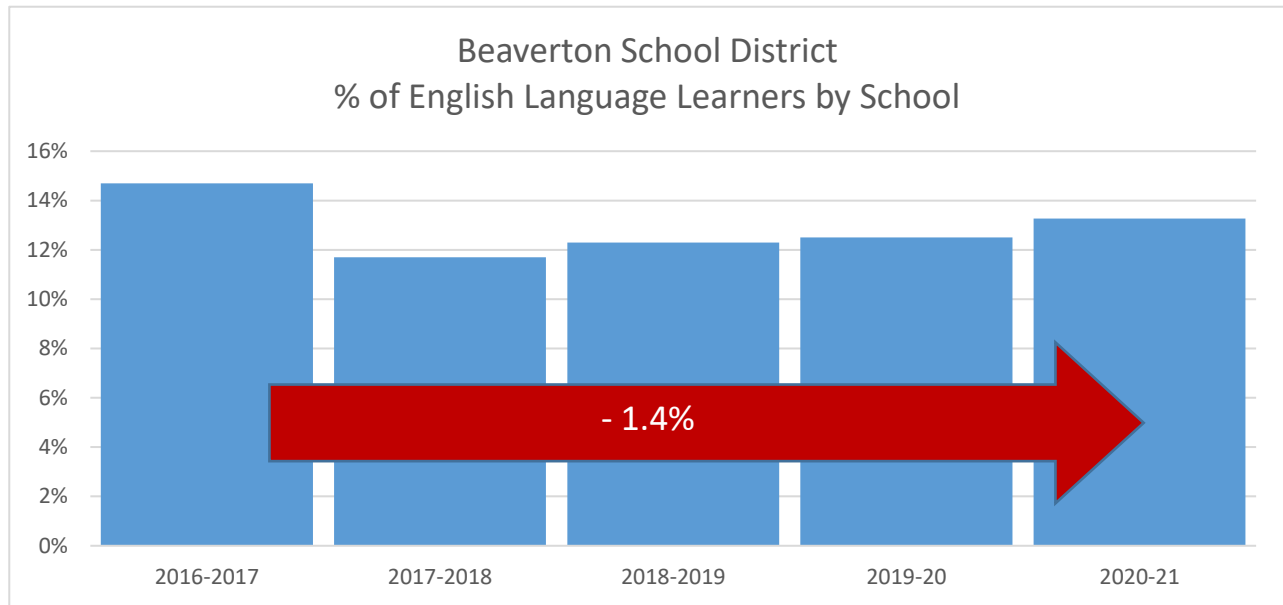

Percent of English Language Learners by School

Column1	2016-2017	2017-2018	2018-2019	2019-20	2020-21
District	14.7%	11.7%	12.3%	12.5%	13.3%

Middle Schools	2016-2017	2017-2018	2018-2019	2019-20	2020-21
Cedar Park	10%	6%	8%	7%	8%
Conestoga	9%	7%	6%	6%	8%
Five Oaks	18%	16%	15%	15%	18%
Highland Park	11%	8%	8%	7%	8%
Meadow Park	15%	13%	16%	15%	16%
Mountain View	12%	10%	12%	12%	14%
Stoller	9%	6%	5%	6%	5%
Whitford	21%	18%	18%	18%	16%
All Middle Schools	13%	10%	10%	10%	11%