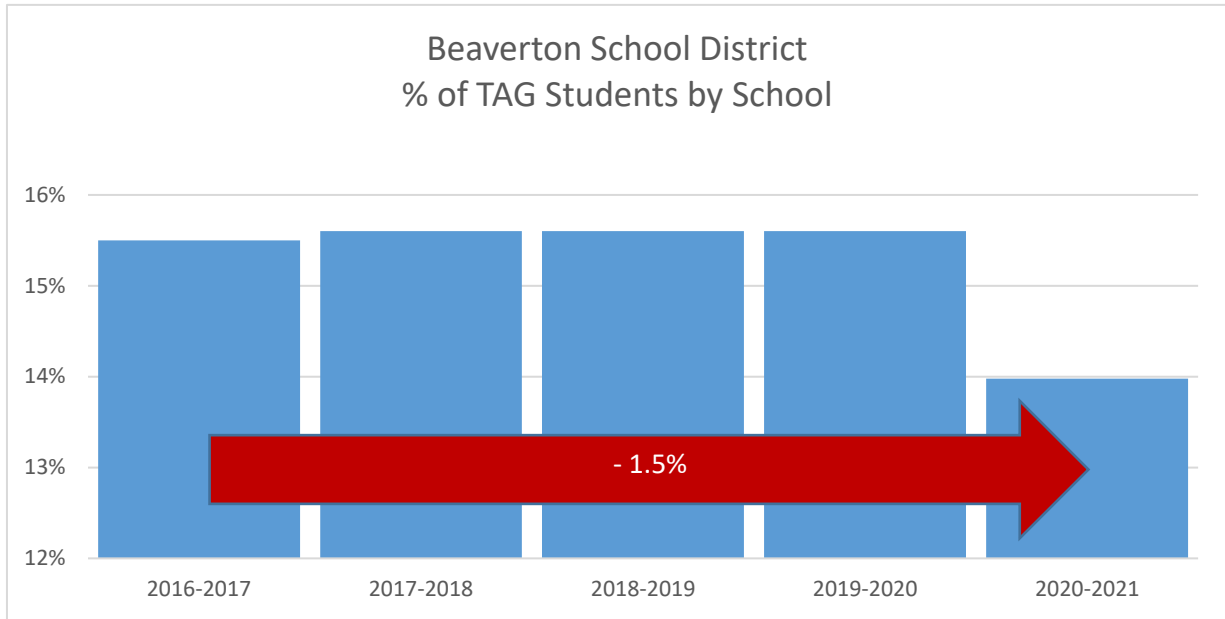

Percent of Talented and Gifted Students by School

Column1	2016-2017	2017-2018	2018-2019	2019-2020	2020-2021
District	15.5%	15.6%	15.6%	15.6%	14.0%

Middle Schools	2016-2017	2017-2018	2018-2019	2019-2020	2020-2021
Cedar Park	22%	22%	21%	17%	12%
Conestoga	14%	14%	12%	13%	11%
Five Oaks	10%	10%	11%	8%	8%
Highland Park	19%	19%	16%	15%	10%
Meadow Park	25%	22%	24%	25%	27%
Mountain View	7%	6%	7%	6%	6%
Stoller	42%	42%	38%	37%	40%
Whitford	21%	22%	23%	24%	26%
All Middle Schools	20%	21%	20%	19%	19%