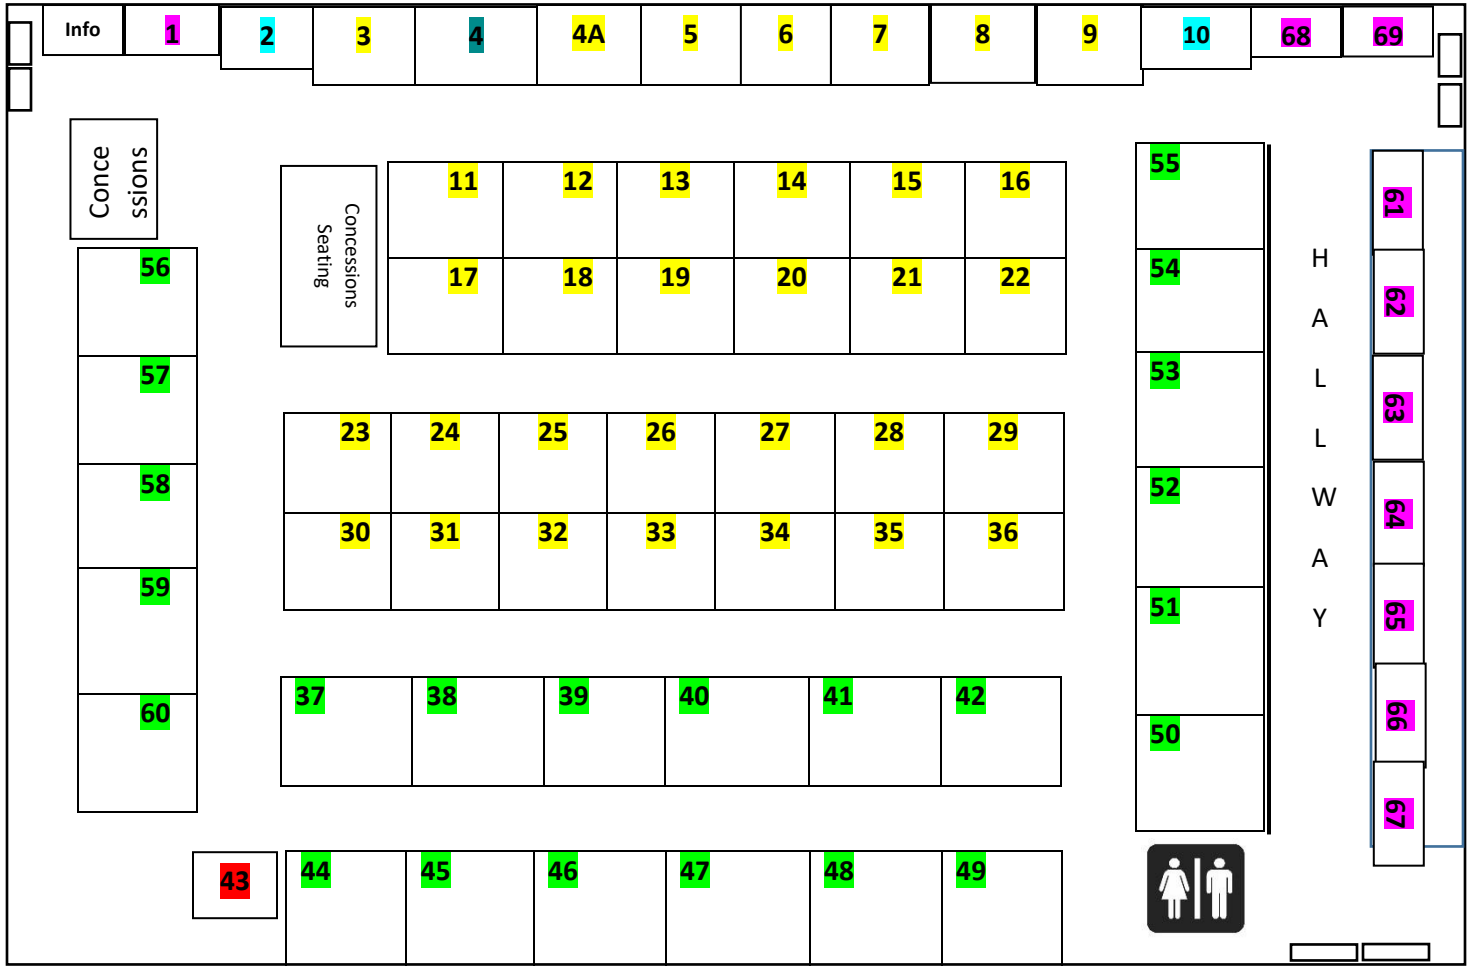

CORE BUILDING

To Commons/Quad

To Quad

Main Entrance
9th St

South Hall Wing

South Wing at stairwell

North Hall Wing

North Wing at stairwell

COMMONS

To Quad/Science Building

To PAC

To Core Building

To Field/Gym