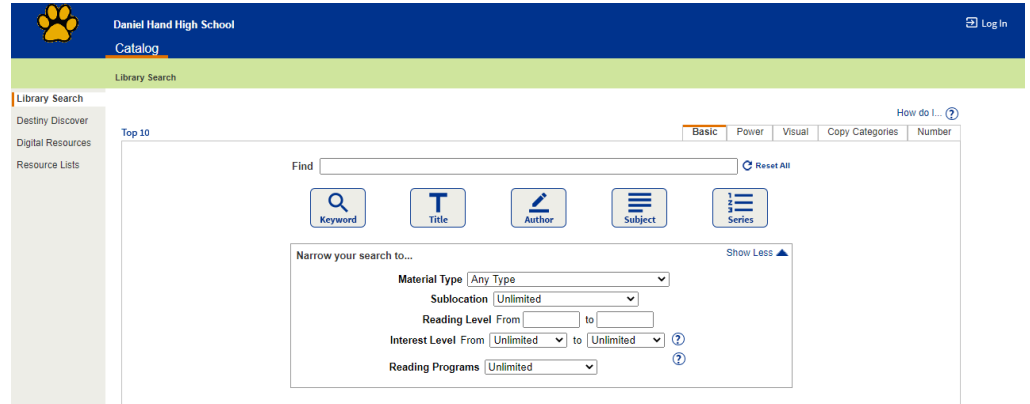

# How to Place Holds on Destiny

Go to <http://madison.follettdestiny.com>

Click Log In Us your Student ID as Username and Password.

---

User Name:

Password:

---

Search the catalog.

Click on the Title you'd like.

Click Hold It!

Pick up books at the circulation desk in the LMC.

Return them in the book return.

Check out another!