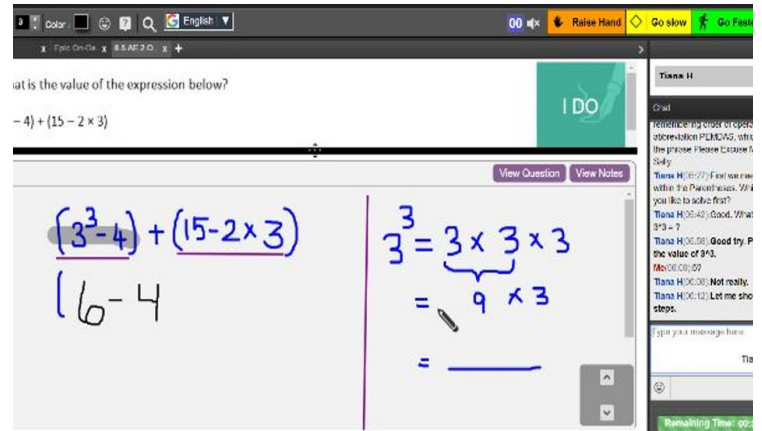

Your student has been selected by their school or district to participate in FEV Tutor live 1:1 Tutoring Instruction!

Intro to f e v tutor

FEV Tutor takes a creative approach to delivering students the 1-on-1 support they need to grow academically. Students work with their tutor using a two-way synchronous whiteboard with various learning style options to support academic achievement.