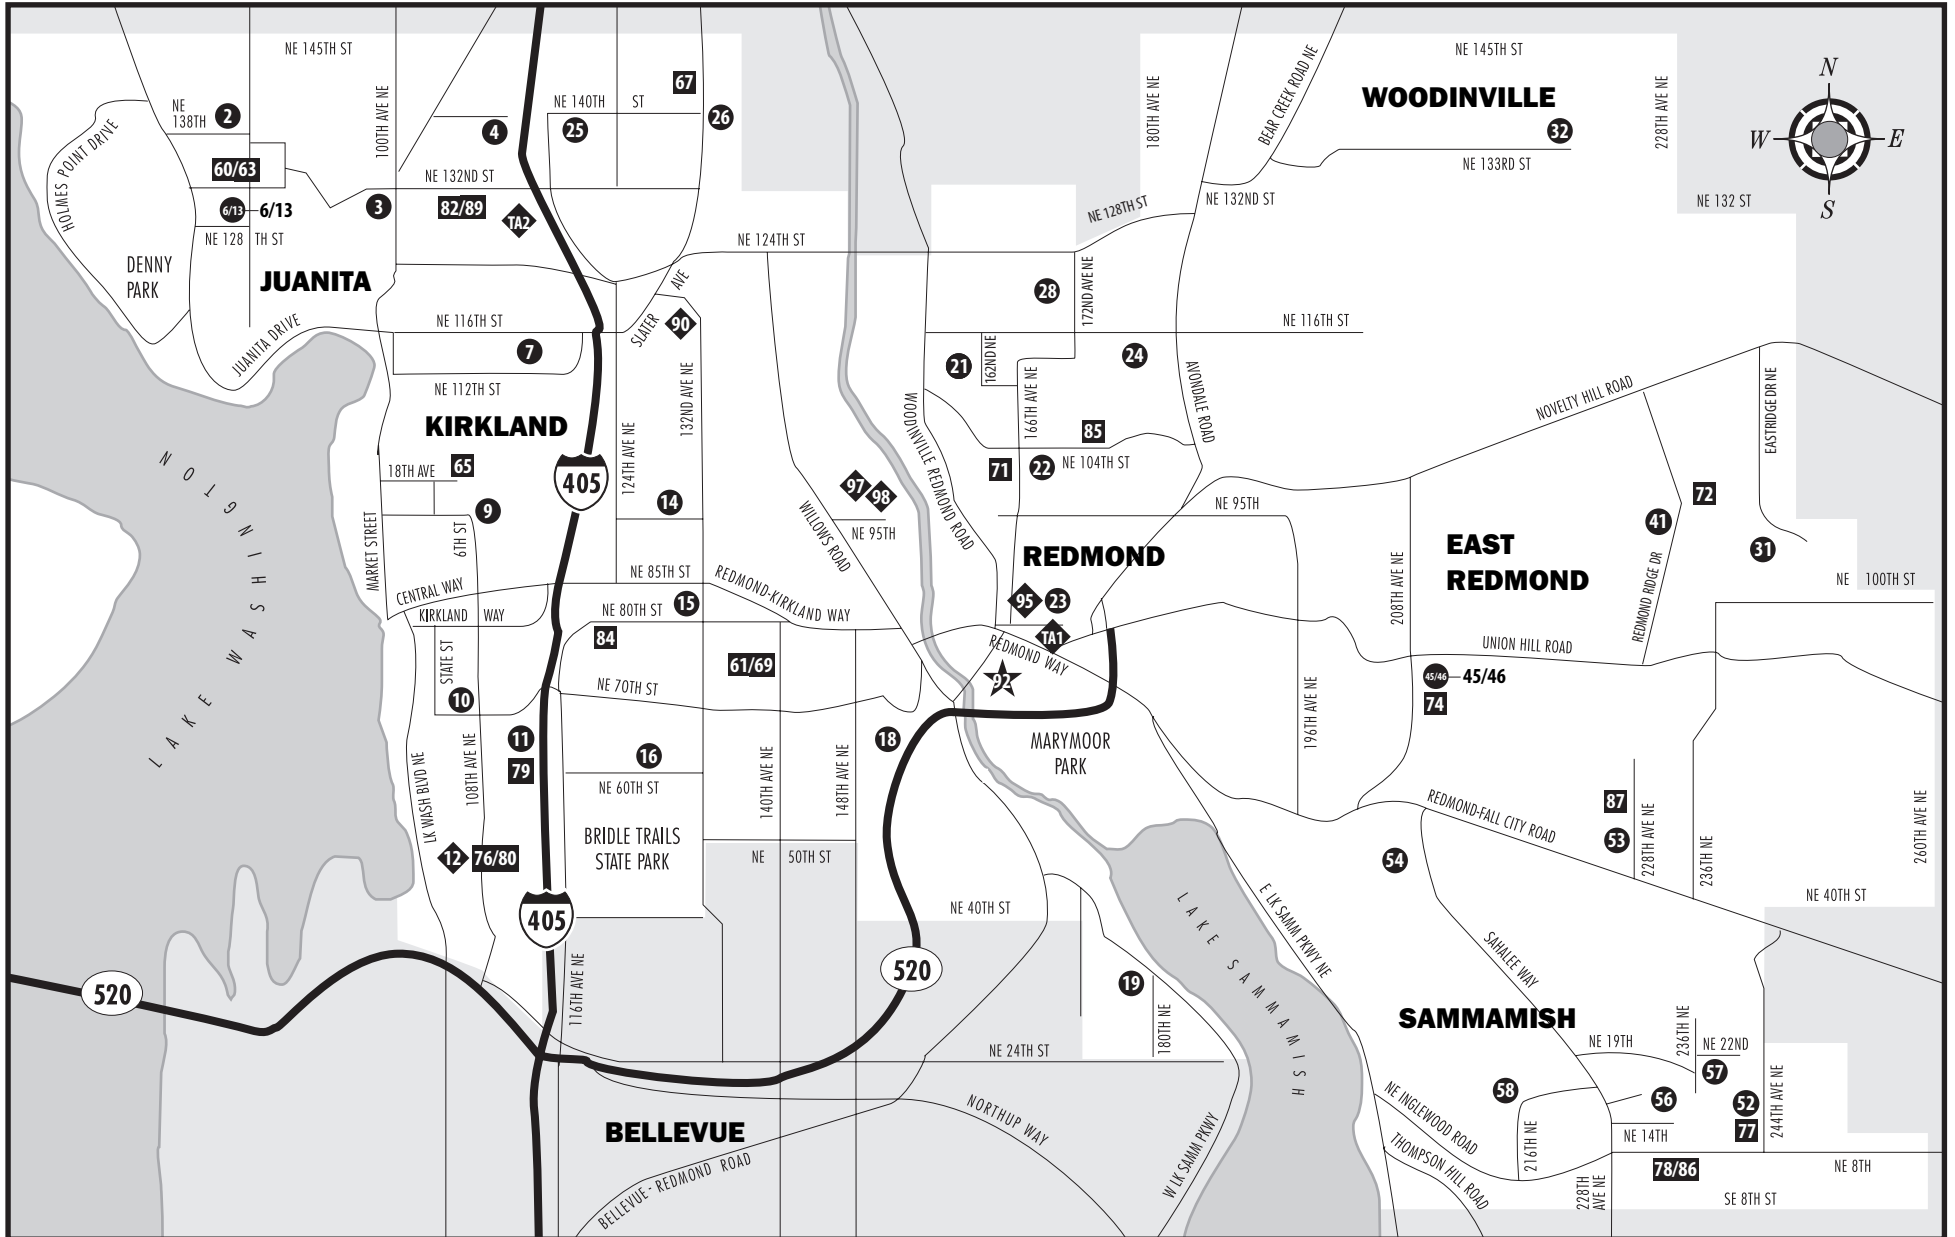

LAKE WASHINGTON SCHOOL DISTRICT

This map is intended to show general district boundaries. For more information call the **LWSD Transportation Department at 425-936-1120**.

SYMBOL CODES:

★
**RESOURCE CENTER/
ADMINISTRATION**