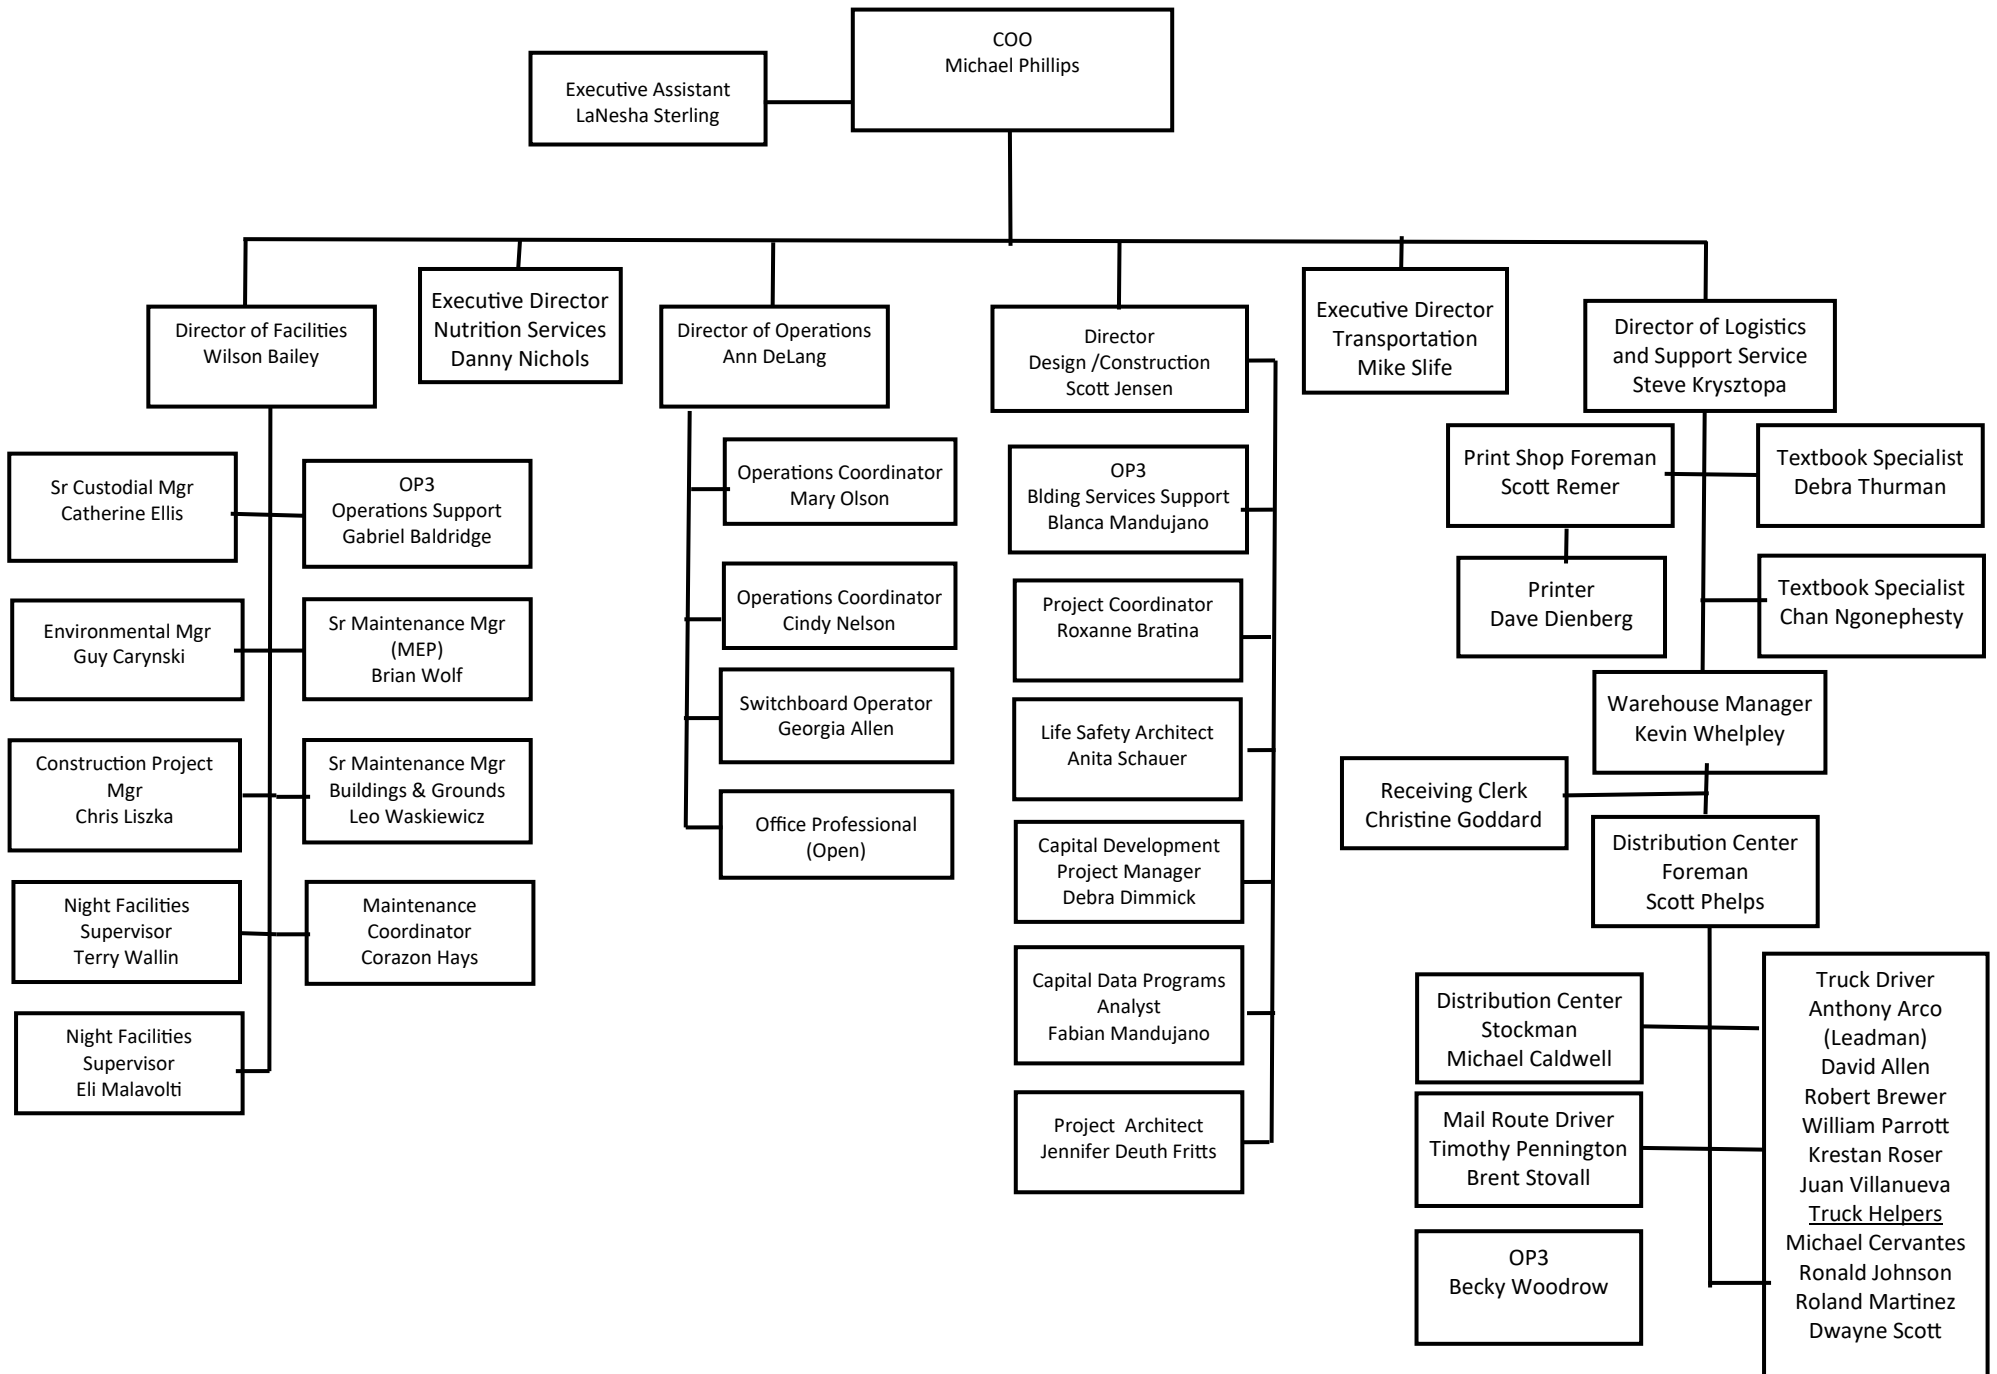

Rockford Public Schools District #205

Rockford Public Schools District #205

Rockford Public Schools District #205

Rockford Public Schools District #205

Rockford Public Schools District #205

Rockford Public Schools District #205

Rockford Public Schools District #205

Rockford Public Schools District #205

Rockford Public Schools District #205

.....

Rockford Public Schools District #205

Chief Diversity, Equity, and
Inclusion Officer
Dr. Tiffany Brunson