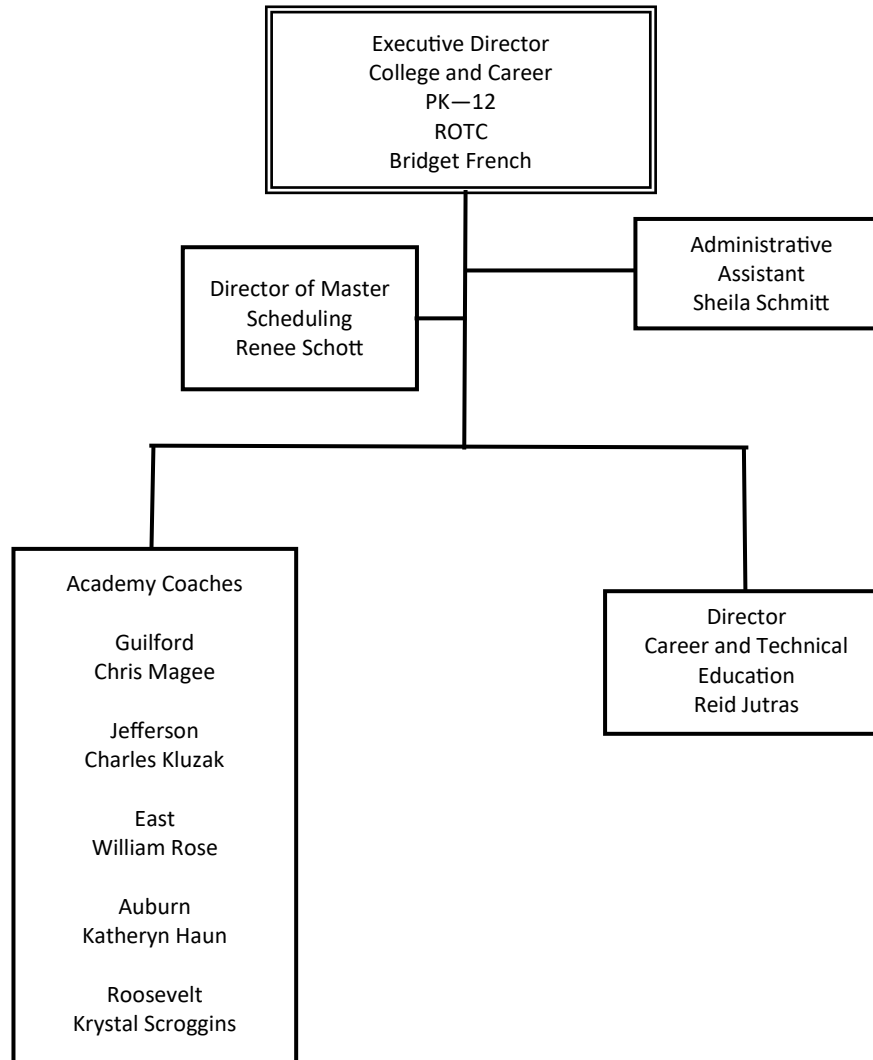

Rockford Public Schools District #205