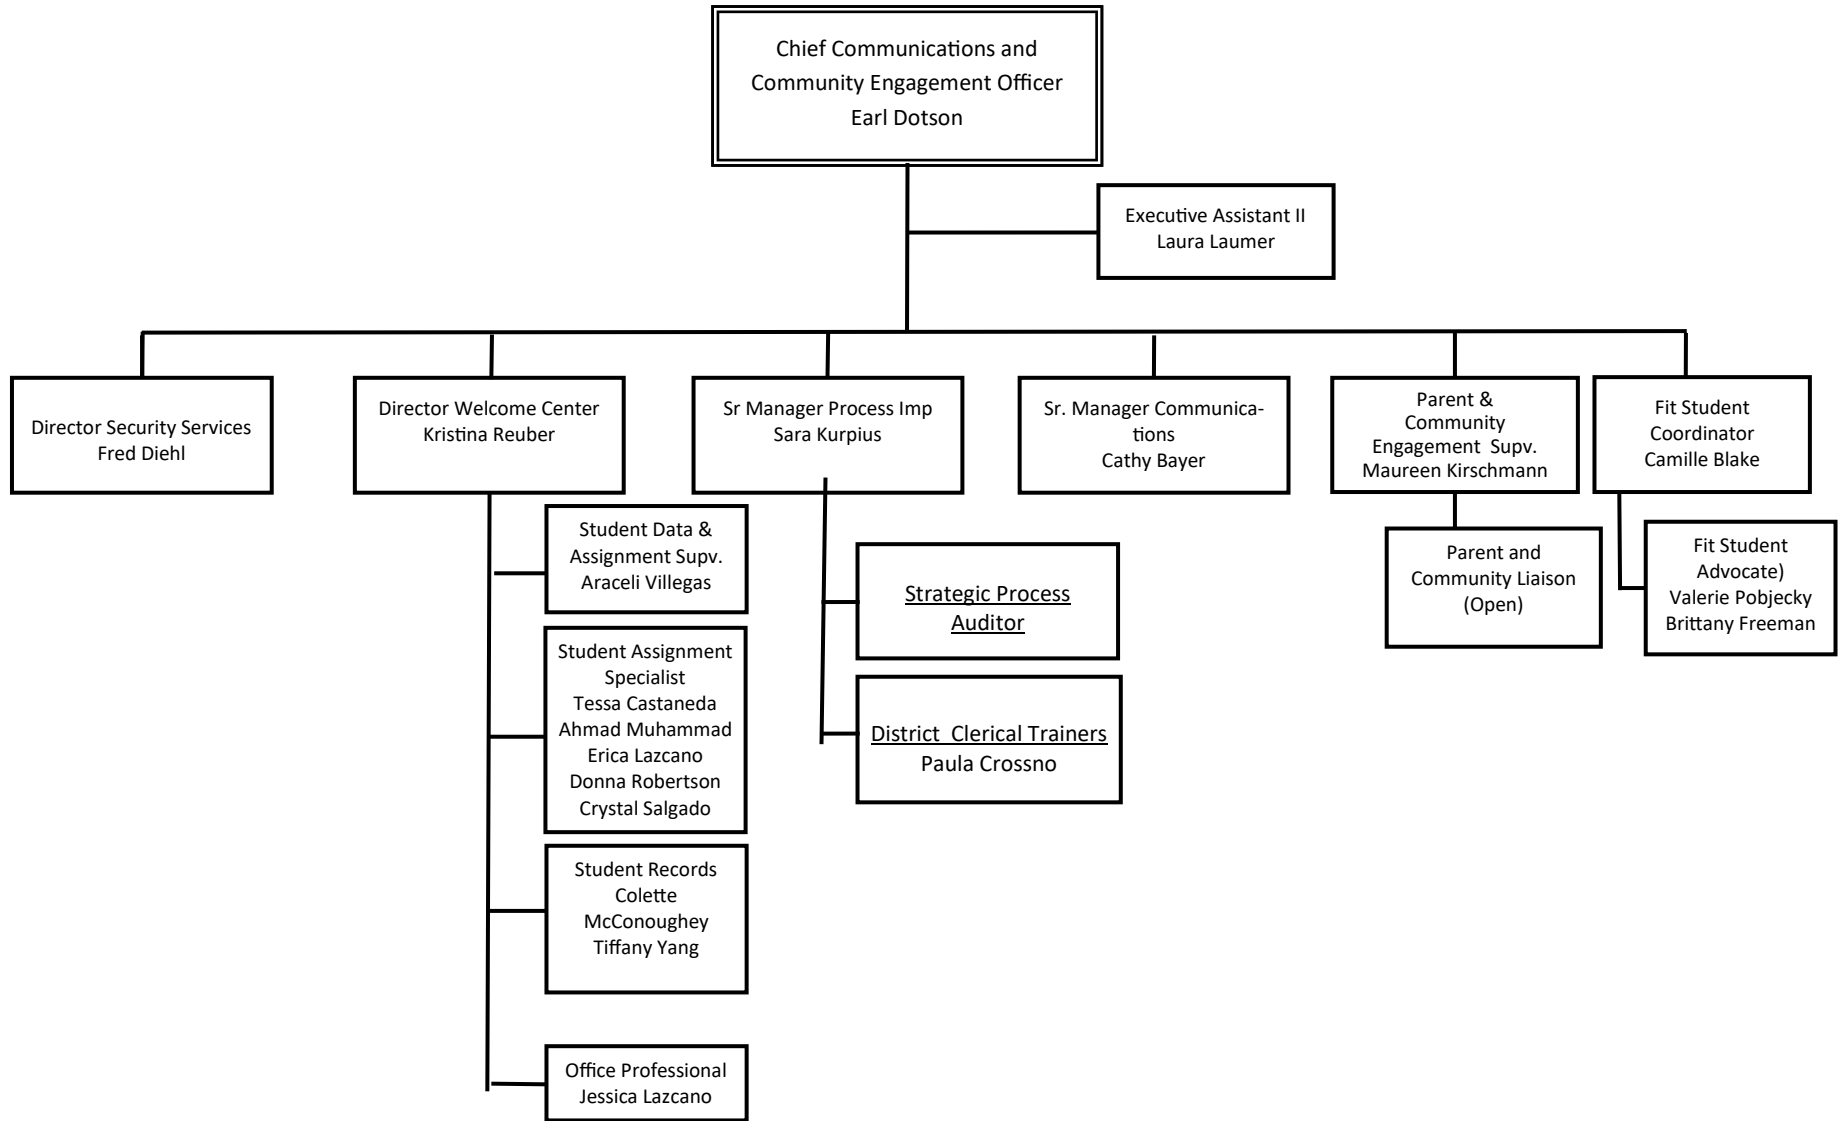

Rockford Public Schools District #205