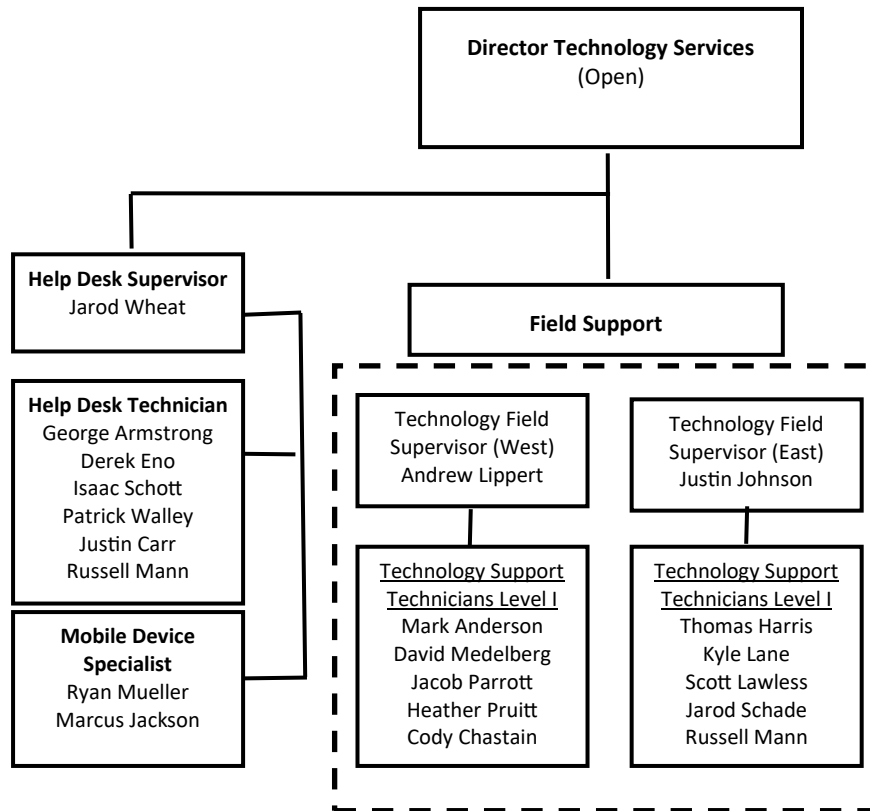

Rockford Public Schools District #205

Rockford Public Schools District #205

Rockford Public Schools District #205

.....

Rockford Public Schools District #205

Chief Diversity, Equity, and
Inclusion Officer
Dr. Tiffany Brunson