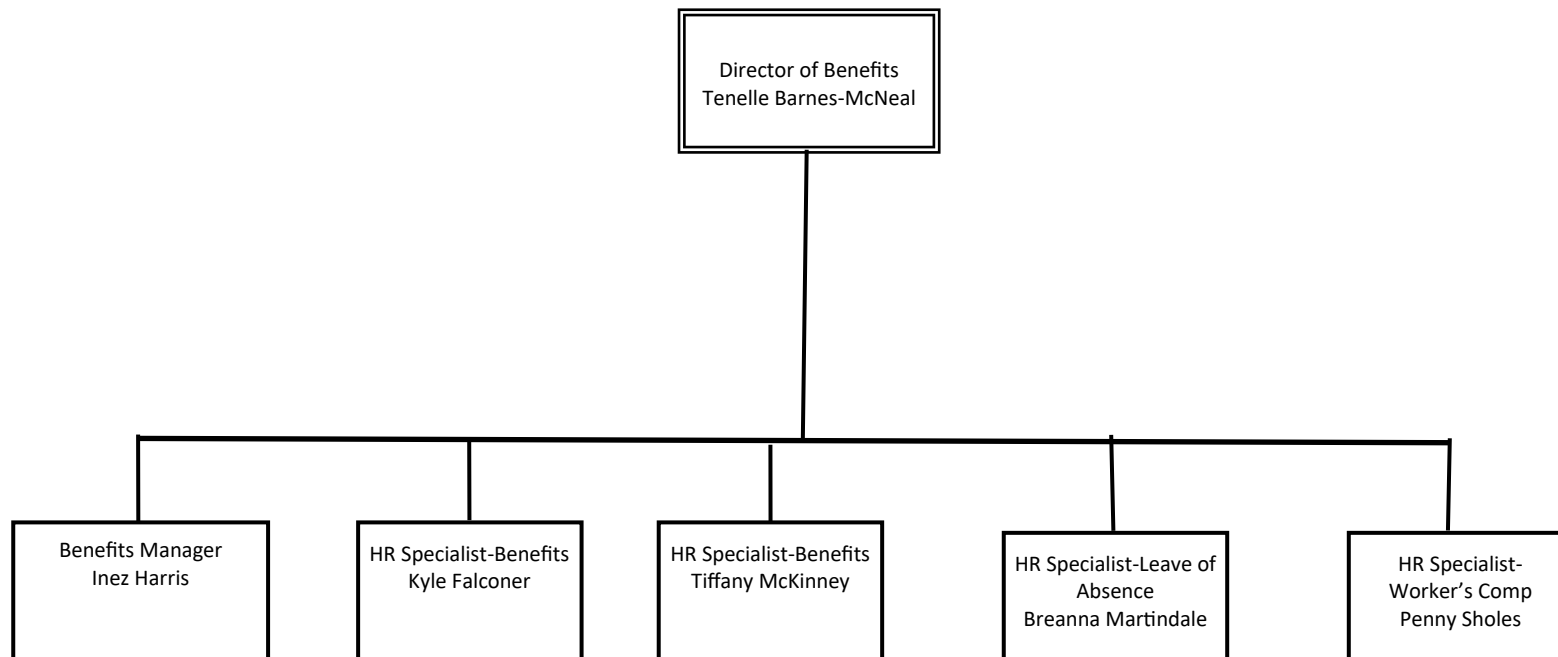

Rockford Public Schools District #205

Rockford Public Schools District #205

Rockford Public Schools District #205

.....

Rockford Public Schools District #205

Chief Diversity, Equity, and
Inclusion Officer
Dr. Tiffany Brunson