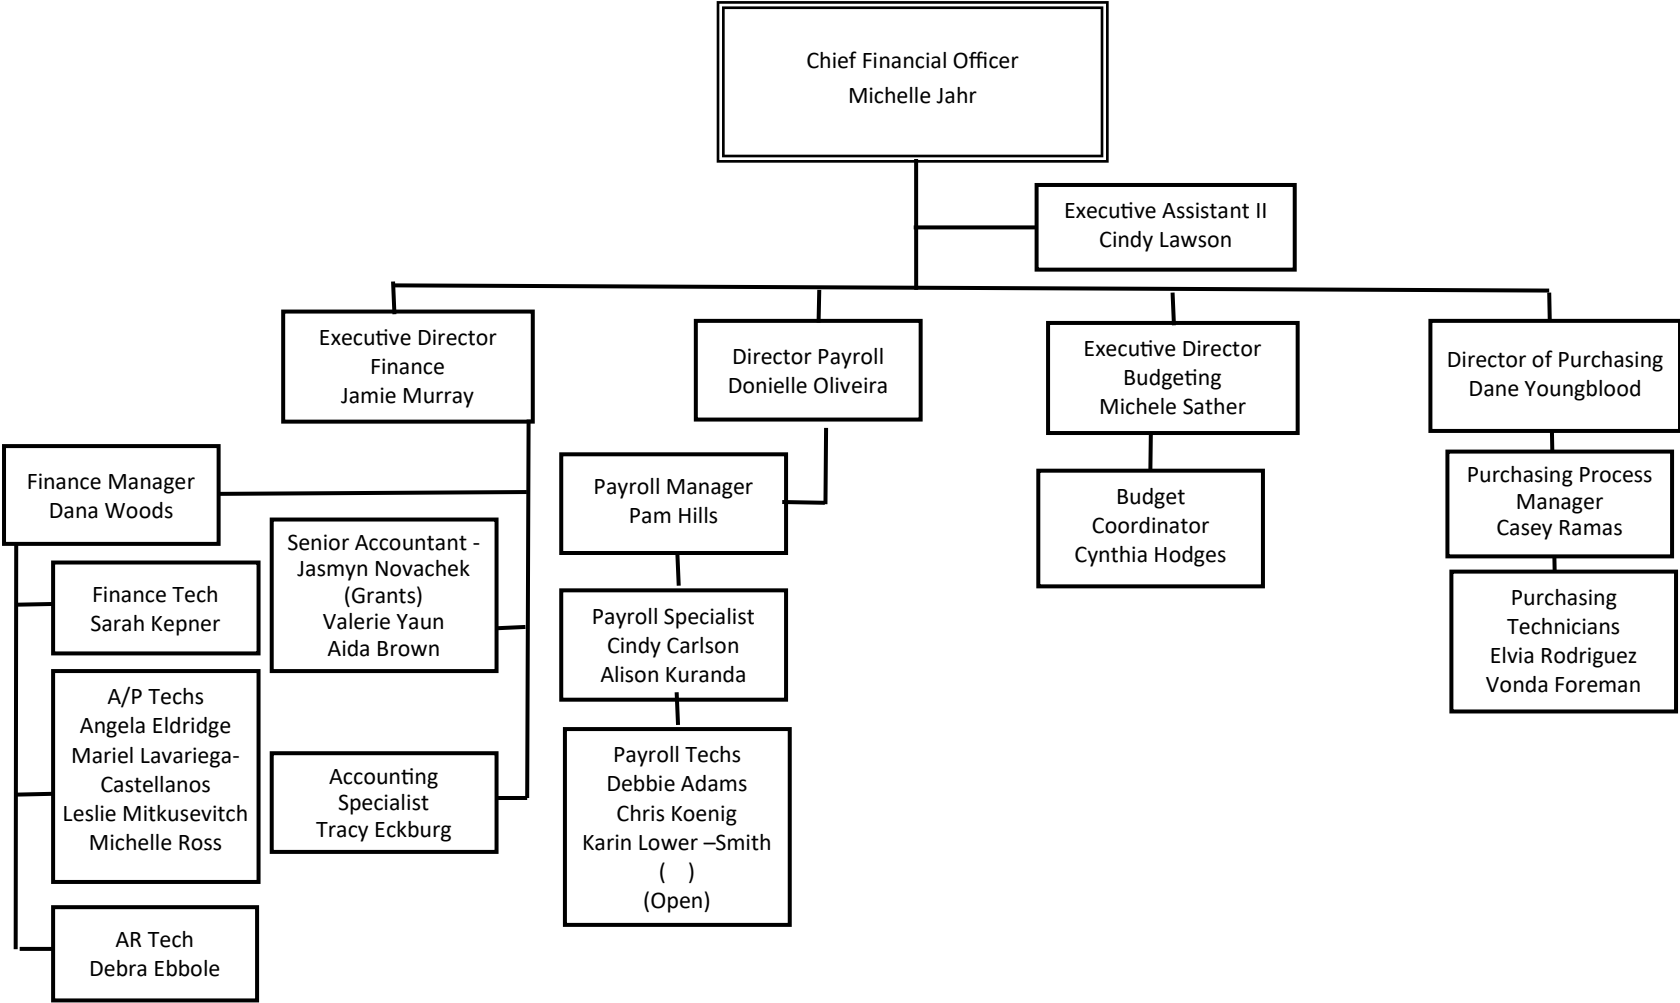

Rockford Public Schools District #205