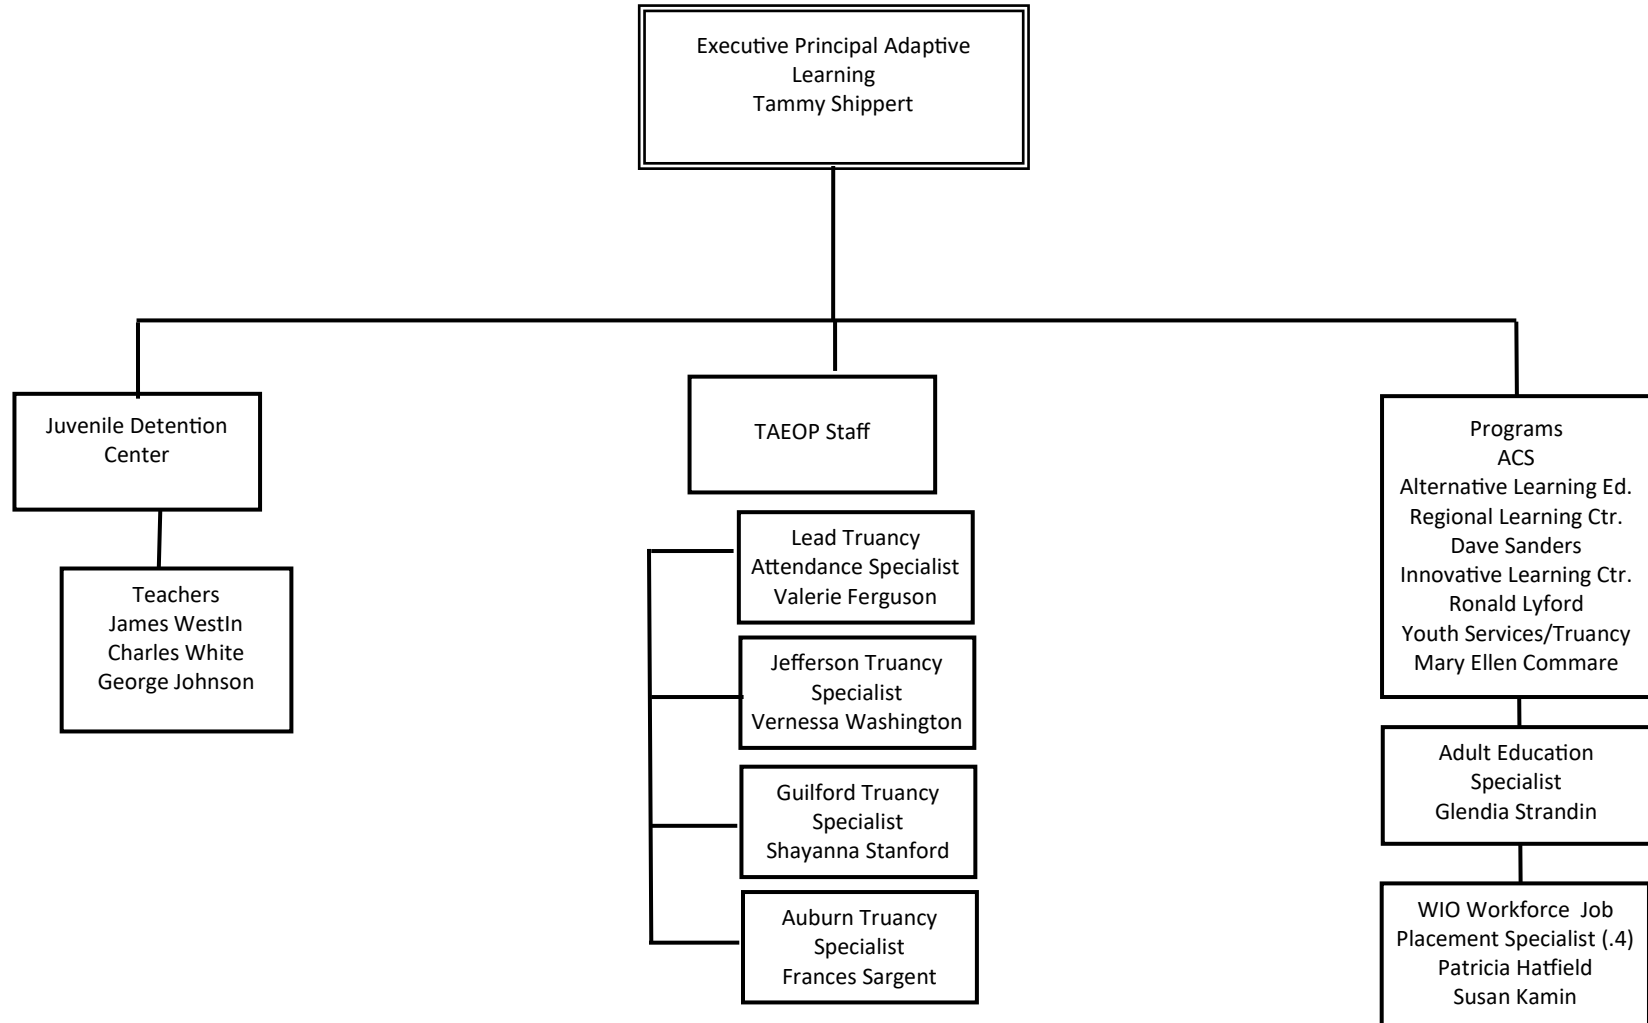

Rockford Public Schools District #205