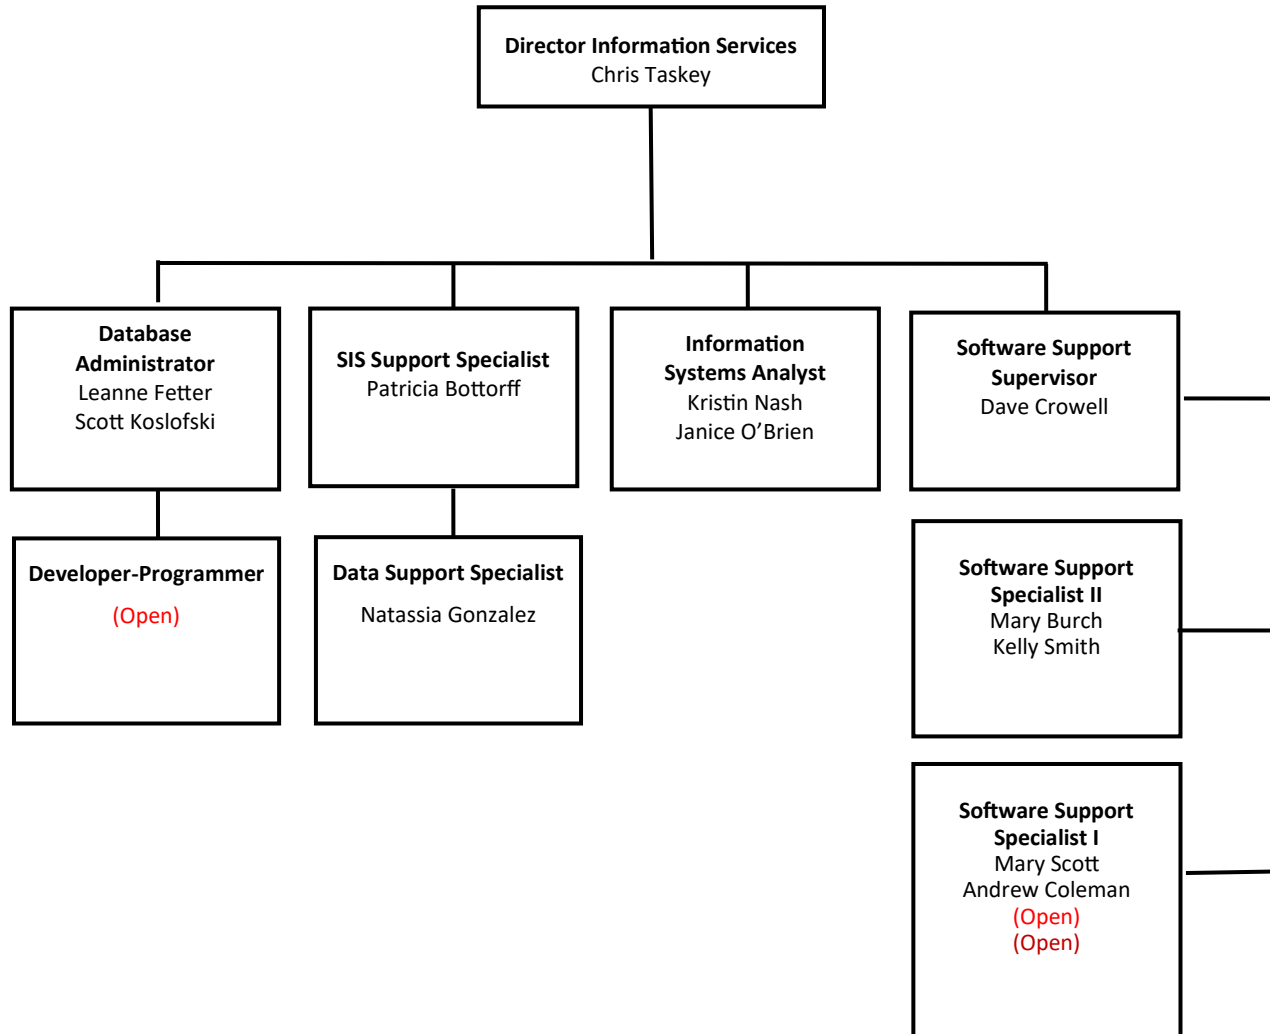

Rockford Public Schools District #205

Rockford Public Schools District #205

Rockford Public Schools District #205

.....

Rockford Public Schools District #205

Chief Diversity, Equity, and
Inclusion Officer
Dr. Tiffany Brunson