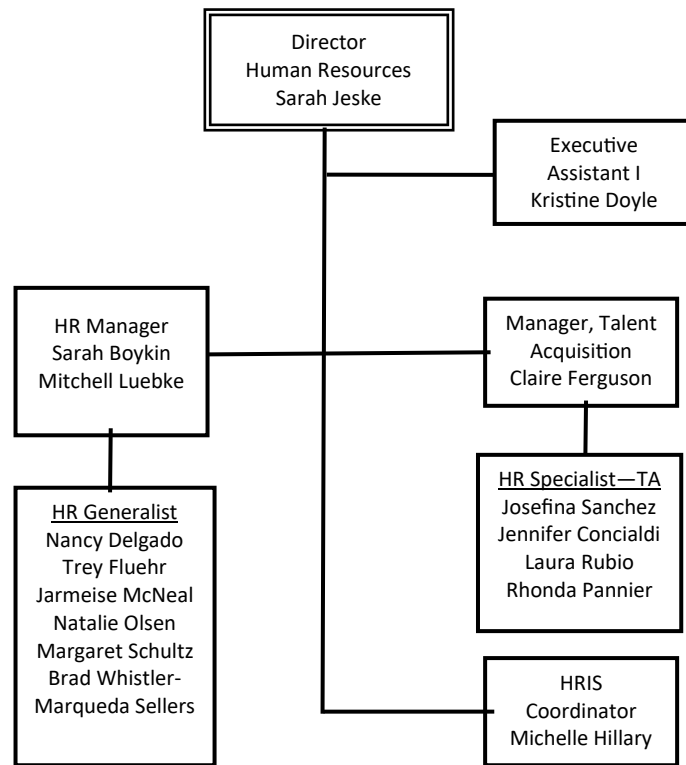

Rockford Public Schools District #205

Rockford Public Schools District #205

Rockford Public Schools District #205

.....

Rockford Public Schools District #205

Chief Diversity, Equity, and
Inclusion Officer
Dr. Tiffany Brunson