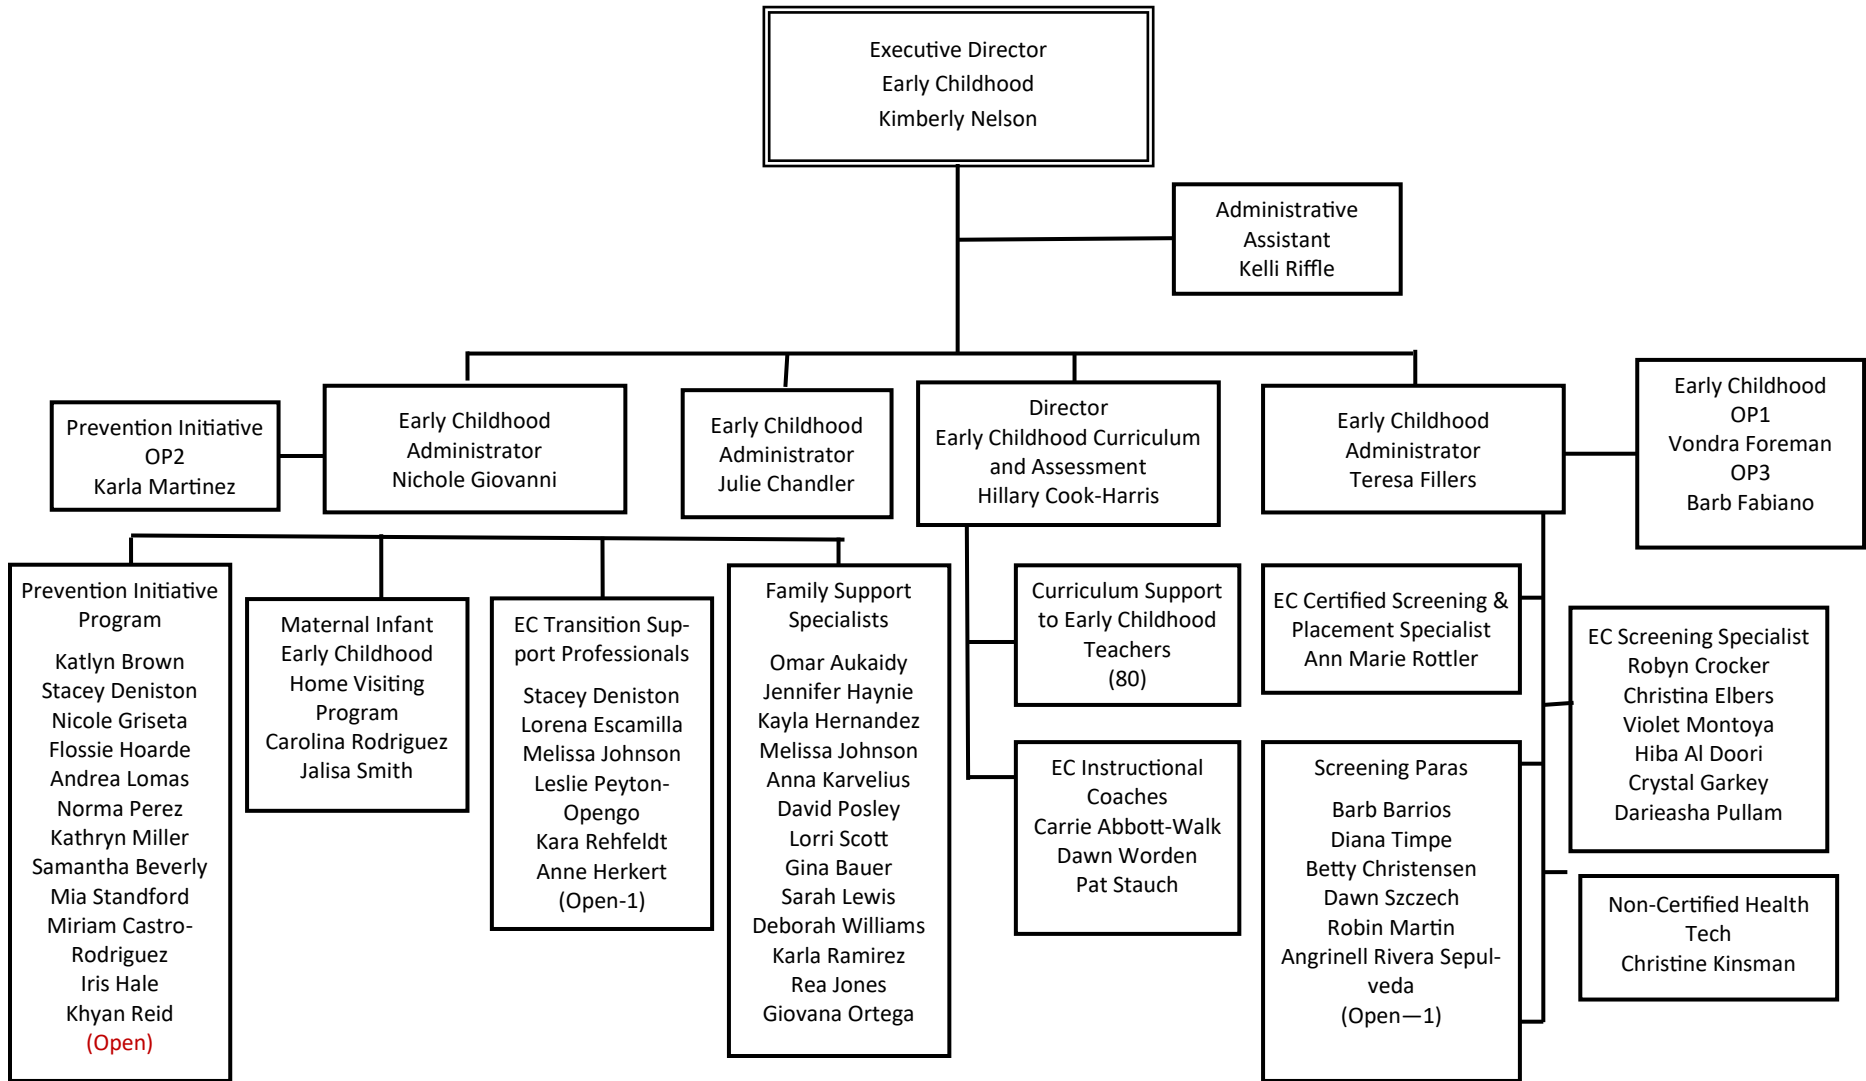

Rockford Public Schools District #205