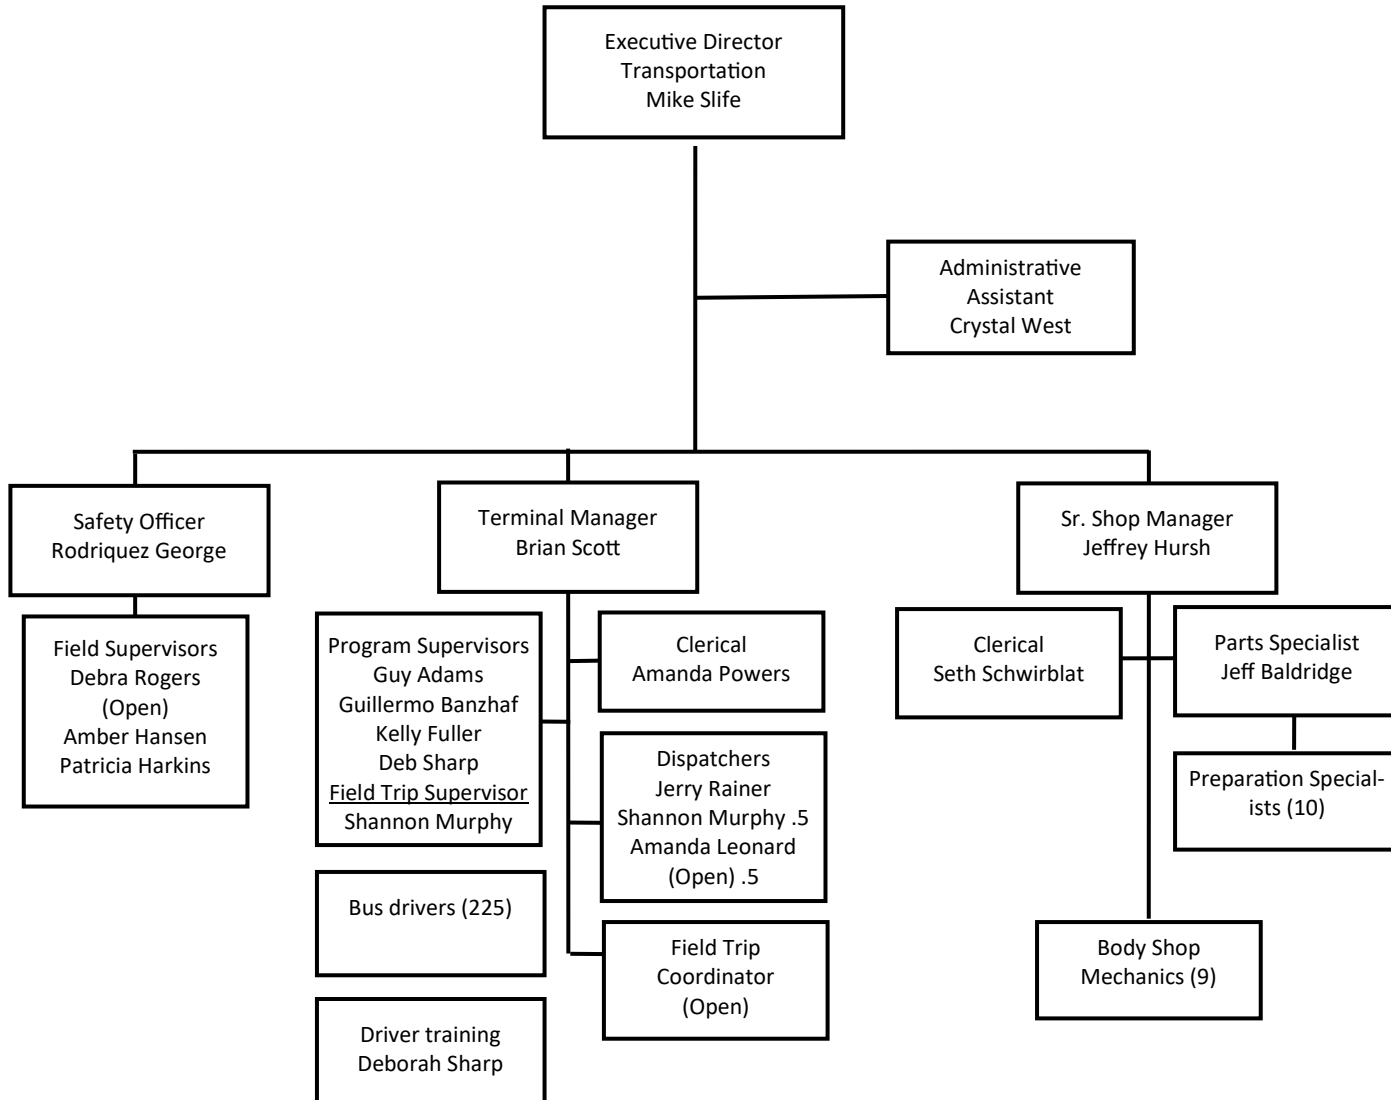

Rockford Public Schools District #205

Rockford Public Schools District #205

Rockford Public Schools District #205

Rockford Public Schools District #205

Rockford Public Schools District #205

Rockford Public Schools District #205

Rockford Public Schools District #205

Rockford Public Schools District #205

Rockford Public Schools District #205

.....

Rockford Public Schools District #205

Chief Diversity, Equity, and
Inclusion Officer
Dr. Tiffany Brunson