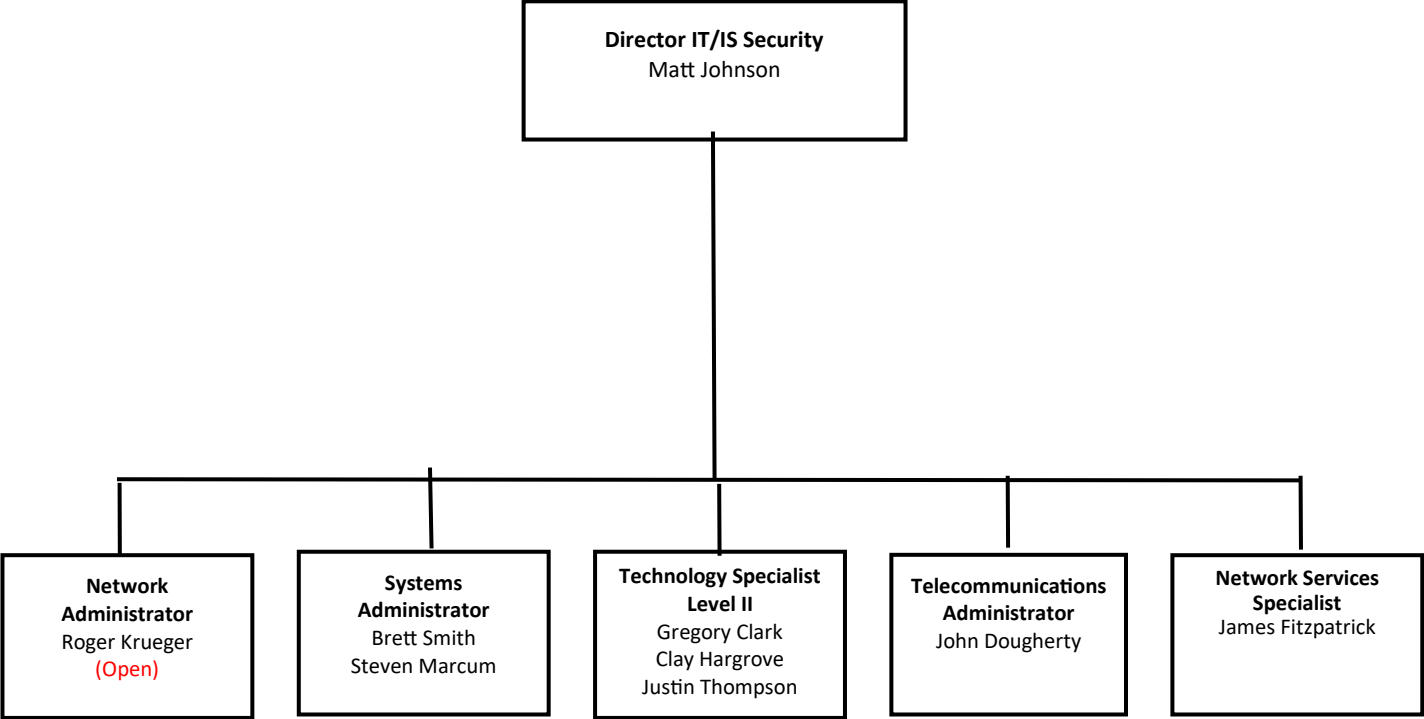

Rockford Public Schools District #205

Rockford Public Schools District #205

Rockford Public Schools District #205

.....

Rockford Public Schools District #205

Chief Diversity, Equity, and
Inclusion Officer
Dr. Tiffany Brunson