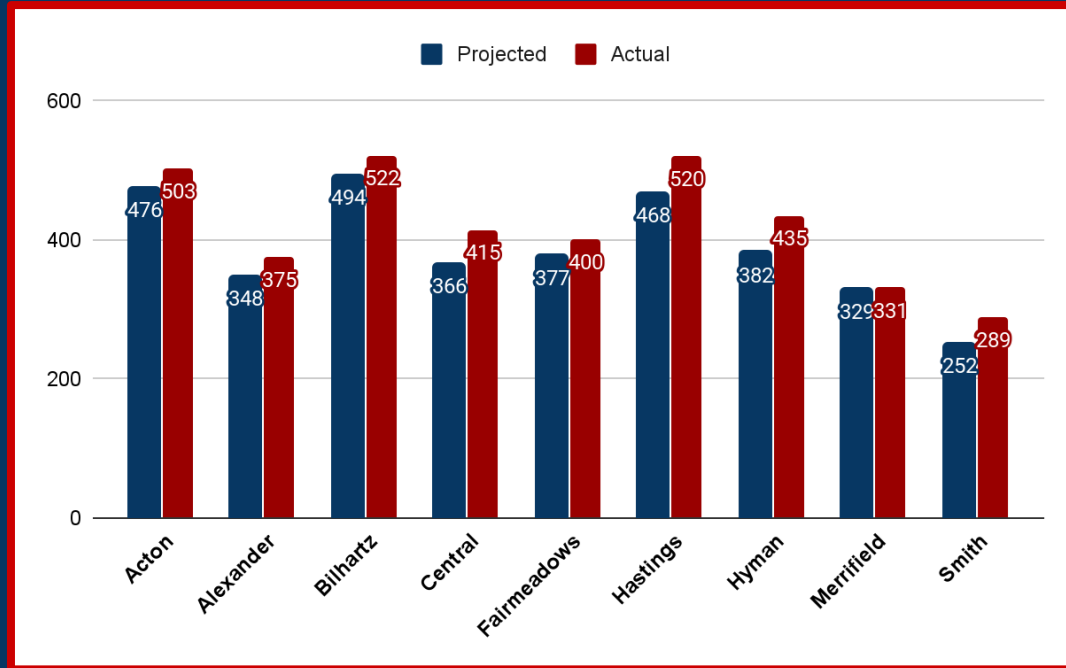

Elementary Class Size Waivers

September 20, 2021

Duncanville ISD

Elementary Campus Enrollment

Total Enrolled
3790 Students

Projected Enrollment
3492

Enrollment Difference
+298

Background Information

22:1 Student Teacher Ratio
Pre-Kindergarten - 4th Grade

Students First

28 Classrooms

1 to 5 Students

Class Size Waiver Trend Data

Campus Waiver Information

		Total Number of District Sections that Exceed 22:1 Class Size Ratio: 28							
		PK	K	1	2	3	4		F = Facilities T=Teachers G=Unanticipated Growth
Campus Names	Campus No	Total Sections	Total Sections	Total Sections	Total Sections	Total Sections	Total Sections	Total PK4 Sections	Reason(s)
Acton	107	0	0	0	1	0	0	1	G
Alexander	105	0	2	2	0	0	0	4	G
Bilhartz	112	0	0	0	1	0	0	1	G
Central	101	1	1	0	0	2	2	6	G
Hastings	104	0	1	0	0	3	0	4	G
Hyman	111	0	2	2	0	0	0	4	G
Merrifield	103	0	0	2	2	0	0	4	G
Smith	106	0	0	0	2	2	0	4	G
District Totals		1	6	6	6	7	2	28	