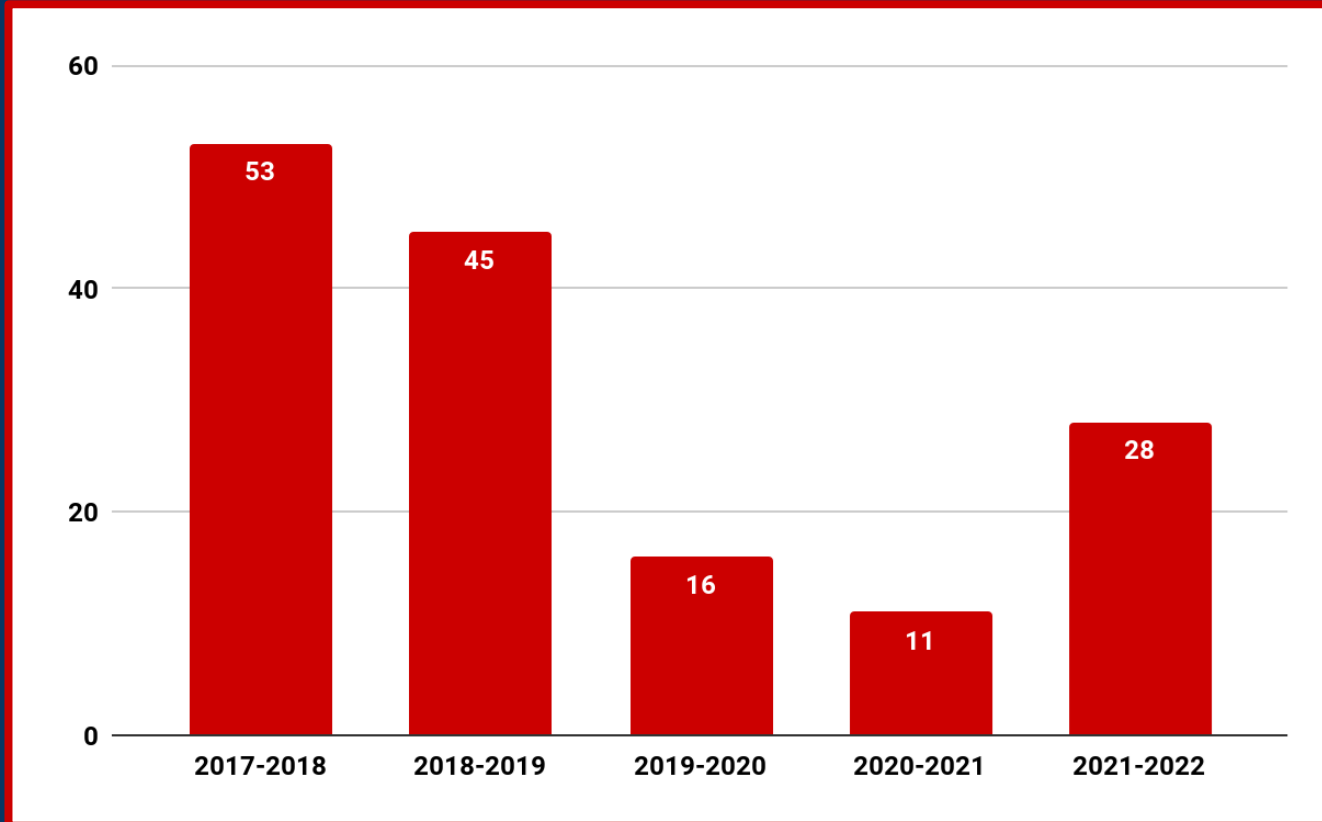

Elementary Class Size Waivers

September 20, 2021

Duncanville ISD

Elementary Campus Enrollment

Total Enrolled
3790 Students

Projected Enrollment
3492

Enrollment Difference
+298

Background Information

22:1 Student Teacher Ratio
Pre-Kindergarten - 4th Grade

Students First

28 Classrooms

1 to 5 Students

Class Size Waiver Trend Data

Campus Waiver Information

		Total Number of District Sections that Exceed 22:1 Class Size Ratio: 28							
		PK	K	1	2	3	4		F = Facilities T=Teachers G=Unanticipated Growth
Campus Names	Campus No	Total Sections	Total Sections	Total Sections	Total Sections	Total Sections	Total Sections	Total PK4 Sections	Reason(s)
Acton	107	0	0	0	1	0	0	1	G
Alexander	105	0	2	2	0	0	0	4	G
Bilhartz	112	0	0	0	1	0	0	1	G
Central	101	1	1	0	0	2	2	6	G
Hastings	104	0	1	0	0	3	0	4	G
Hyman	111	0	2	2	0	0	0	4	G
Merrifield	103	0	0	2	2	0	0	4	G
Smith	106	0	0	0	2	2	0	4	G
District Totals		1	6	6	6	7	2	28	