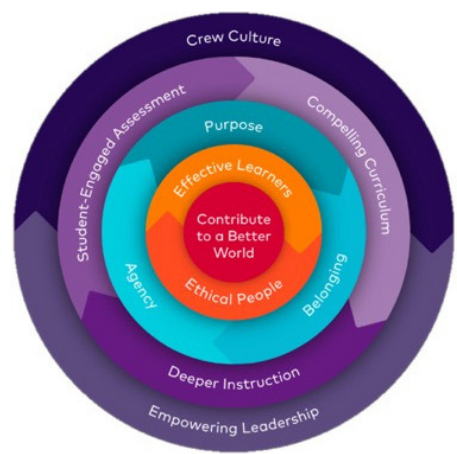

Mission

Launch's mission is to prepare students to thrive in college and careers by providing a public education rooted in active learning experiences and powerful character development.

Three Dimensions of Student Achievement

As an EL Education school, we assess students in three dynamic areas to ensure they become effective learners and ethical people who contribute to a better world.

Character Framework

As an EL Education school, we believe character development is critically important. Launch's Habits of Heart and Mind help guide students and staff to achieve more than they thought possible.