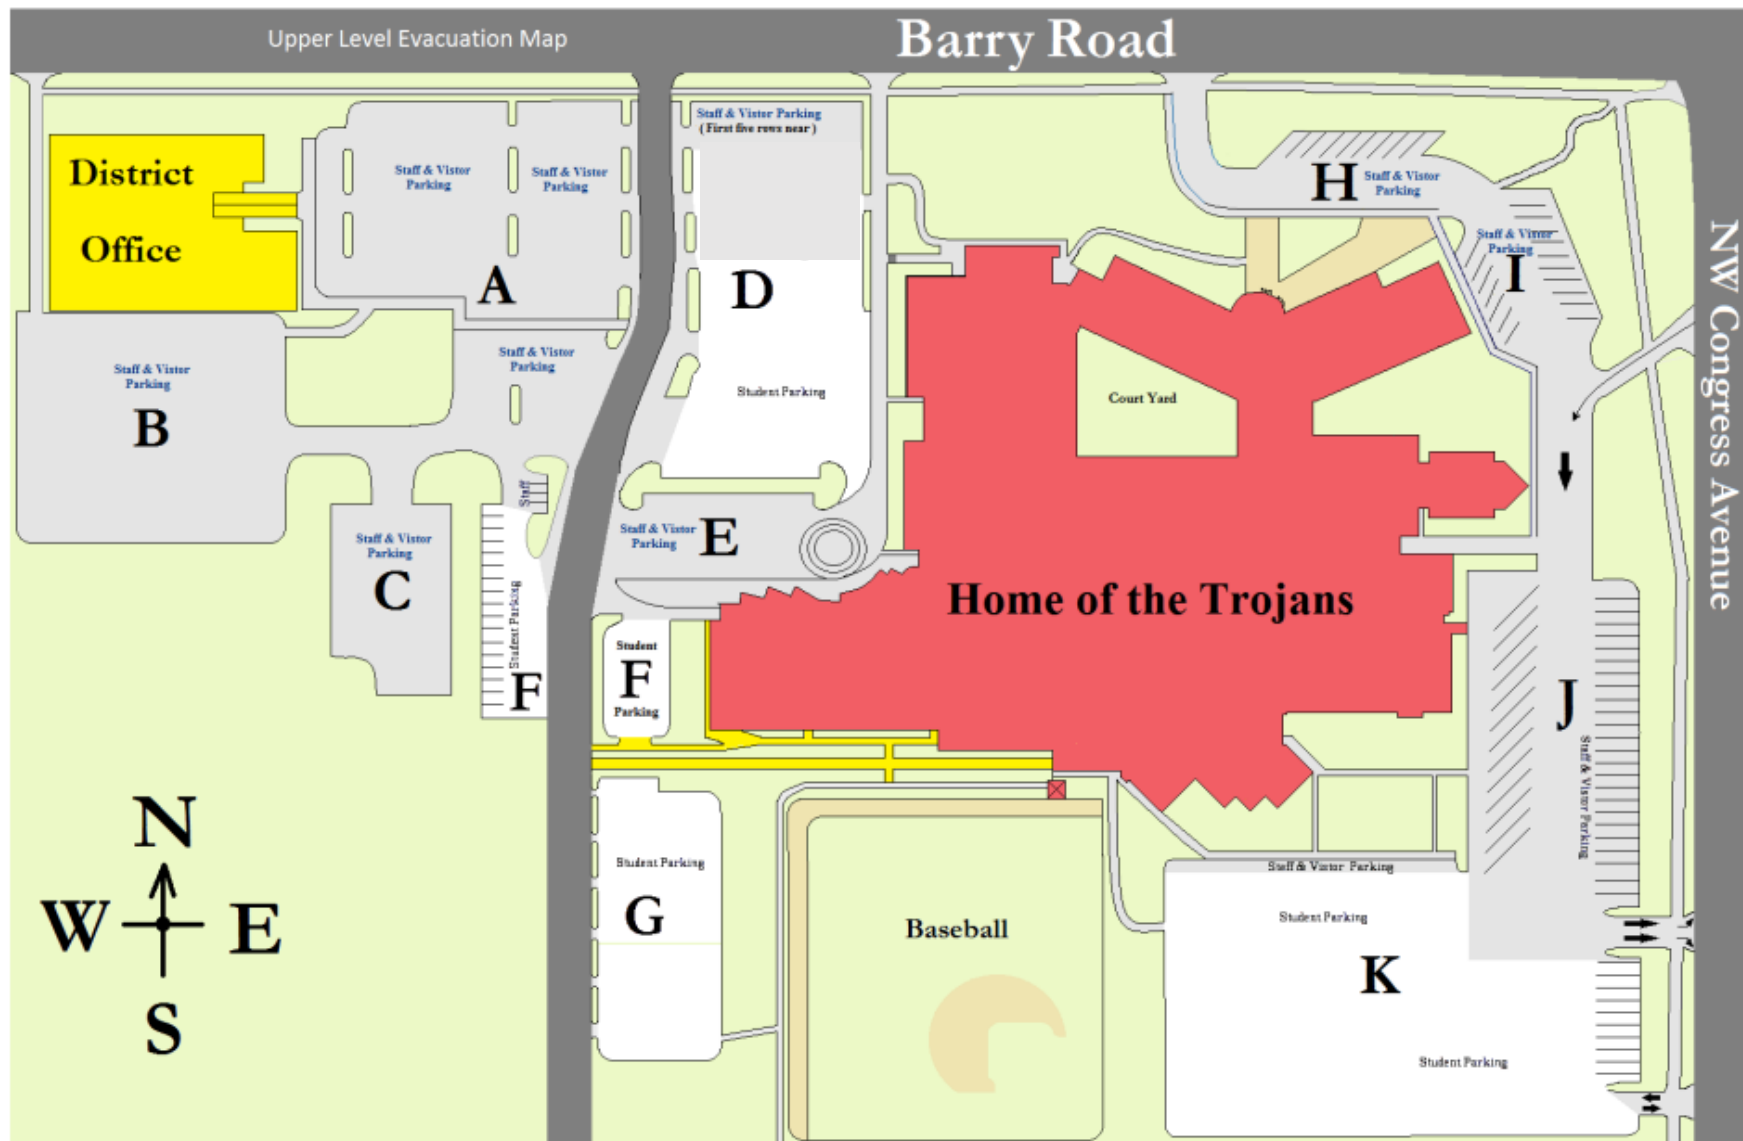

Park Hill High School
7701 NW Barry Road
Kansas City, MO 64153
816.359.4110

1. All PHHS staff must have a red parking tag displayed.
2. All Students must have a student sticker or temporary tag displayed.
3. Student parking is restricted to the WHITE areas of lots D, F, G and K.
4. Students must not park in areas designated for staff or visitor parking.

Student Parking

West D Lot	Except for the first 5 rows closest to Barry Road, north of the old guard shack
West F Lot	All spaces except 4 staff spots south of lot A
West G Lot	All spaces
East K Lot	Except for the row facing the classrooms and 6 spaces mark STAFF ONLY

West D Lot	First 5 Rows are for Staff and Visitor Parking
West E Lot	NO SPACES FOR STUDENTS
North H Lot	NO SPACES FOR STUDENTS
East I Lot	NO SPACES FOR STUDENTS
East J Lot	NO SPACES FOR STUDENTS
East K Lot	First Row is for Staff and Visitor Parking