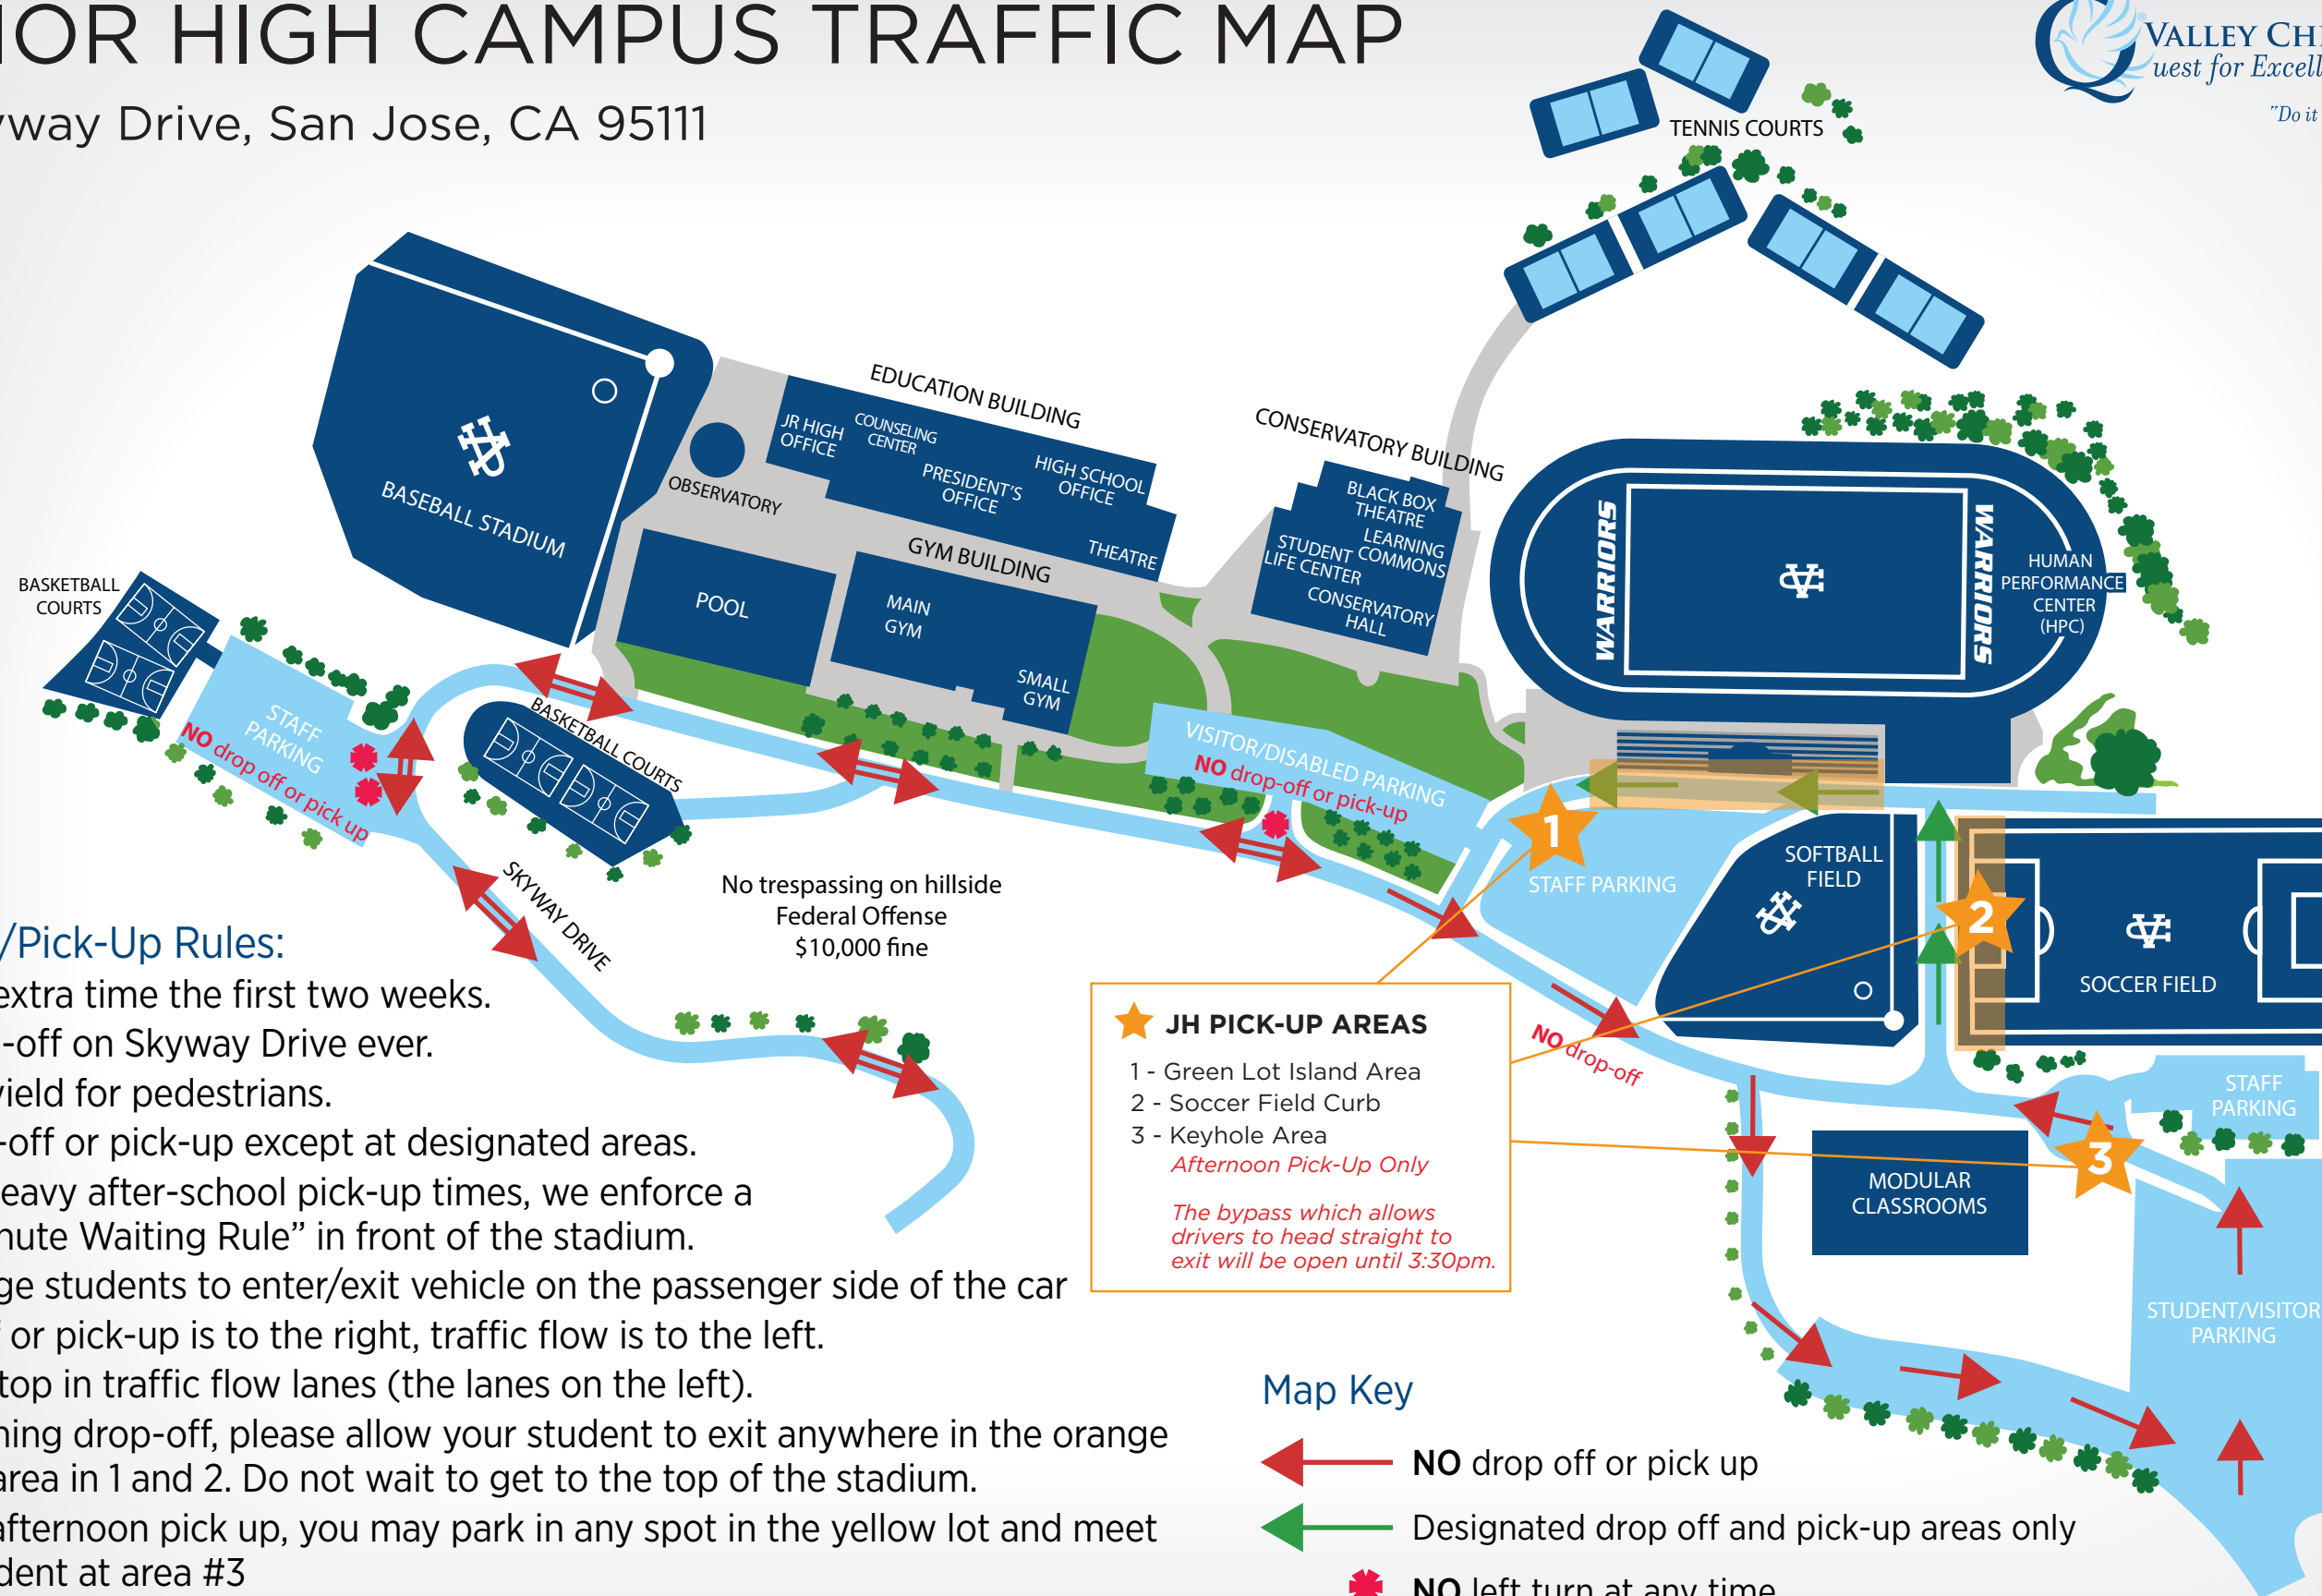

JUNIOR HIGH CAMPUS TRAFFIC MAP

100 Skyway Drive, San Jose, CA 95111

Drop-Off/Pick-Up Rules:

- Plan on extra time the first two weeks.
- No, drop-off on Skyway Drive ever.
- Always yield for pedestrians.
- No drop-off or pick-up except at designated areas.
- During heavy after-school pick-up times, we enforce a "Five-Minute Waiting Rule" in front of the stadium.
- Encourage students to enter/exit vehicle on the passenger side of the car
- Drop-off or pick-up is to the right, traffic flow is to the left.
- Do not stop in traffic flow lanes (the lanes on the left).
- For morning drop-off, please allow your student to exit anywhere in the orange shaded area in 1 and 2. Do not wait to get to the top of the stadium.
- For the afternoon pick up, you may park in any spot in the yellow lot and meet your student at area #3
- **No drop-off or pick-up in the local neighborhoods.**
- **Parking and traffic rules are strictly enforced by VCS personnel. Violators will be cited!**

★ **JH PICK-UP AREAS**

- 1 - Green Lot Island Area
- 2 - Soccer Field Curb
- 3 - Keyhole Area

Afternoon Pick-Up Only

The bypass which allows drivers to head straight to exit will be open until 3:30pm.

Map Key

- ← **NO** drop off or pick up
- ← Designated drop off and pick-up areas only
- ✳ **NO** left turn at any time
- JH Drop-Off Areas
- ★ JH Pick-Up Areas