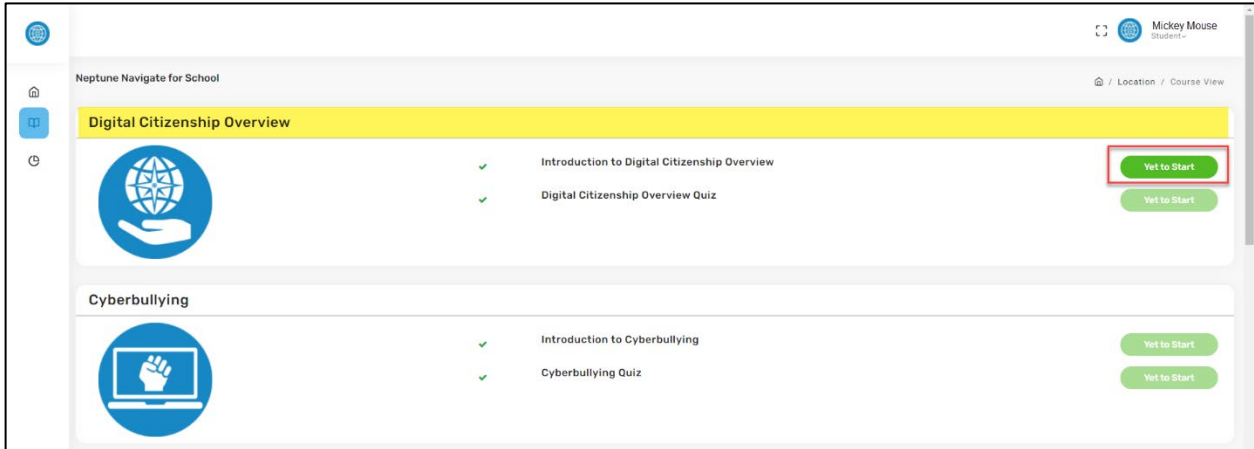

Accessing Digital Citizenship in Neptune Navigate

Instructions for students

1. Make sure you have your headphones ready, or a quiet place to complete the activity.

2. Login to the  **Application Portal** and click the **Neptune Navigate** icon. →

3. This is your Neptune Navigate Dashboard. Next to the first module, **Digital Citizenship Overview**, click the green button **'Yet to Start'**.

4. The program will walk you through the activity, including a quiz at the end. You cannot skip ahead. Use the **play** button to start the video. Use the **arrows** at the bottom of the screen to move to the next section.