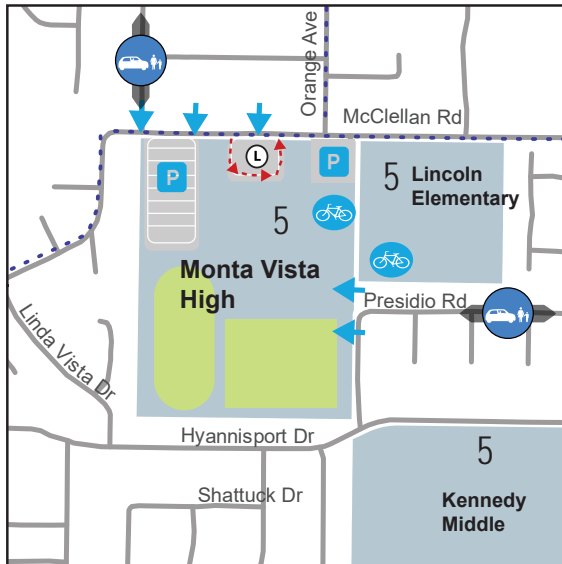

Monta Vista High

SUGGESTED ROUTES

21840 McClellan Rd
Cupertino, CA 95014

-  Los Altos City Limits
-  Suggested Walking & Biking Route
-  Existing Bikeway
-  Marked Crosswalk
-  Pedestrian & Bicycle Access
-  Half-mile and Mile Zones (Road Network)
-  Bicycle Parking
-  Crossing Guard Location
-  Traffic Signal
-  All-Way Stop
-  Attendance Area
-  Parks and Open Space
-  School
-  Park & Walk Location
-  Drop off/pick up

Enlargement Map

MONTA VISTA HIGH

Suggested Routes to School

Walk 'n' Roll Safety

Stop at the curb's edge.

Look left, right, and behind you.

Make eye contact with drivers.

Cross at corners and crosswalks.

WATCH FOR SHARED LANE MARKINGS

- Ride down the center of the "sharrow" symbol to stay outside the door zone on streets without bike lanes.

Driver Safety

- Drive 15 mph or less in school zones.
- Share the road safely with people walking and bicycling.

Los Altos Safe Routes to School Resources:

losaltosca.gov/SafeRoutes

View Maps Online and Download App at:

SchoolRoutes.org