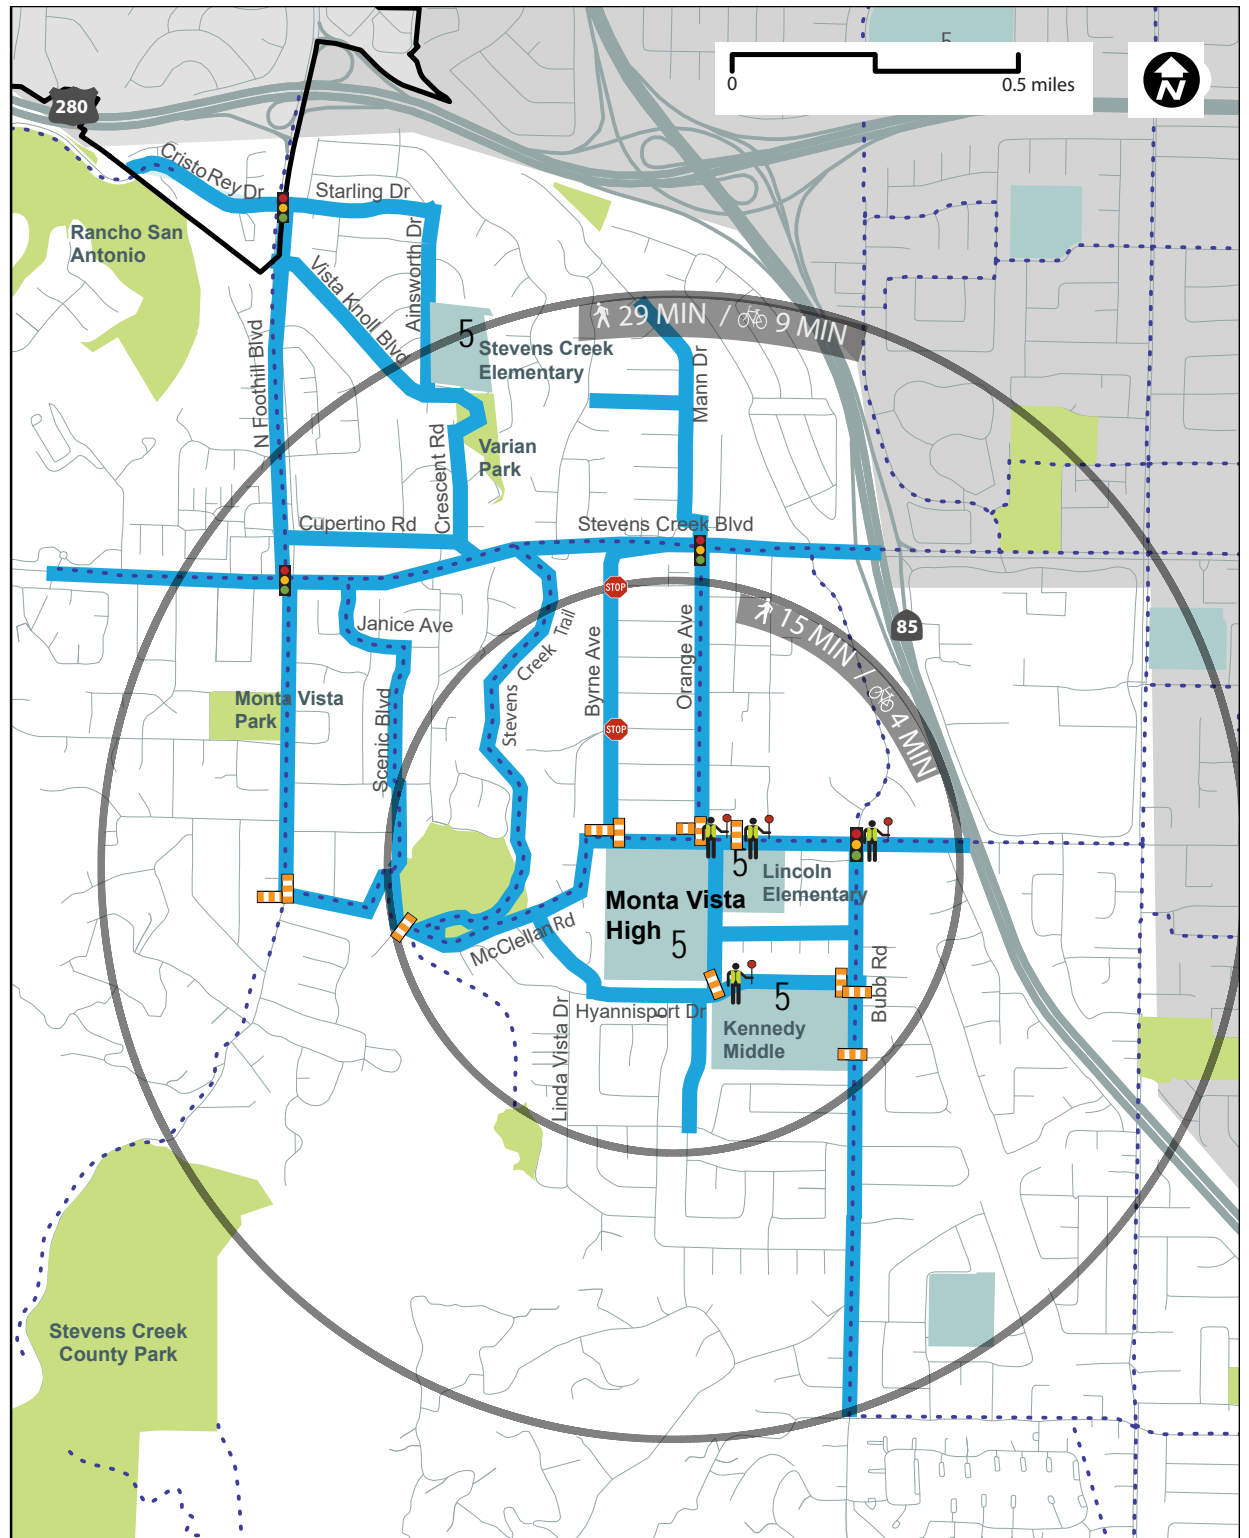

Monta Vista High

SUGGESTED ROUTES

21840 McClellan Rd
Cupertino, CA 95014

-  Los Altos City Limits
-  Suggested Walking & Biking Route
-  Existing Bikeway
-  Marked Crosswalk
-  Pedestrian & Bicycle Access
-  Half-mile and Mile Zones (Road Network)
-  Bicycle Parking
-  Crossing Guard Location
-  Traffic Signal
-  All-Way Stop
-  Attendance Area
-  Parks and Open Space
-  School
-  Park & Walk Location
-  Drop off/pick up

Enlargement Map

MONTA VISTA HIGH

Suggested Routes to School

Walk 'n' Roll Safety

Stop at the curb's edge.

Look left, right, and behind you.

Make eye contact with drivers.

Cross at corners and crosswalks.

WATCH FOR SHARED LANE MARKINGS

- Ride down the center of the "sharrow" symbol to stay outside the door zone on streets without bike lanes.

Driver Safety

- Drive 15 mph or less in school zones.
- Share the road safely with people walking and bicycling.

DO:

- Ride single file in a straight line in the direction of traffic.
- Yield to pedestrians.
- Follow all traffic laws and stop at stop signs.
- Wear a helmet.
- Park upright.
- Park out of the way of pedestrians.
- Use lights when riding at night.