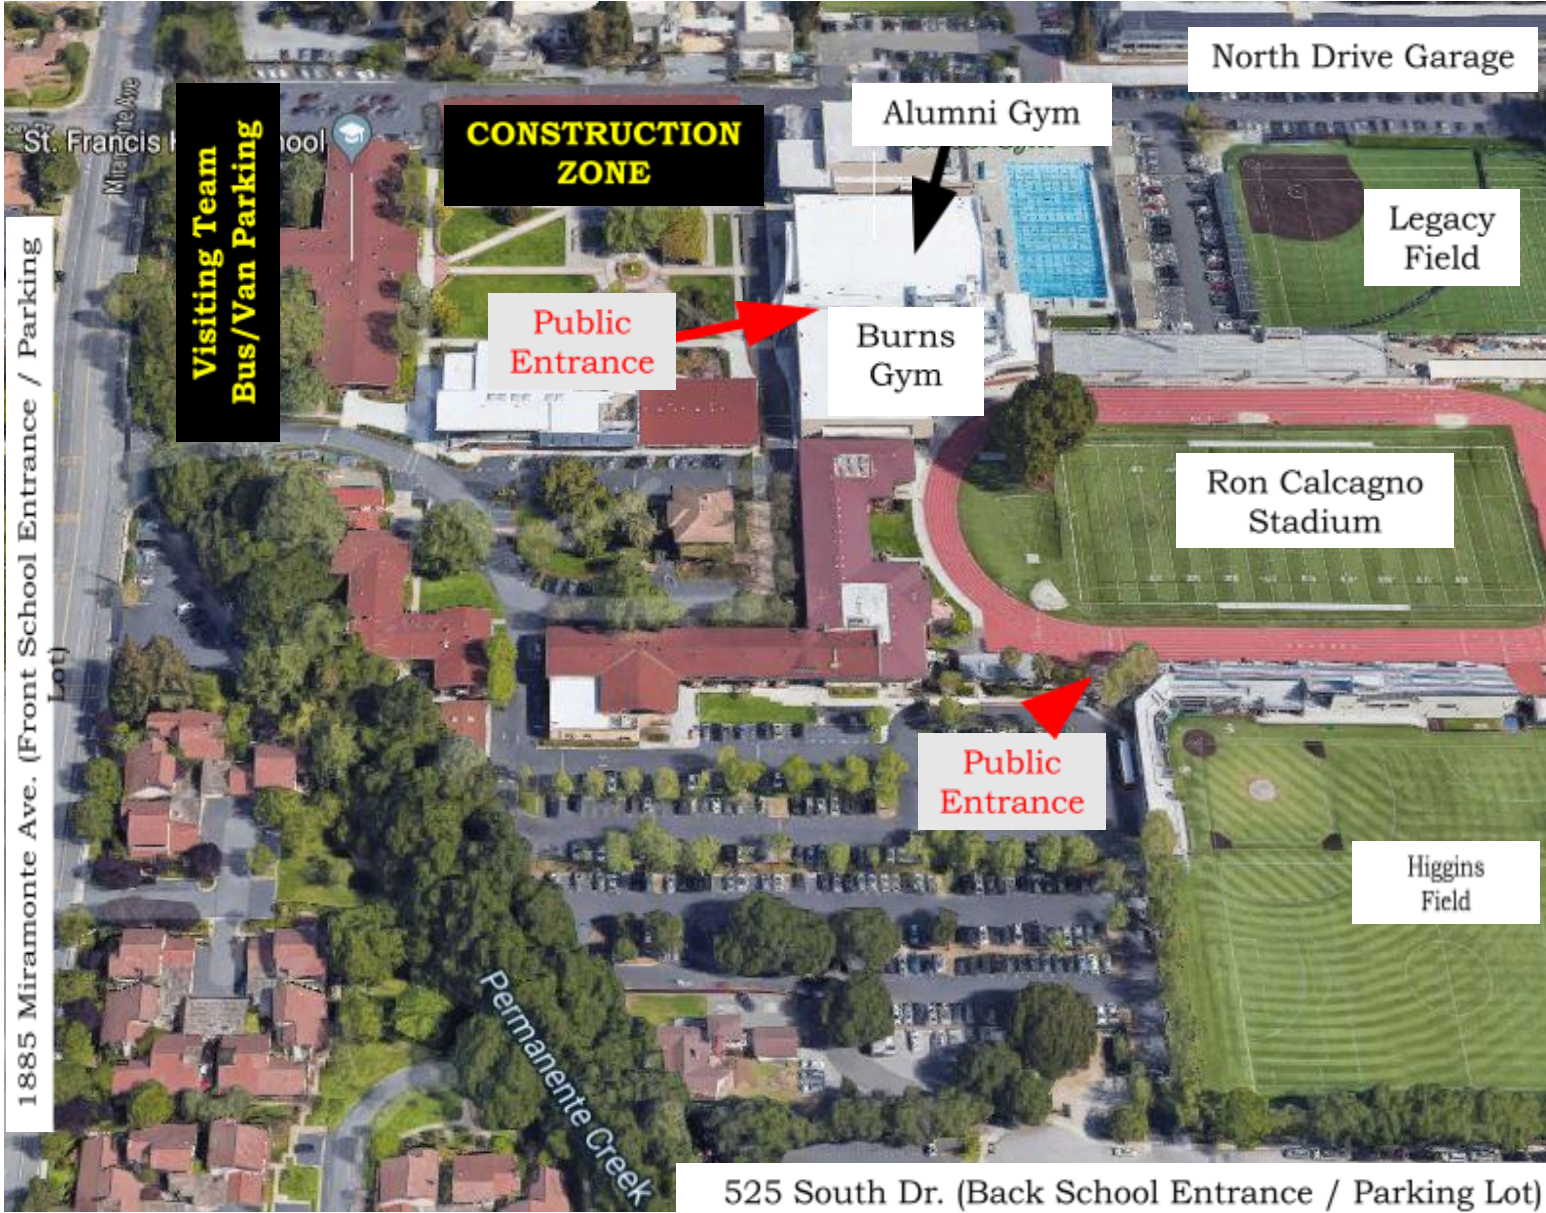

North Drive Garage

Alumni Gym

CONSTRUCTION ZONE

Visiting Team Bus/Van Parking

Legacy Field

Public Entrance

Burns Gym

Ron Calcagno Stadium

Public Entrance

Higgins Field

1885 Miramonte Ave. (Front School Entrance / Parking Lot)

Permanente Creek

525 South Dr. (Back School Entrance / Parking Lot)