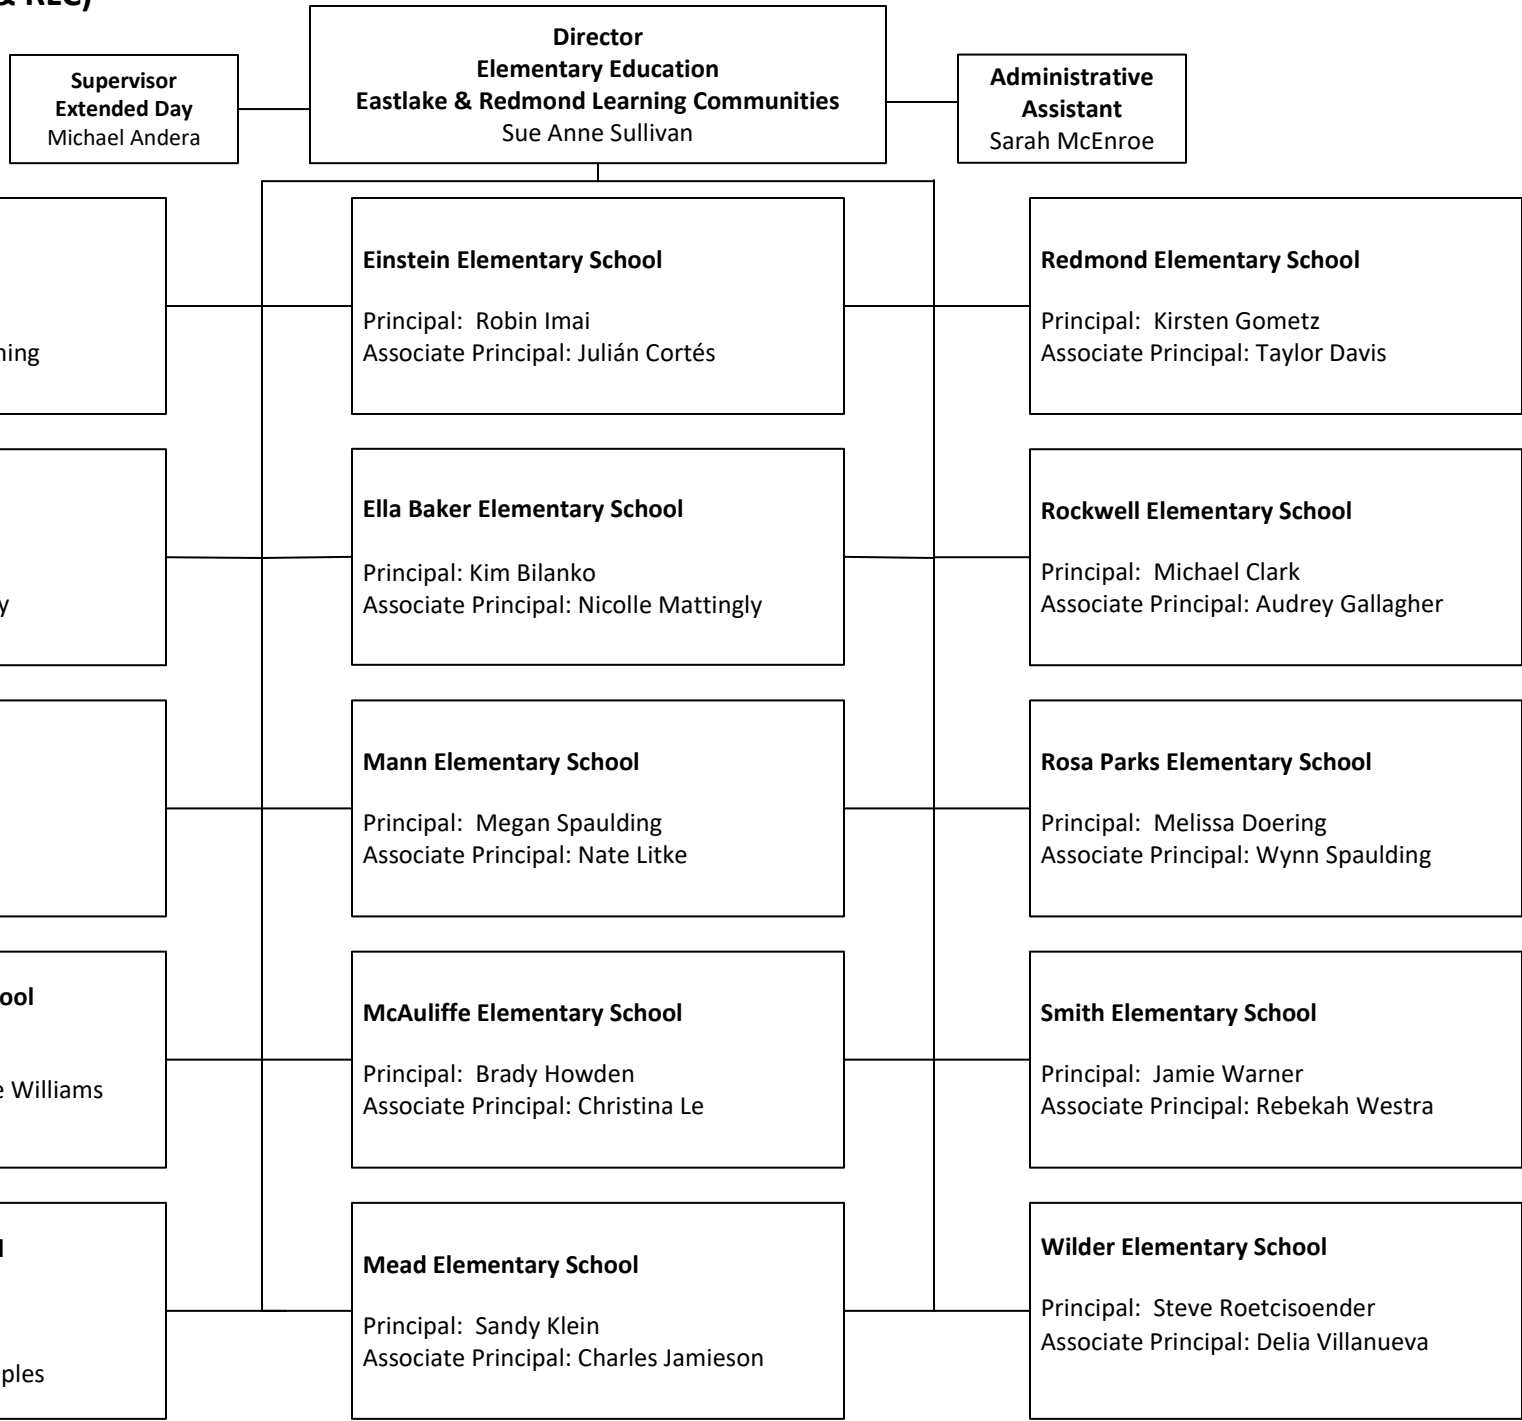

Lake Washington School District
School Support
Elementary Education (ELC & RLC)
Organizational Chart
2021-22

Supervisor
Extended Day
 Michael Andera

Director
Elementary Education
Eastlake & Redmond Learning Communities
 Sue Anne Sullivan