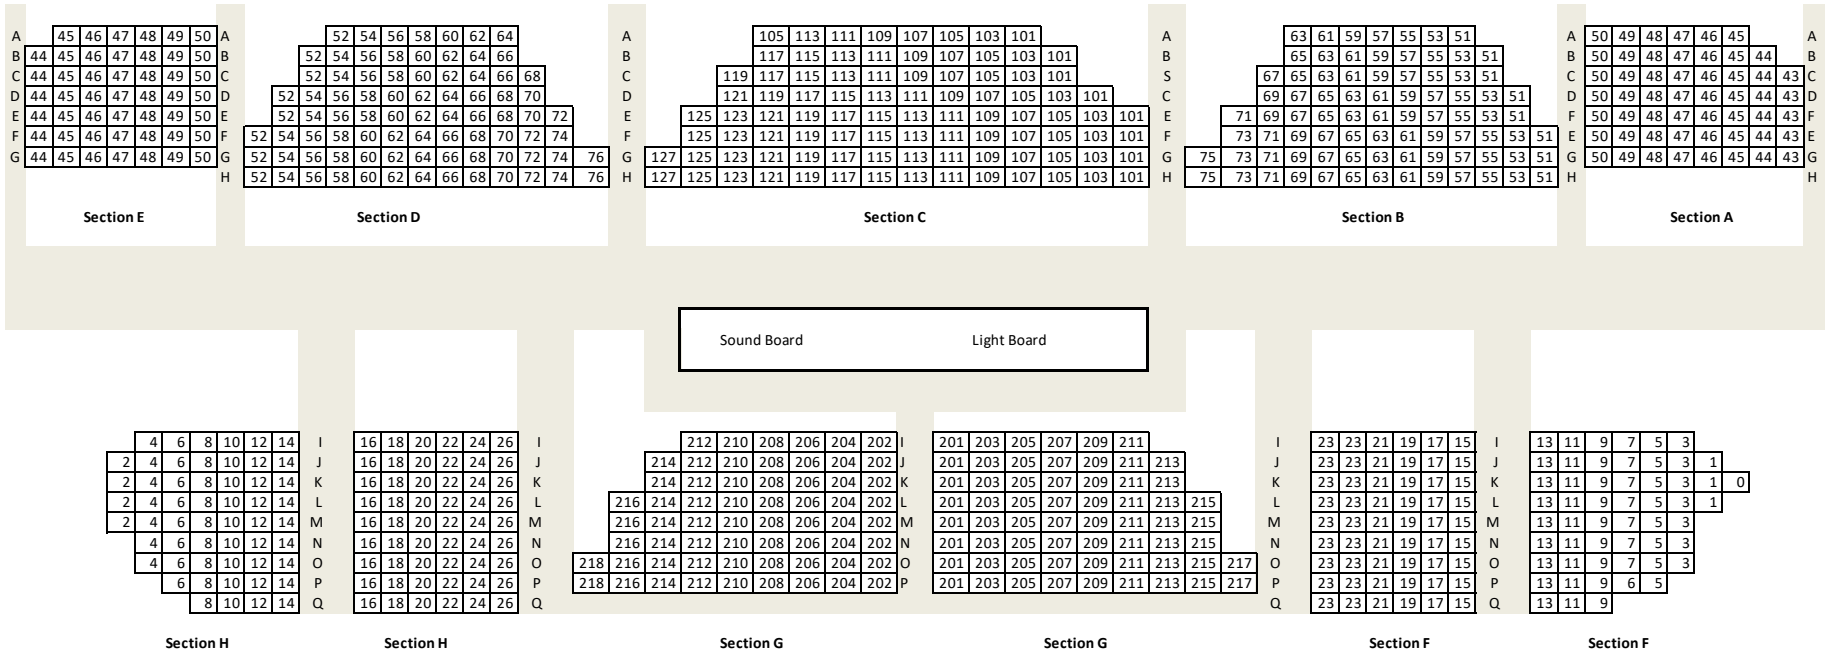

Fick Auditorium

Stage

Section A: 53 seats **Section E: 49 seats**
Section B: 83 seats **Section F: 109 seats**
Section C: 92 seats **Section G: 124 seats**
Section D: 83 seats **Section H: 109 seats**

Total: 702 seats