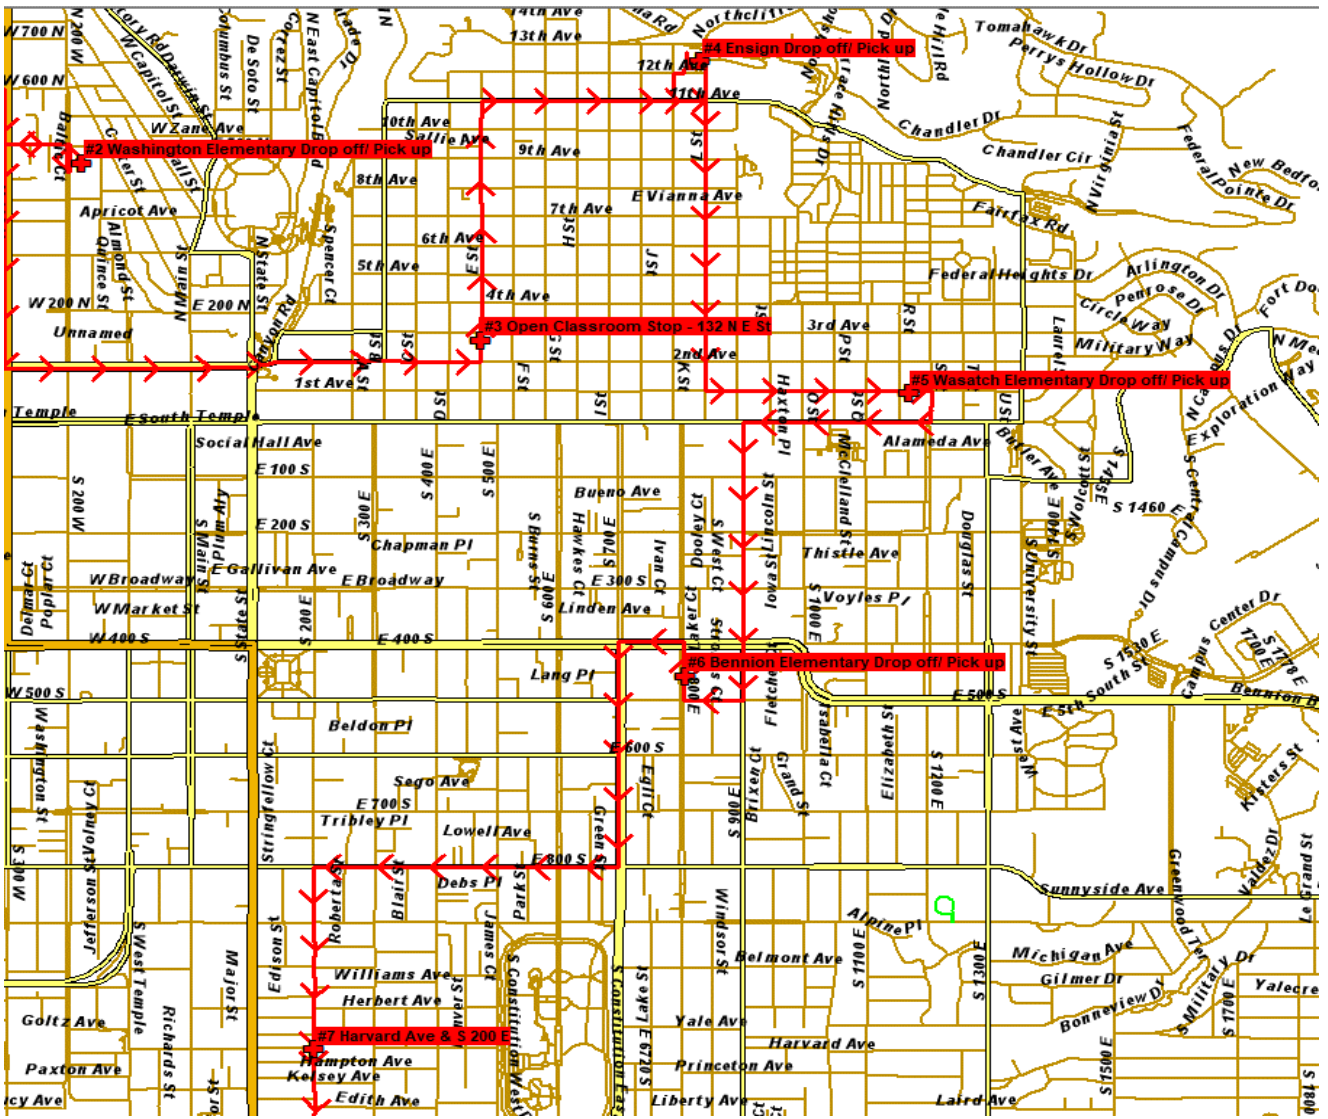

ELP BLUE 521

STOPS

	AM TIME	PM TIME
UINTAH ELEMENTARY	6:54	2:31 WHITTIER ELEMENTARY
BONNEVILLE ELEMENTARY	6:56	2:33 HAWTHORNE ELEMENTARY
SUNNYSIDE AVE & UNIVERSITY VILLAGE - CENTER ENTRANCE	6:58	2:37 EMERSON ELEMENTARY
S 2300 E & SUNNYSIDE AVE	7:00	2:40 UINTAH ELEMENTARY
CRESTVIEW DR & WASATCH DR	7:03	2:43 BONNEVILLE ELEMENTARY
INDIAN HILLS STOP - SAINT MARYS DR & WASATCH DR	7:06	2:45 SUNNYSIDE AVE & UNIVERSITY VILLAGE - CENTER ENTRANCE
E 2100 S & WASATCH DR	7:10	2:46 S 2300 E & SUNNYSIDE AVE
BEACON HEIGHTS STOP - DOWNINGTON AVE & S 2500 E	7:12	2:49 CRESTVIEW DR & WASATCH DR
DILWORTH ELEMENTARY	7:17	2:53 INDIAN HILLS STOP - SAINT MARYS DR & WASATCH DR
HIGHLAND PARK STOP - E 2700 S & KENWOOD ST	7:22	2:56 E 2100 S & WASATCH DR
NIBLEY PARK	7:27	2:58 BEACON HEIGHTS STOP - DOWNINGTON AVE & S 2500 E
EMERSON ELEMENTARY	7:35	3:03 DILWORTH ELEMENTARY
HAWTHORNE ELEMENTARY	7:39	3:08 HIGHLAND PARK STOP - E 2700 S & KENWOOD ST
WHITTIER ELEMENTARY	7:41	3:14 NIBLEY PARK

ELP GREEN 528

STOPS

- MEADOWLARK ELEMENTARY STOP - N MORTON DR & W 500 N
- BACKMAN ELEMENTARY
- ESCALANTE ELEMENTARY PICKUP ON STREET IN FRONT OF SCHOOL
- NORTH STAR ELEMENTARY MANDALAY RD & N MORTON DR
- NEWMAN ELEMENTARY @ CROSSWALK - N COLORADO ST & W 1300 N
- ROSE PARK ELEMENTARY
- JACKSON ELEMENTARY @ GUADALUPE - 715 W 300 N
- EMERSON ELEMENTARY
- HAWTHORNE ELEMENTARY
- WHITTIER ELEMENTARY

AM TIME PM TIME

6:46	2:23	WHITTIER ELEMENTARY
6:50	2:29	HAWTHORNE ELEMENTARY
6:52	2:37	EMERSON ELEMENTARY
6:56	2:54	JACKSON ELEMENTARY @ GUADALUPE - 715 W 300 N
7:03	3:00	ROSE PARK ELEMENTARY
7:06	3:02	NEWMAN ELEMENTARY @ CROSSWALK - N COLORADO ST & W 1300 N
7:11	3:10	NORTH STAR ELEMENTARY MANDALAY RD & N MORTON DR
7:40	3:15	STARCREST DR & W 900 N
7:44	3:18	BACKMAN ELEMENTARY
7:47	3:22	N MORTON DR & W NORTH STAR DR