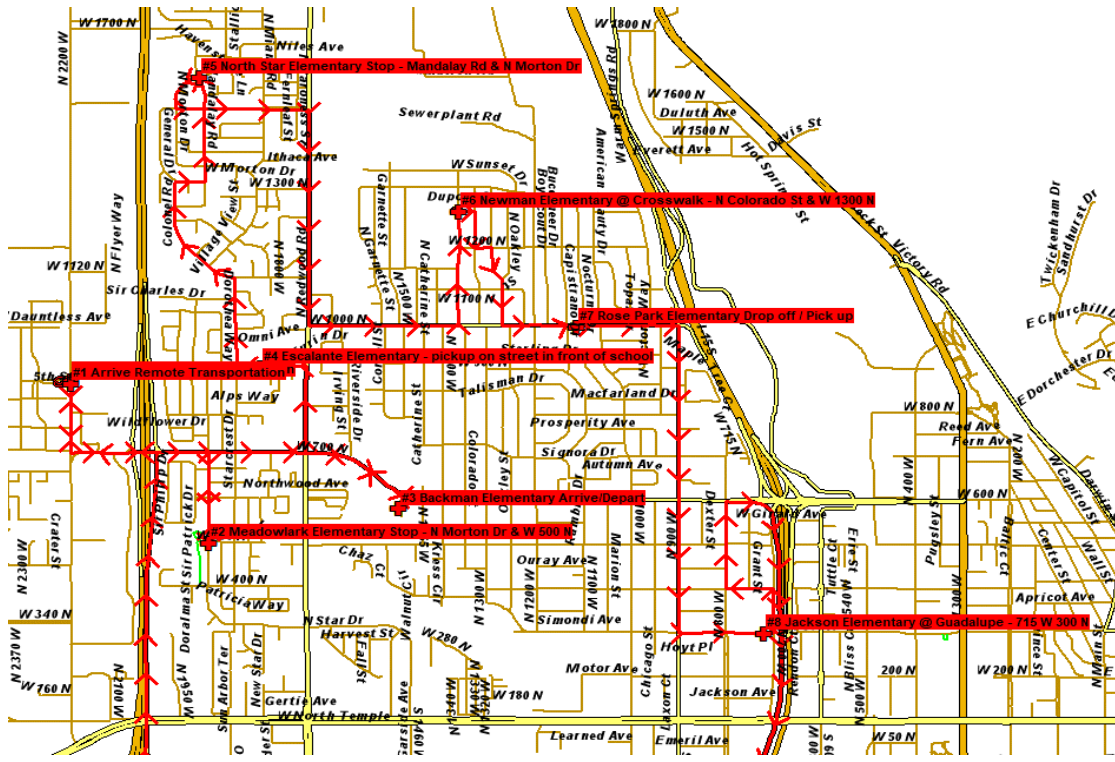

ELP BLUE 521

STOPS

	AM TIME	PM TIME
UINTAH ELEMENTARY	6:54	2:31 WHITTIER ELEMENTARY
BONNEVILLE ELEMENTARY	6:56	2:33 HAWTHORNE ELEMENTARY
SUNNYSIDE AVE & UNIVERSITY VILLAGE - CENTER ENTRANCE	6:58	2:37 EMERSON ELEMENTARY
S 2300 E & SUNNYSIDE AVE	7:00	2:40 UINTAH ELEMENTARY
CRESTVIEW DR & WASATCH DR	7:03	2:43 BONNEVILLE ELEMENTARY
INDIAN HILLS STOP - SAINT MARYS DR & WASATCH DR	7:06	2:45 SUNNYSIDE AVE & UNIVERSITY VILLAGE - CENTER ENTRANCE
E 2100 S & WASATCH DR	7:10	2:46 S 2300 E & SUNNYSIDE AVE
BEACON HEIGHTS STOP - DOWNINGTON AVE & S 2500 E	7:12	2:49 CRESTVIEW DR & WASATCH DR
DILWORTH ELEMENTARY	7:17	2:53 INDIAN HILLS STOP - SAINT MARYS DR & WASATCH DR
HIGHLAND PARK STOP - E 2700 S & KENWOOD ST	7:22	2:56 E 2100 S & WASATCH DR
NIBLEY PARK	7:27	2:58 BEACON HEIGHTS STOP - DOWNINGTON AVE & S 2500 E
EMERSON ELEMENTARY	7:35	3:03 DILWORTH ELEMENTARY
HAWTHORNE ELEMENTARY	7:39	3:08 HIGHLAND PARK STOP - E 2700 S & KENWOOD ST
WHITTIER ELEMENTARY	7:41	3:14 NIBLEY PARK

ELP GREEN 528

STOPS

- MEADOWLARK ELEMENTARY STOP - N MORTON DR & W 500 N
- BACKMAN ELEMENTARY
- ESCALANTE ELEMENTARY PICKUP ON STREET IN FRONT OF SCHOOL
- NORTH STAR ELEMENTARY MANDALAY RD & N MORTON DR
- NEWMAN ELEMENTARY @ CROSSWALK - N COLORADO ST & W 1300 N
- ROSE PARK ELEMENTARY
- JACKSON ELEMENTARY @ GUADALUPE - 715 W 300 N
- EMERSON ELEMENTARY
- HAWTHORNE ELEMENTARY
- WHITTIER ELEMENTARY

AM TIME PM TIME

6:46	2:23	WHITTIER ELEMENTARY
6:50	2:29	HAWTHORNE ELEMENTARY
6:52	2:37	EMERSON ELEMENTARY
6:56	2:54	JACKSON ELEMENTARY @ GUADALUPE - 715 W 300 N
7:03	3:00	ROSE PARK ELEMENTARY
7:06	3:02	NEWMAN ELEMENTARY @ CROSSWALK - N COLORADO ST & W 1300 N
7:11	3:10	NORTH STAR ELEMENTARY MANDALAY RD & N MORTON DR
7:40	3:15	STARCREST DR & W 900 N
7:44	3:18	BACKMAN ELEMENTARY
7:47	3:22	N MORTON DR & W NORTH STAR DR