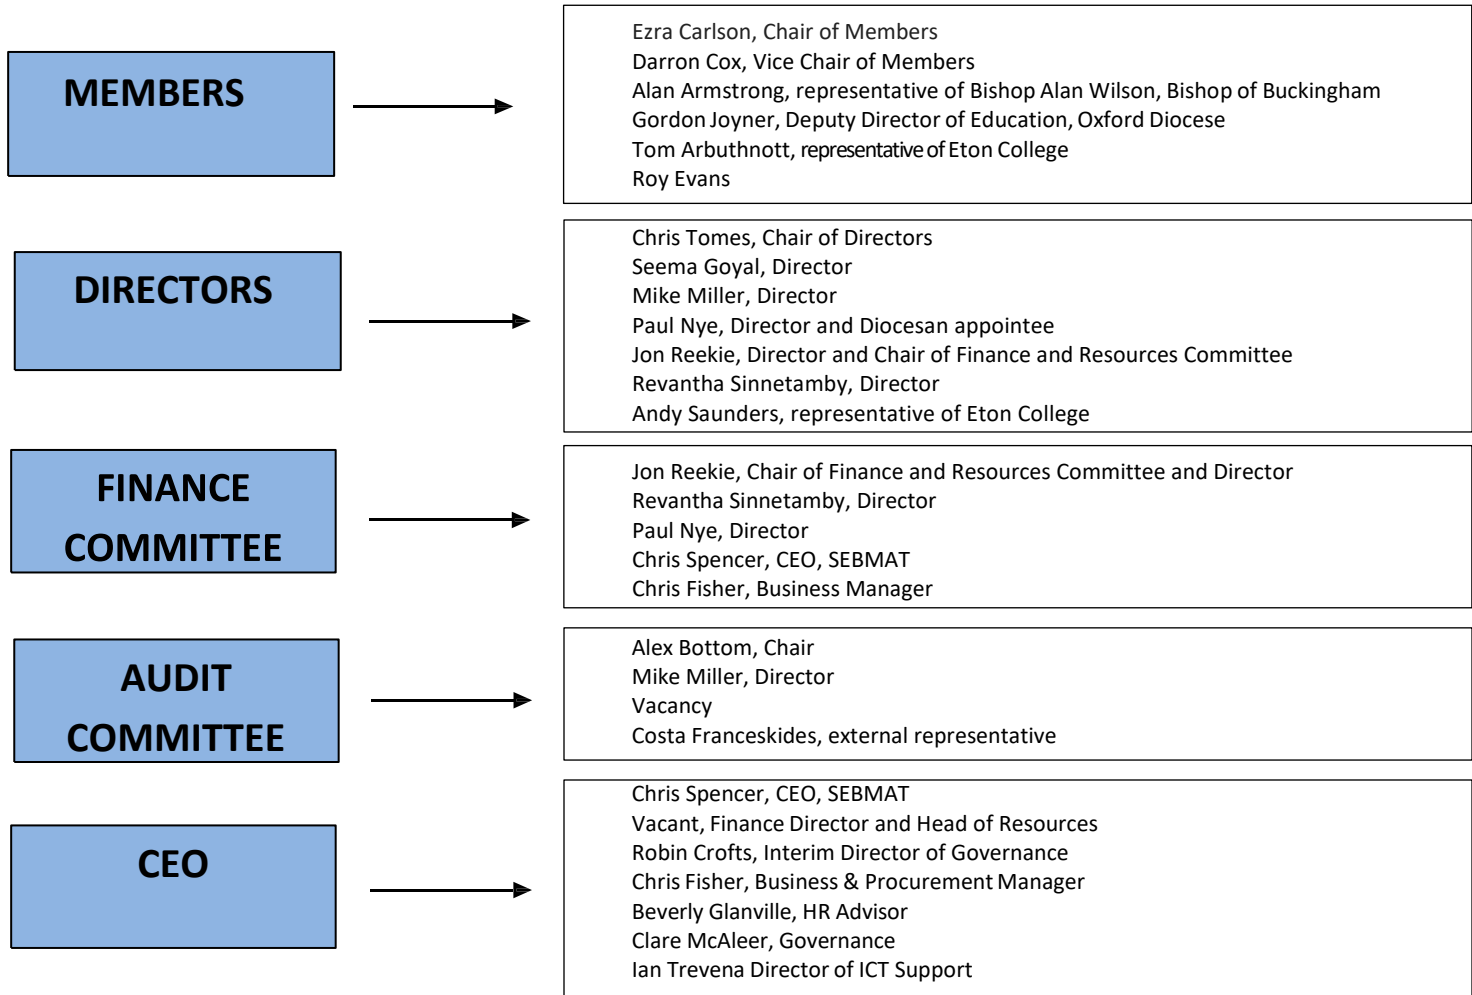

Slough and East Berkshire  
C of E Multi Academy Trust

**LOCAL GOVERNING BODY**  
**Colnbrook C of E Primary School**  
 Head: Tom Brunson  
 Chair: Vacant

**LOCAL GOVERNING BODY**  
**Slough & Eton C of E Business & Enterprise College**  
 Head: Peter Collins  
 Chair: Jimmy Scragg

**LOCAL GOVERNING BODY**  
**Eton Porny C of E First School**  
 Head: Katherine Russell  
 Chair: Maggie Waller

**LOCAL GOVERNING BODY**  
**Lynch Hill Enterprise Academy**  
 Head: Chris Thomas  
 Chair: Elaine O'Brien