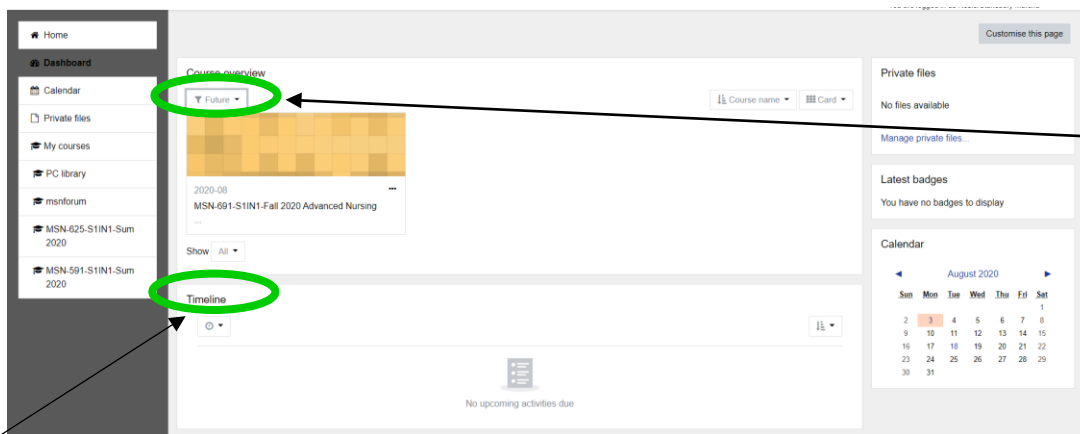

PC library

Moodle Student Orientation

Site administration

Presentation College

PRESENTATION COLLEGE

Our Mission:

"Welcoming people of all faiths, Presentation College challenges learners toward academic excellence and, in the Catholic tradition, the development of the whole person."

Search courses Go ⓘ

When on the Dashboard, click on “Course Overview.”

“In Progress” shows courses that I am currently enrolled in and completing.

“Future” shows my upcoming courses.

This is where I would see upcoming items that are due if a due date was indicated by the instructor.