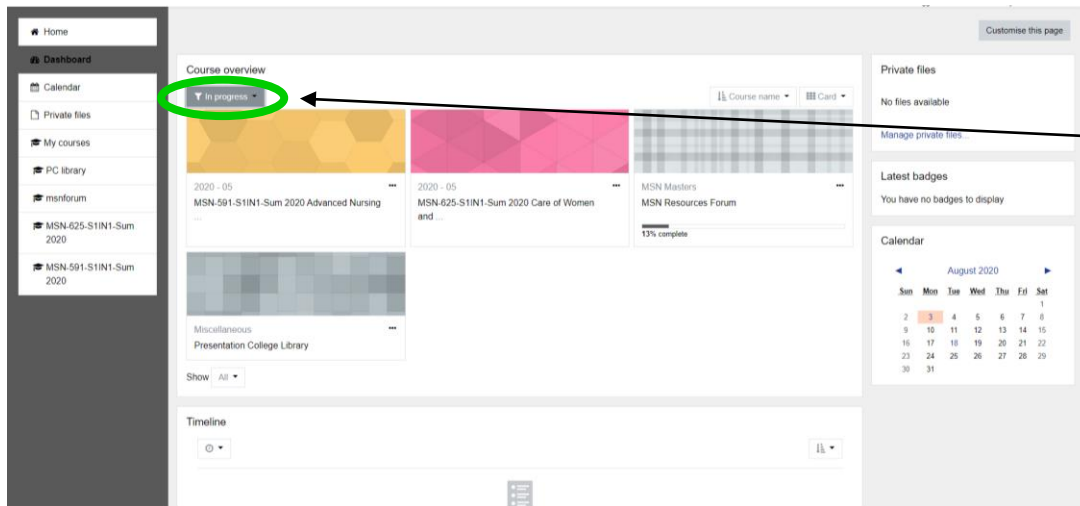

PC library

Moodle Student Orientation

Site administration

Presentation College

PRESENTATION COLLEGE

Our Mission:

"Welcoming people of all faiths, Presentation College challenges learners toward academic excellence and, in the Catholic tradition, the development of the whole person."

Search courses Go ⓘ

When on the Dashboard, click on “Course Overview.”

“In Progress” shows courses that I am currently enrolled in and completing.

“Future” shows my upcoming courses.

This is where I would see upcoming items that are due if a due date was indicated by the instructor.