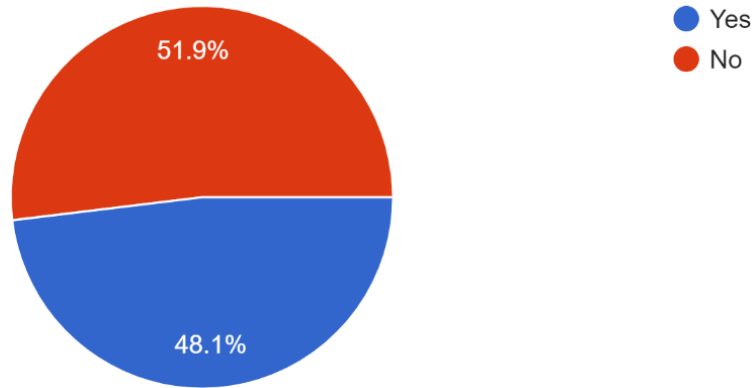

Wyandotte Public Schools

Educate - Inspire - Empower

Elementary parent responses

Are you in favor of mandating masks for students and staff, when indoors?

653 responses

Center Program parent responses

Are you in favor of mandating masks for students and staff, when indoors?