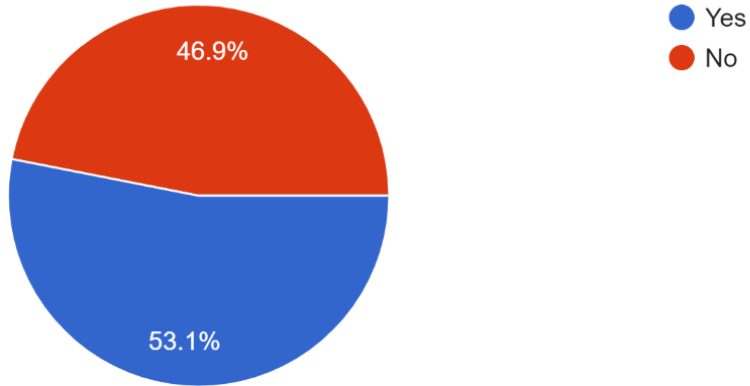

Center Program parent responses

Are you in favor of mandating masks for students and staff, when indoors?

130 responses