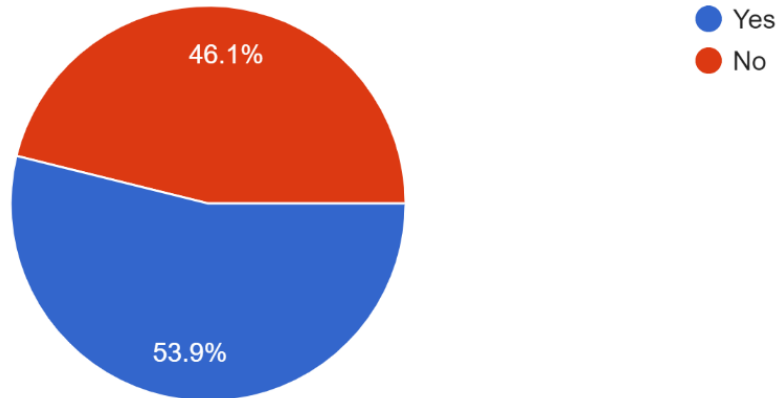

Staff responses

Are you in favor of mandating masks for students and staff, when indoors?

388 responses