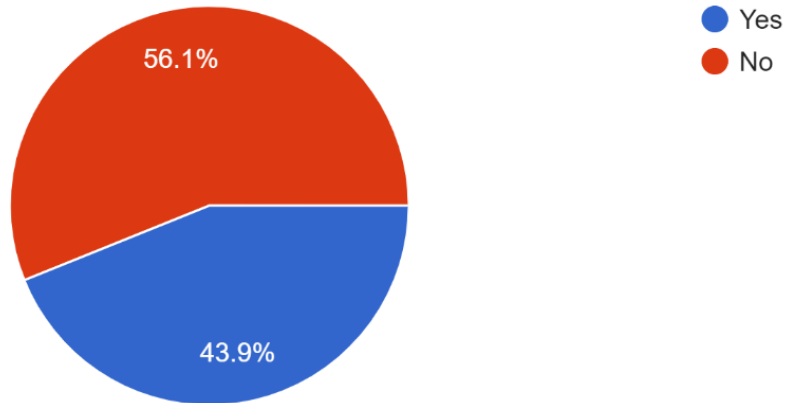

RHS & WMS parent responses

Are you in favor of mandating masks for students and staff, when indoors?

986 responses