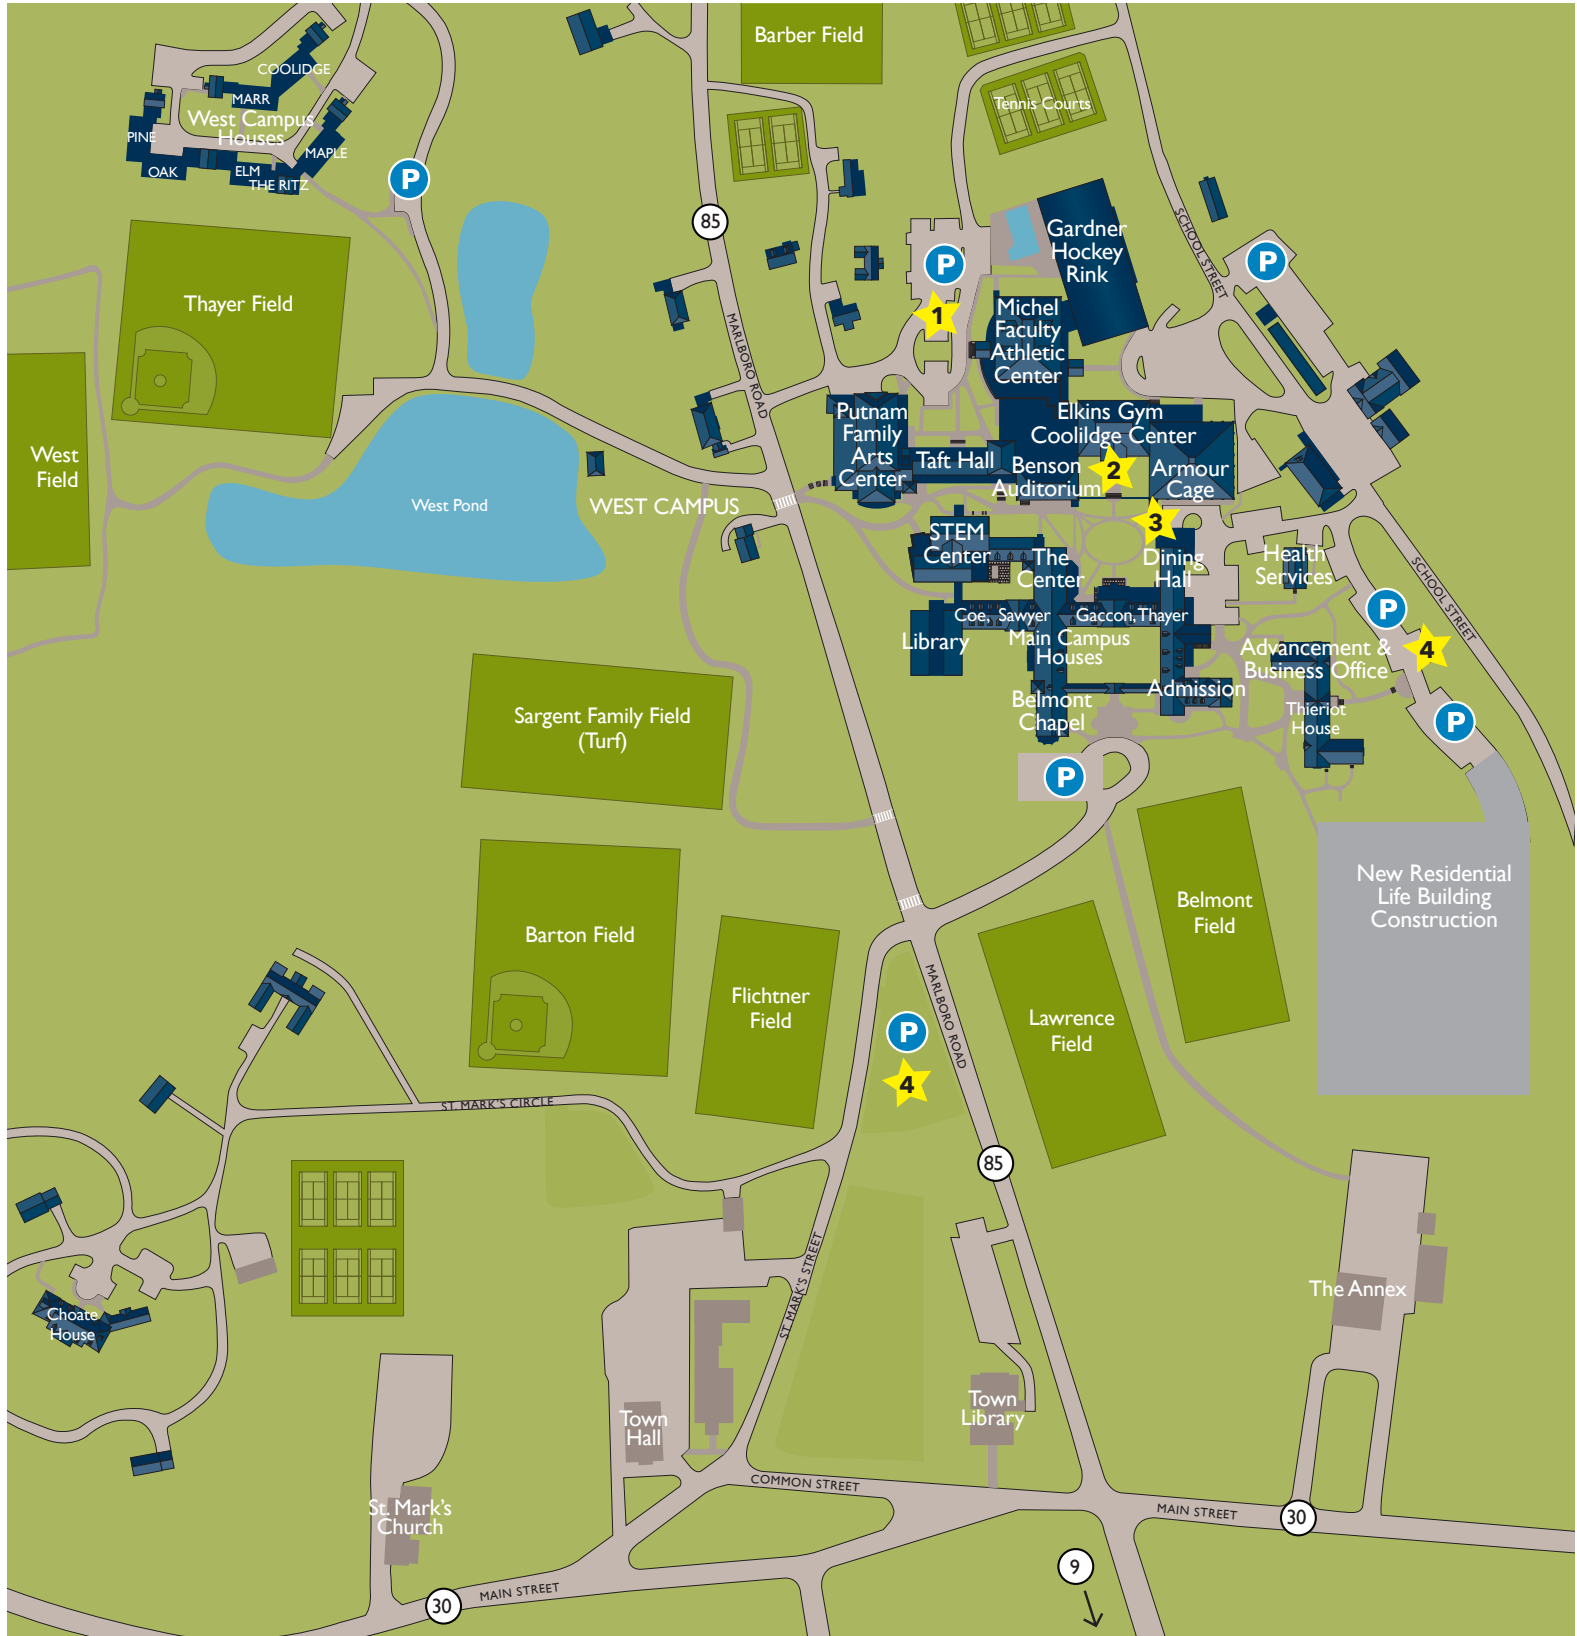

**Registration Day Locations:**

- 1** Registration parking
- 2** Registration in Elkins Gym
- 3** Lunch for new families in the Dining Hall
- 4** Overflow parking

# ST. MARK'S SCHOOL

25 Marlboro Road  
Southborough, MA 01771  
508.786.6000  
[www.stmarksschool.org](http://www.stmarksschool.org)

Note: If your child is moving into Coolidge, Elm, Maple, Marr, Oak, or Pine, on West Campus, please see the parking lot directional map on the reverse.

# ST. MARK'S SCHOOL

West Campus Houses

Solar Panels

West Field

Thayer Field

West Pond

Barber Field

85

Putnam Family Arts Center

TO WEST CAMPUS

TO MAIN CAMPUS

Traffic Flow

» One way

»» Two way