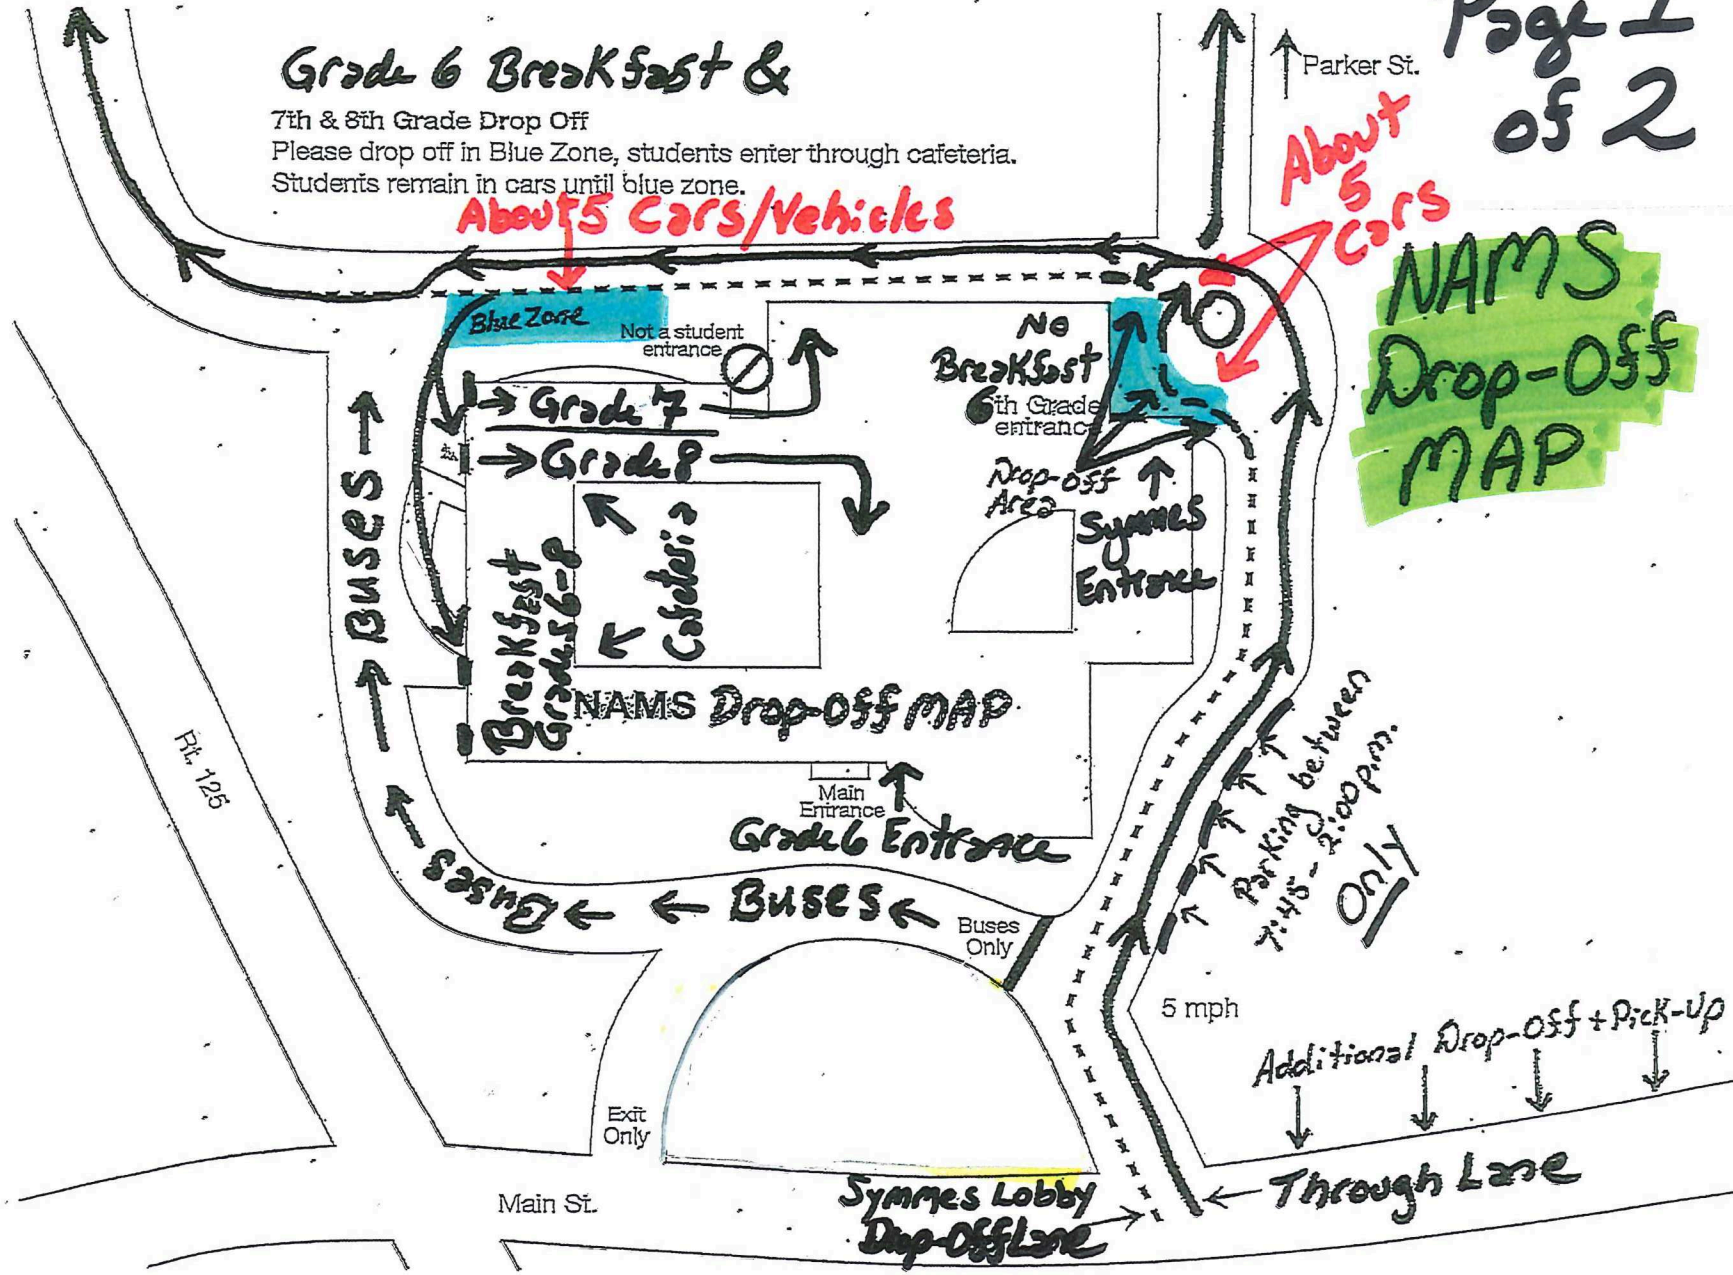

Grade 6 Breakfast &

7th & 8th Grade Drop Off
Please drop off in Blue Zone, students enter through cafeteria.
Students remain in cars until blue zone.

ABOUT 5 CARS/VEHICLES

ABOUT 5 CARS

NAMS Drop-Off MAP

Rt. 125

Parking between 7:45 - 2:00 pm Only

5 mph

Additional Drop-Off + Pick-Up

Through Lane

Symmes Lobby Drop-Off Lane

Main St.

Grade 6 Entrance

Buses Only

Exit Only

Main Entrance

NAMS Drop-Off MAP

Breakfast Grades 6-8

Cafeteria

Grade 7

Grade 8

Blue Zone

Not a student entrance

No Breakfast 6th Grade entrance

Drop-off Area

Symmes Entrance

Parker St.