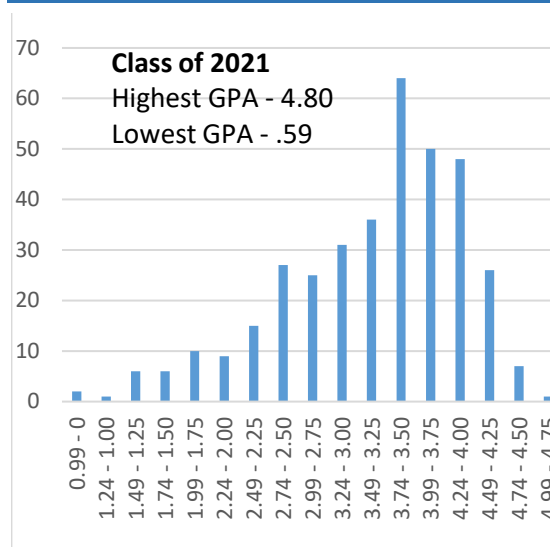

FLHS HIGHLIGHTS

AP District Honor Roll

FPS Music Department was awarded the National Association of Music Merchants Best Communities for Music Education award

38 Sports teams of which eight are Co-op teams

56% participate in athletics

23 1st Team All-State athletes

FLHS Gymnastics AND Softball teams were FCIAC Champions

Faculty members 162

Doctorates 7

6th Year certificates 84

Master's Degrees 54

FLHS students have the ability to earn the Seal of Biliiteracy

Our students participate in the following regional programs:

Bridgeport Regional Vocational Aquaculture School

The Regional Center for the Arts

Comprehensive high school serving over 1550 students

SAT SCORES

Reading & Writing	Math	Total
TBA	TBA	TBA

PSAT SCORES

Reading & Writing	Math	Total
538	515	1053

POST SECONDARY PLANNING

Continuing Education	332
Unknown	22
Gap Year	4
Military	1
Employment	5

ACT SCORES

Average English	29
Average Math	27.1
Average Reading	29.3
Average Science	27.2
Composite	28.3

GRADING SCALE

Grade	AP	Honors	Elective	College Prep
A+	5.00	4.67	4.67	4.33
A	4.67	4.33	4.33	4.00
A-	4.33	4.00	4.00	3.67
B+	4.00	3.67	3.67	3.33
B	3.67	3.33	3.33	3.00
B-	3.33	3.00	3.00	2.67
C+	3.00	2.67	2.67	2.33
C	2.67	2.33	2.33	2.00
C-	2.33	2.00	1.67	1.67
D+	2.00	1.67	1.33	1.33
D	1.67	1.33	1.00	1.00
D-	1.33	1.00	0.67	0.67
F	0.00	0.00	0.00	0.00

GPA DISTRIBUTION