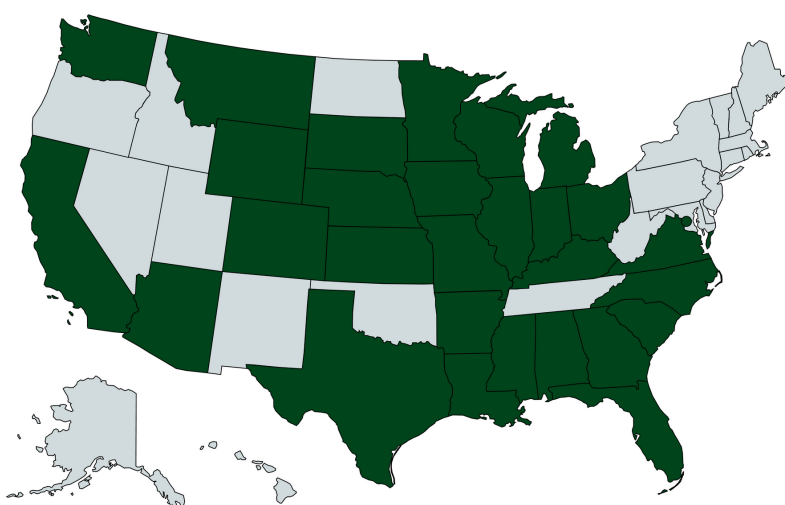

CRYSTAL LAKE SOUTH CLASS OF 2021

TOP SCHOOLS

81

15

14

8

6

88%

The percentage of graduates who will continue their education at four-year colleges and universities, two-year community colleges, and vocational & technical schools.

The Class of 2021 is studying in 28 states and Washington D.C.

CAREER PATHS

STEM
31%

Marketing & Communications
10%

Business
9%

Law/
Public Safety
7%

Education
10%

96%

D155's Graduation Rate
State Graduation Rate - 88%