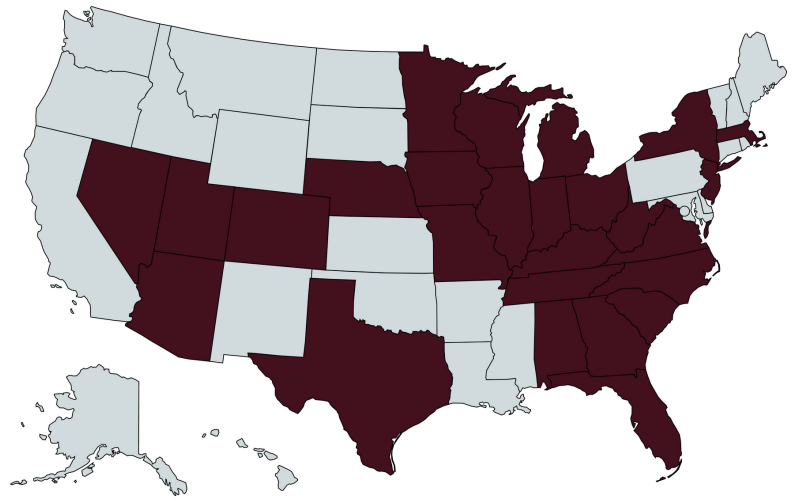

PRAIRIE RIDGE CLASS OF 2021

TOP SCHOOLS

80

24

10

8

5

87%

The percentage of graduates who will continue their education at four-year colleges and universities, two-year community colleges, and vocational & technical schools.

The Class of 2021 is studying in **26** states.

CAREER PATHS

STEM
31%

Marketing &
Communications
11%

Business
10%

Education
8%

Law/
Public Safety
7%

96%

D155's Graduation Rate
State Graduation Rate - 88%