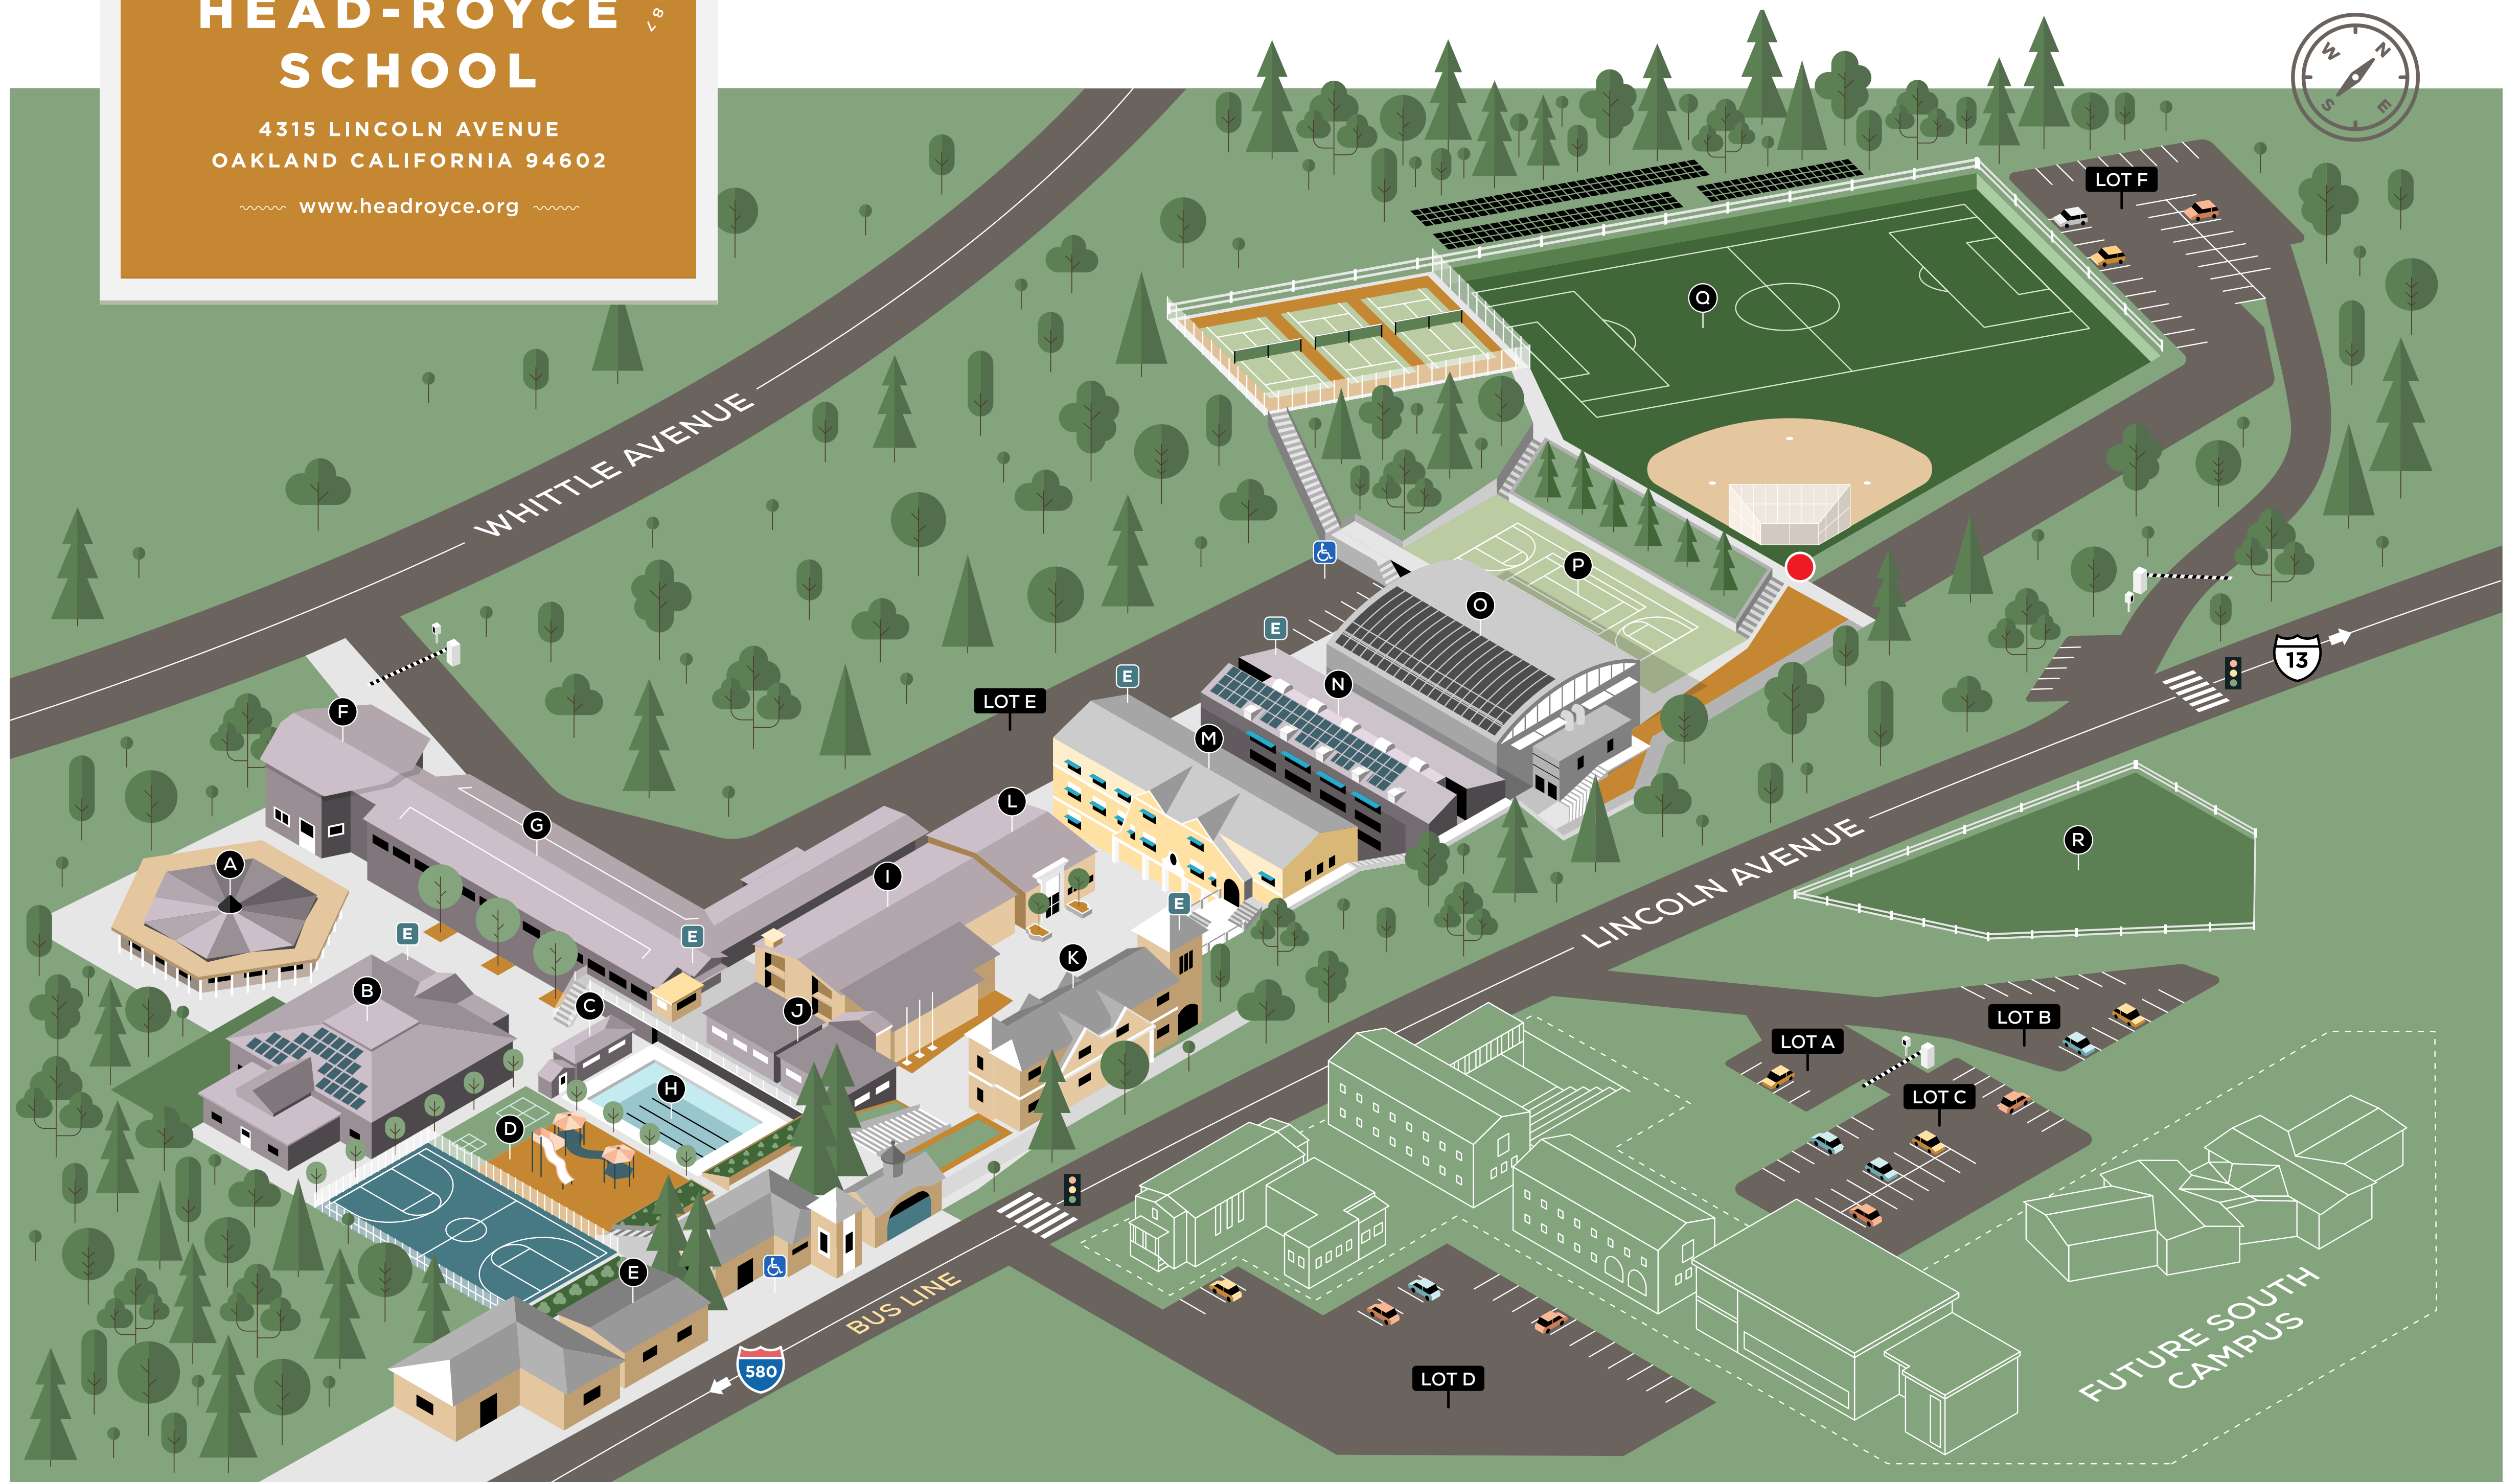

HEAD-ROYCE SCHOOL

4315 LINCOLN AVENUE
OAKLAND CALIFORNIA 94602

www.headroyce.org

SINCE
1881

- A** LOWER SCHOOL BUILDING | Grades K-1
Nurses Office
- B** LOWER SCHOOL BUILDING | Grades 2-5
Lower School Library
- C** LOWER SCHOOL & ASP OFFICES
- D** "BIG TOY" PLAYGROUND & GARDEN
- E** GATEHOUSE RECEPTION & MAIN ENTRANCE
Business / Alumni and Advancement
- F** COMMUNITY ROOM
- G** MIDDLE SCHOOL BUILDING
Admissions Office
Middle School Office
Middle School Rooms 101-107
Middle School Rooms 201-210

- P** OUTDOOR SPORTS COURTS
- Q** ATHLETIC FIELD & TENNIS COURTS
- R** ANBA SPORTS FIELD
- YOU ARE HERE
- ♿** ACCESSIBLE PARKING
- E** ELEVATOR

Nestled in a wooded canyon in the Oakmore neighborhood, our campus features 22 acres of flexible learning space for three distinct divisions.