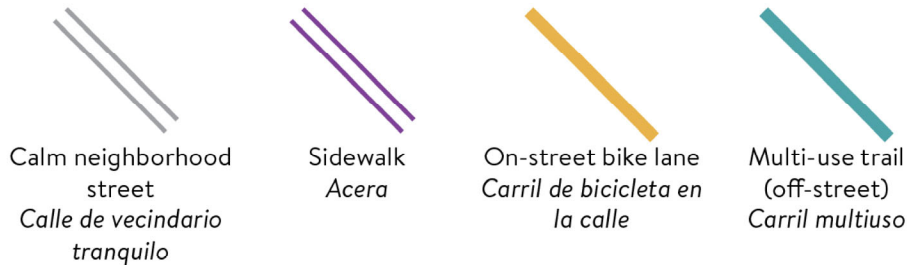

Richfield Dual Language School

Walking and Bicycling Routes / Rutas para caminar e ir en bicicleta

Richfield Dual Language School

Use caution when crossing
Cruzar con precaución

Scale: 1/4 mile or a 5-minute walk
Escala: 1/4 millas o 5 minutos a pie