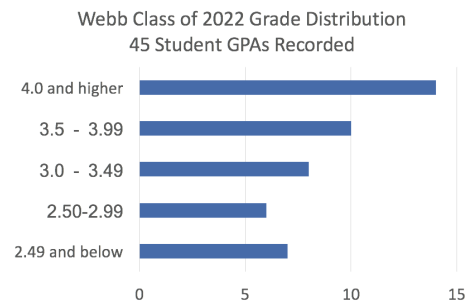

Southern Assoc. for College Admission Counseling (SACAC)

Assoc. of College Counselors in Independent Schools (ACCIS)

HISTORY AND COMMUNITY

Founded in 1870, The Webb School is an independent, college preparatory, non-sectarian, coeducational day and boarding school of grades 6-12 located in historic Bell Buckle, Tennessee. Located approximately one hour SE of Nashville, Bell Buckle's population is approximately 545.

SPECIAL-CURRICULAR FEATURES

Wilderness Instruction and Leadership Development or (WILD) combines the classroom with the outdoors. WILD is an academic class that includes book discussions about camping and leadership. Through instruction in class, on trips, and in different workshops, WILD members gain skills needed to take trips into the wilderness with workshops ranging from Wilderness First-Aid to Leadership.

EMERGING VOICES

Standing before the school community, students must recite from memory a declamation, oration, performance-based and research presentation each year of upper school.

2022 FAST FACTS

Webb Enrollment 401
Upper School Enrollment 283
Middle School Enrollment.....118
Boarding Students.....148
Day Students.....253
Countries Represented.....23
States Represented.....15

CLASS OF 2022 POINTS OF PRIDE

49 Seniors
20 Boarding Students

CLASS OF 2022 CUMULATIVE, WEIGHTED GPA

End of Junior Year, 45 Students

The Webb Feet athletic teams compete in the Tennessee Secondary School Athletic Association (TSSAA), Tennessee Independent Athletic Association and/or the Tennessee Scholastic Clay Target Program.

Baseball	gentlemen
Basketball	ladies, gentlemen
Cheerleading	ladies, gentlemen
Cross Country	ladies, gentlemen
Football	gentlemen
Golf	ladies, gentlemen
Lacrosse	ladies, gentlemen
Skeet Shooting	ladies, gentlemen
Soccer	ladies, gentlemen
Softball	ladies
Tennis	ladies, gentlemen
Track	ladies, gentlemen
Volleyball	ladies

FINE ARTS

Students may perform in the highly regarded Webb String Orchestra, or may take lessons in guitar, piano, photography, pottery, or join the Choir. Theater performs two productions per year, including one musical.

CEEB:
430095

The Webb School
319 Webb Road East
Bell Buckle, Tennessee 37020
931-389-5716

UPPER SCHOOL CURRICULUM REQUIREMENTS

English – 4 units
Math – 4 units
Science – 3 units
History – 3.5 units
World Language – 3 units
Fine Arts – 1.5 units
Ethics, Speech, Wellness – 1 semester each

2 SEMESTER ACADEMIC CALENDAR

Webb School does not rank.

The transcript provides weighted GPA as calculated below:

A+=4.3	A=4.0	A-=3.6
B+=3.3	B=3.0	B-=2.6
C+=2.3	C=2.0	C-=1.6
D+=1.3	D=1.0	D-=0.6

Honors course weight = 0.5

AP course weight = 1

10 HONORS COURSES

Advanced Art, Algebra II, Chemistry, English II, French IV, Latin IV, Orchestra, PreCalculus, Spanish IV, Spanish V

20 AP® COURSES

Art, Biology, Calculus AB, Calculus BC, Chemistry, Computer Science, English Language & Composition, English Literature & Composition, Environmental Science, European History, French Language and Culture, Government, Latin, Multi-Variable Calculus, Physics C, Physics I, Spanish Language and Culture, Statistics, US History, World History

Students must seek permission to enroll in more than 3 AP classes.

COVID-19 RESPONSE

In March 2020, Webb School immediately implemented virtual learning upon COVID onset. These courses continued with Webb School rigor thru May 15, 2020. Webb School earnestly continued as scheduled and offered both traditional and distance learning for the 2021 academic year.