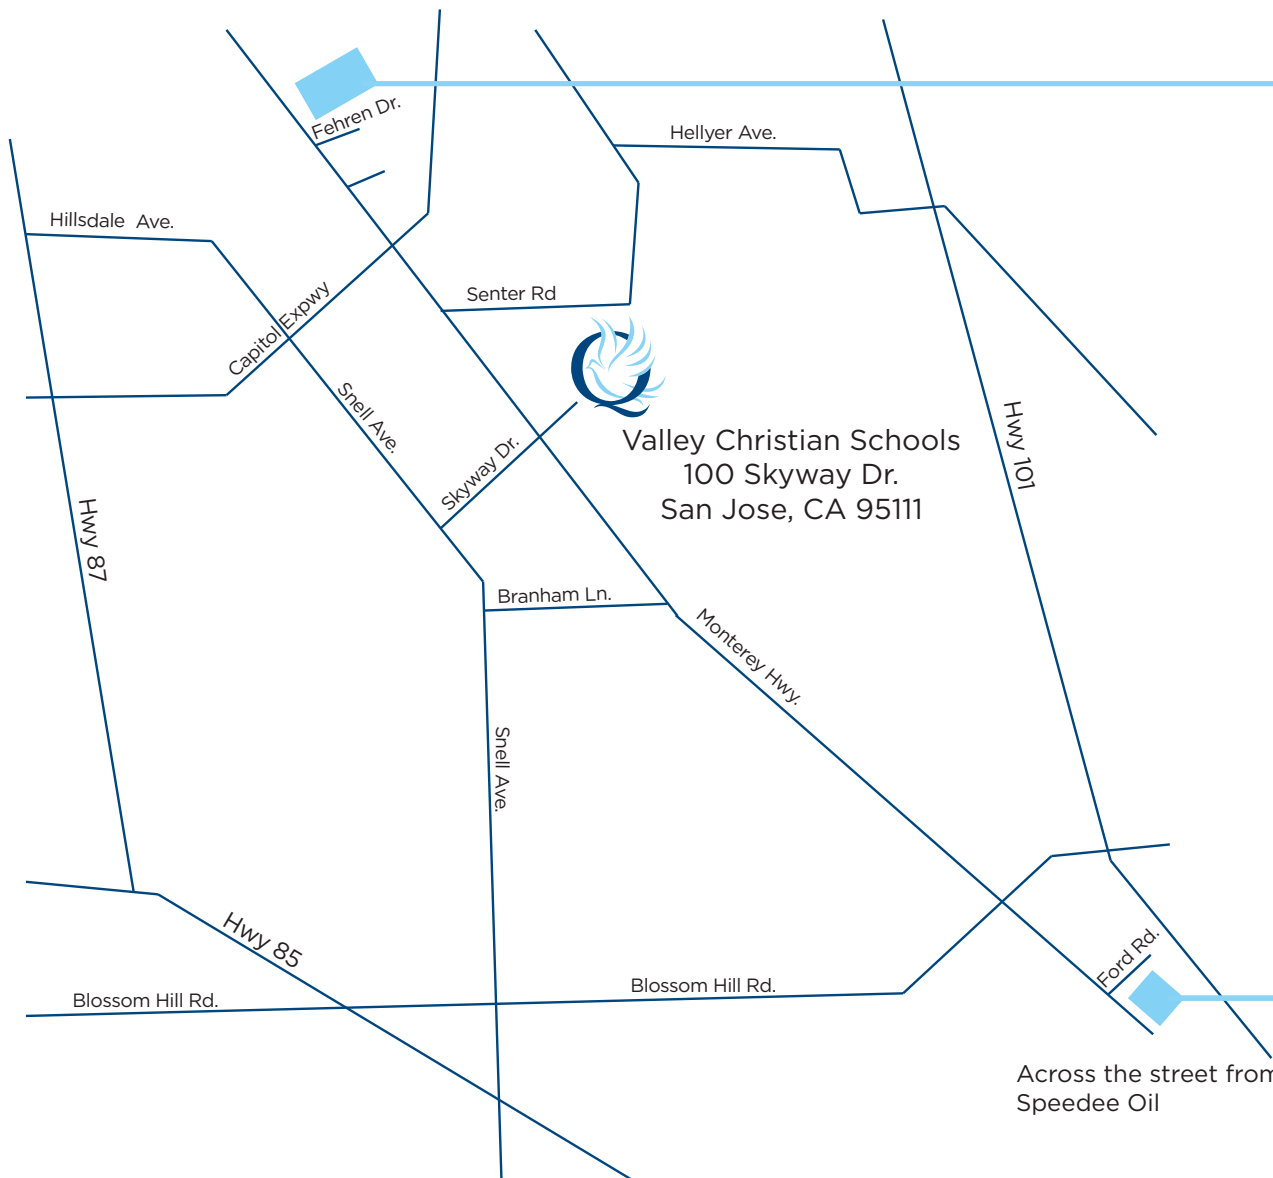

VCS Shuttle Map

Capitol Station

Fehren Dr. & Monterey Hwy.

SHUTTLE TIMES

6:45-9:15am & 2:30-6:30pm

Buses run approximately every 20 minutes. VCS Security is on site from 6:45am-6:30pm. This location is used for off site parking.

Blossom Hill Station

Ford Rd. & Monterey Hwy.

Mornings only

SHUTTLE TIMES

7:15am to Skyway

Arrival 7:30am

7:45am to Skyway

Arrival 8:00am