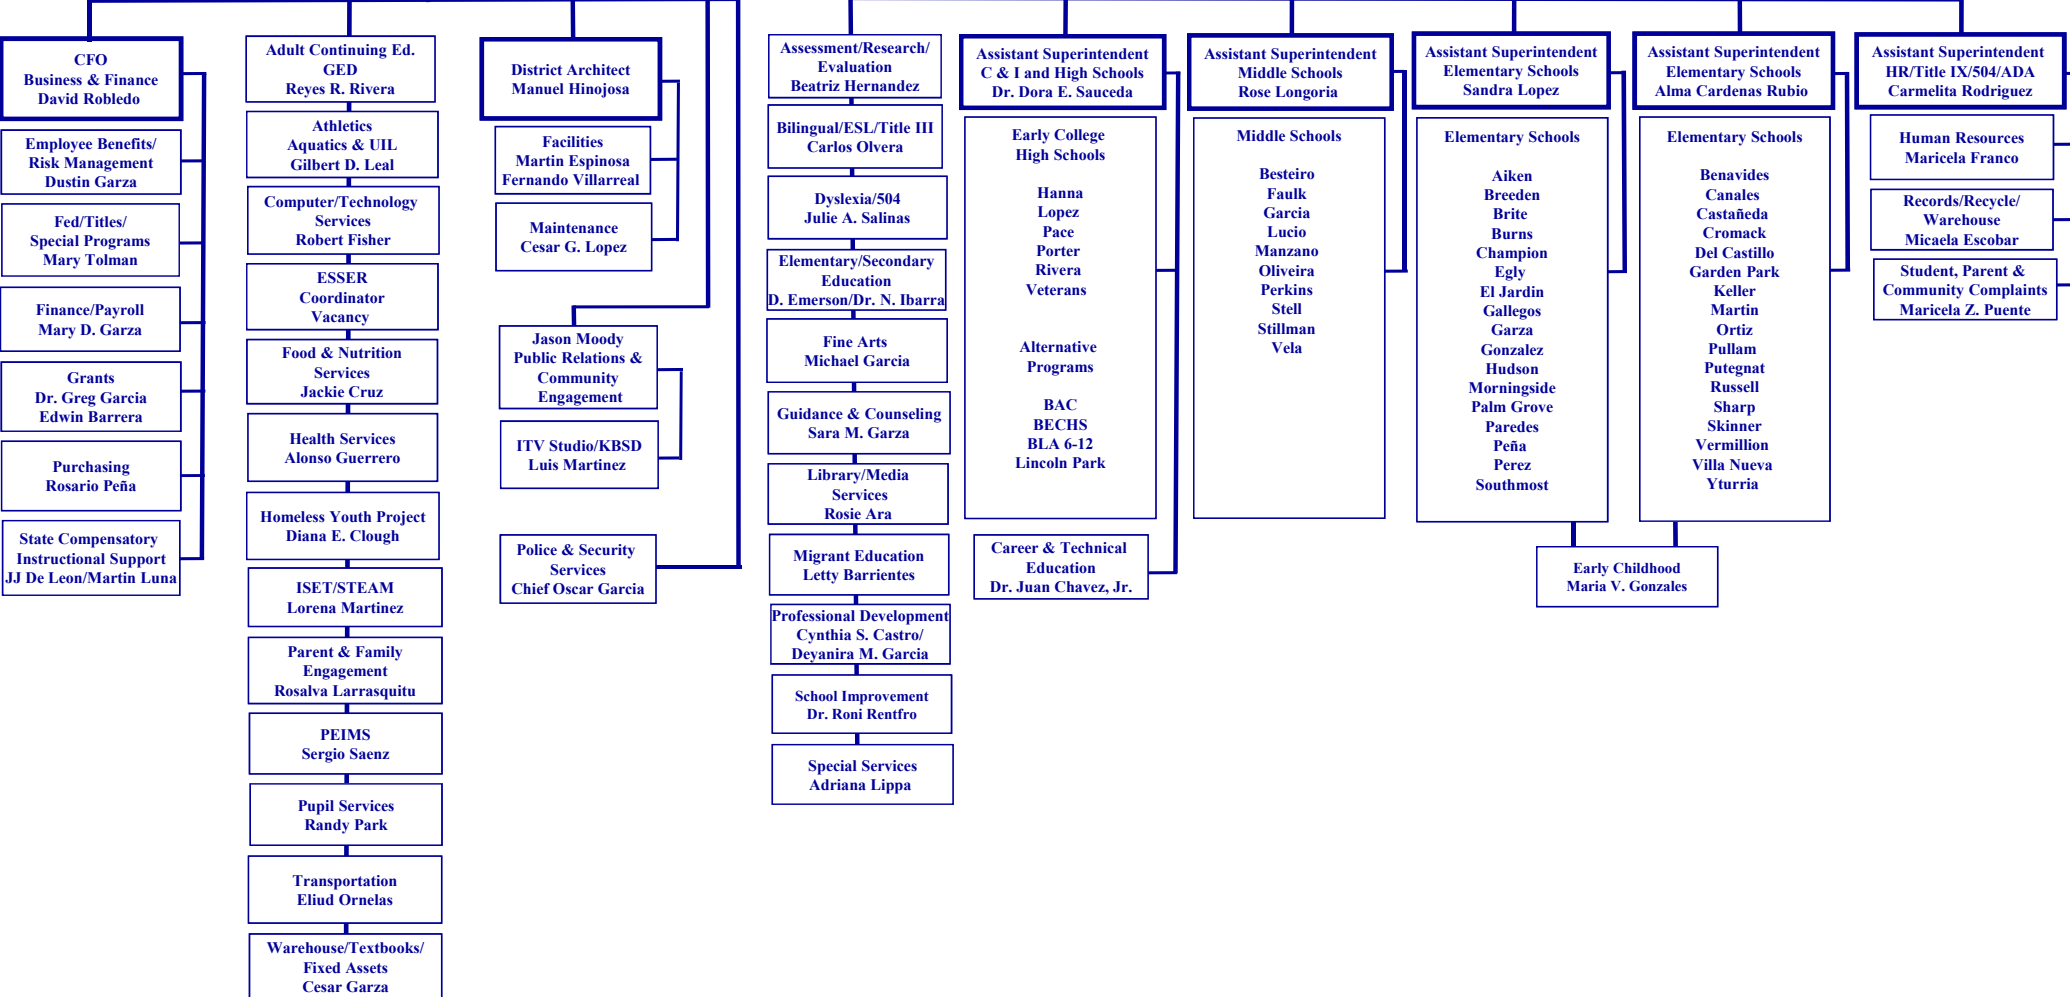

Brownsville ISD Organizational Chart

2021-2022

Dr. René Gutiérrez
Superintendent
Updated 08/18/21

BISD does not discriminate on the basis of race, color, national origin, sex, religion, age, disability or genetic information in employment or provision of services, programs or activities.