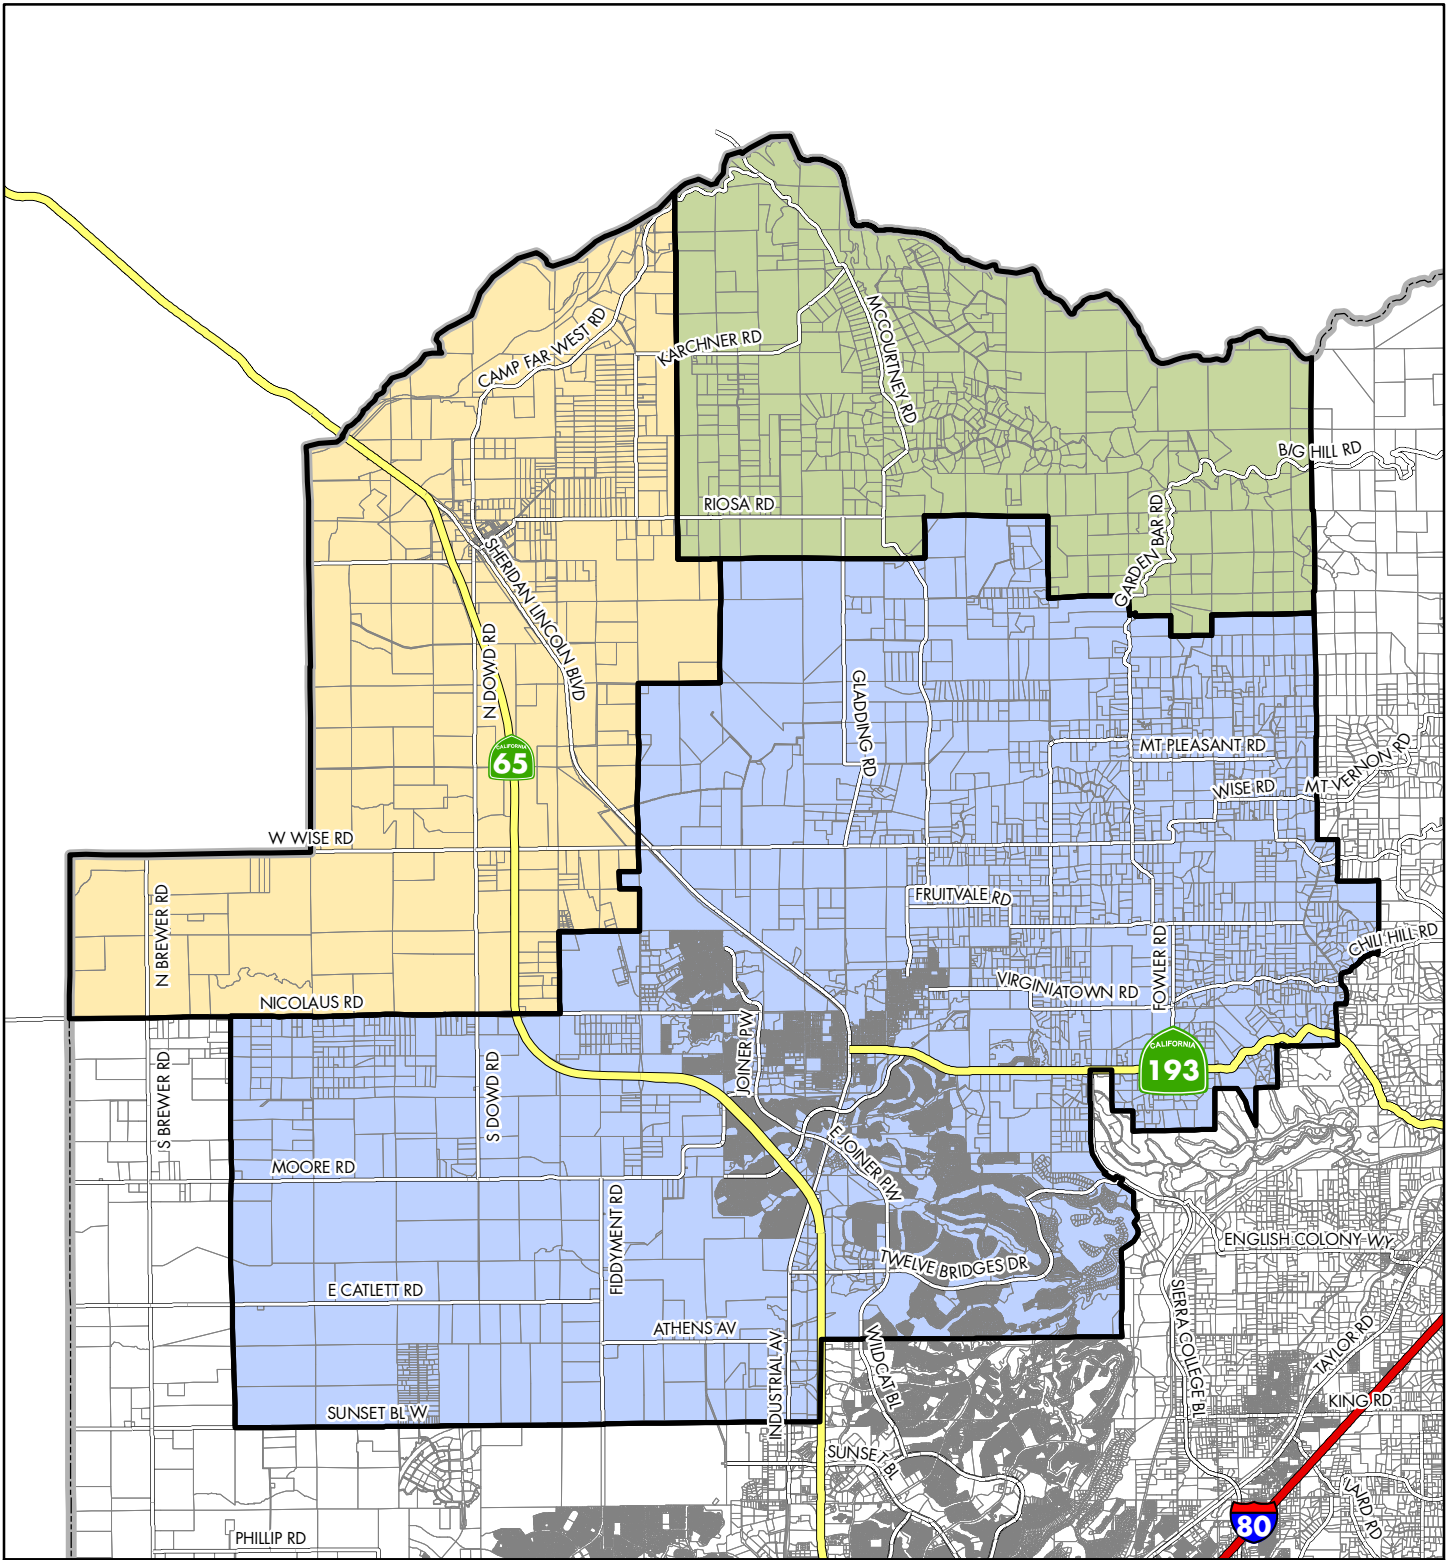

Western Placer Unified School District Trustee Areas

- WESTERN PLACER UNIFIED SCHOOL DISTRICT TA-1
- WESTERN PLACER UNIFIED SCHOOL DISTRICT TA-2
- WESTERN PLACER UNIFIED SCHOOL DISTRICT TA-3
- Parcels

DATA DISCLAIMER:
 The features on this map were prepared for geographic purposes only and are not intended to illustrate legal boundaries or supercede local ordinances. Official information concerning the features depicted on this map should be obtained from recorded documents and local governing agencies