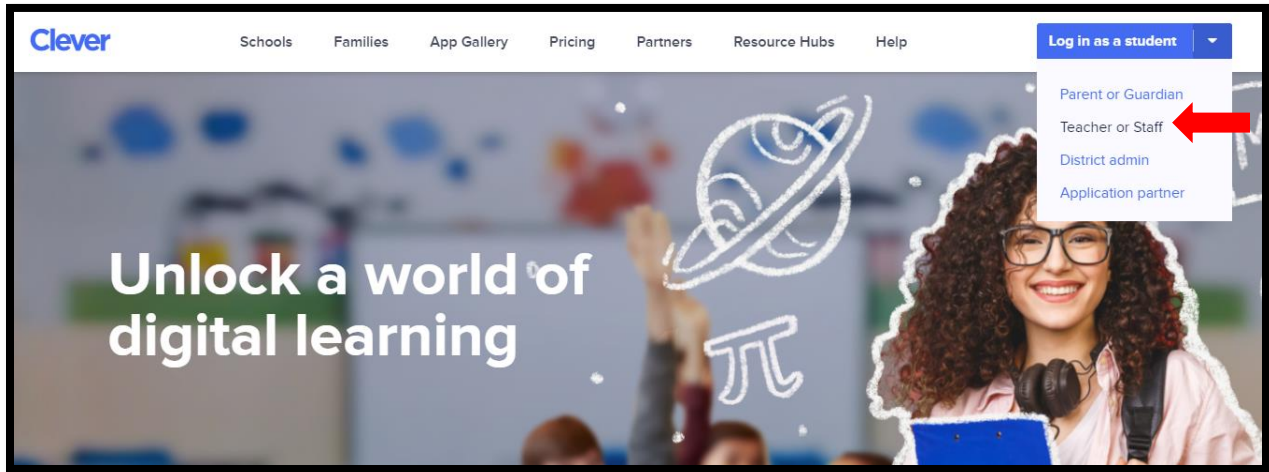

Assigning Diagnostic Test in Sirius

Log in through Clever. Go to Clever.com and make sure to select Teacher or Staff.

Make sure to select the proper school district and select to Log in with LDAP. At this point enter your Microsoft credentials

Once logged in to Clever, click on the SIRIUS icon.

Assigning Diagnostic Test in Sirius

Once in Sirius, you should see your classes listed. Make sure to add the course needed to the class. This is done by selecting the course link listed in the class information. At this point, click on the add course icon on the top right side of the screen and select the course you need to add.