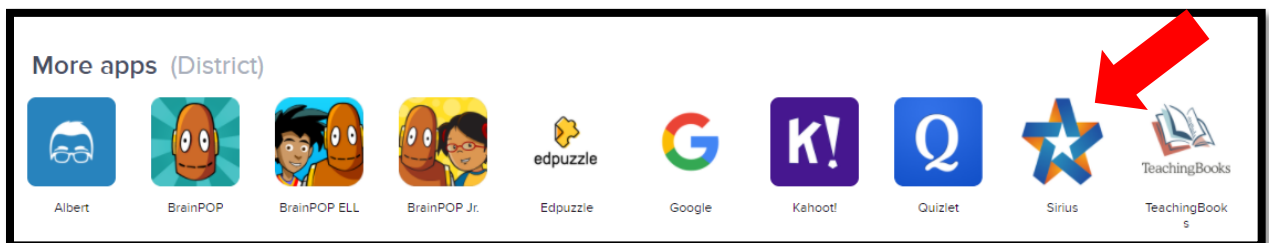

Assigning Diagnostic Test in Sirius

Log in through Clever. Go to Clever.com and make sure to select Teacher or Staff.

Make sure to select the proper school district and select to Log in with LDAP. At this point enter your Microsoft credentials

Once logged in to Clever, click on the SIRIUS icon.

Assigning Diagnostic Test in Sirius

Once in Sirius, you should see your classes listed. Make sure to add the course needed to the class. This is done by selecting the course link listed in the class information. At this point, click on the add course icon on the top right side of the screen and select the course you need to add.