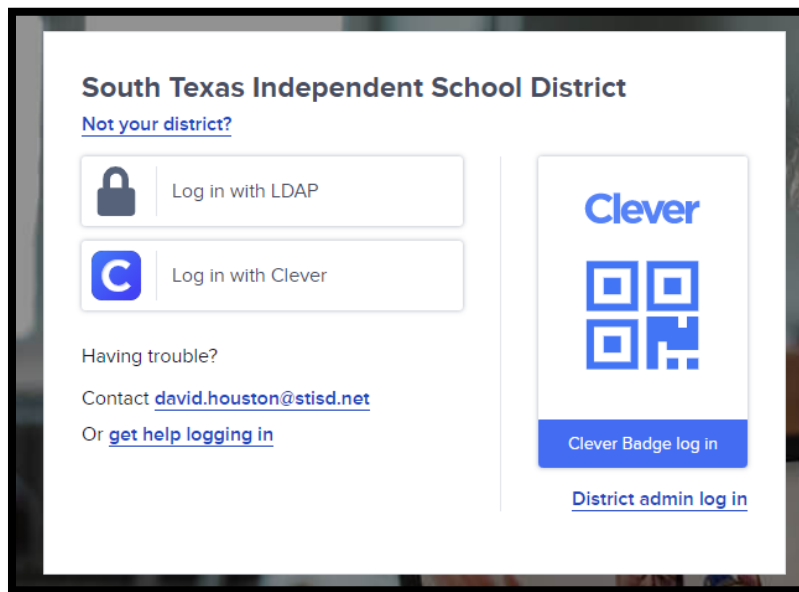

Assigning Diagnostic Test in Sirius

Log in through Clever. Go to Clever.com and make sure to select Teacher or Staff.

Make sure to select the proper school district and select to Log in with LDAP. At this point enter your Microsoft credentials