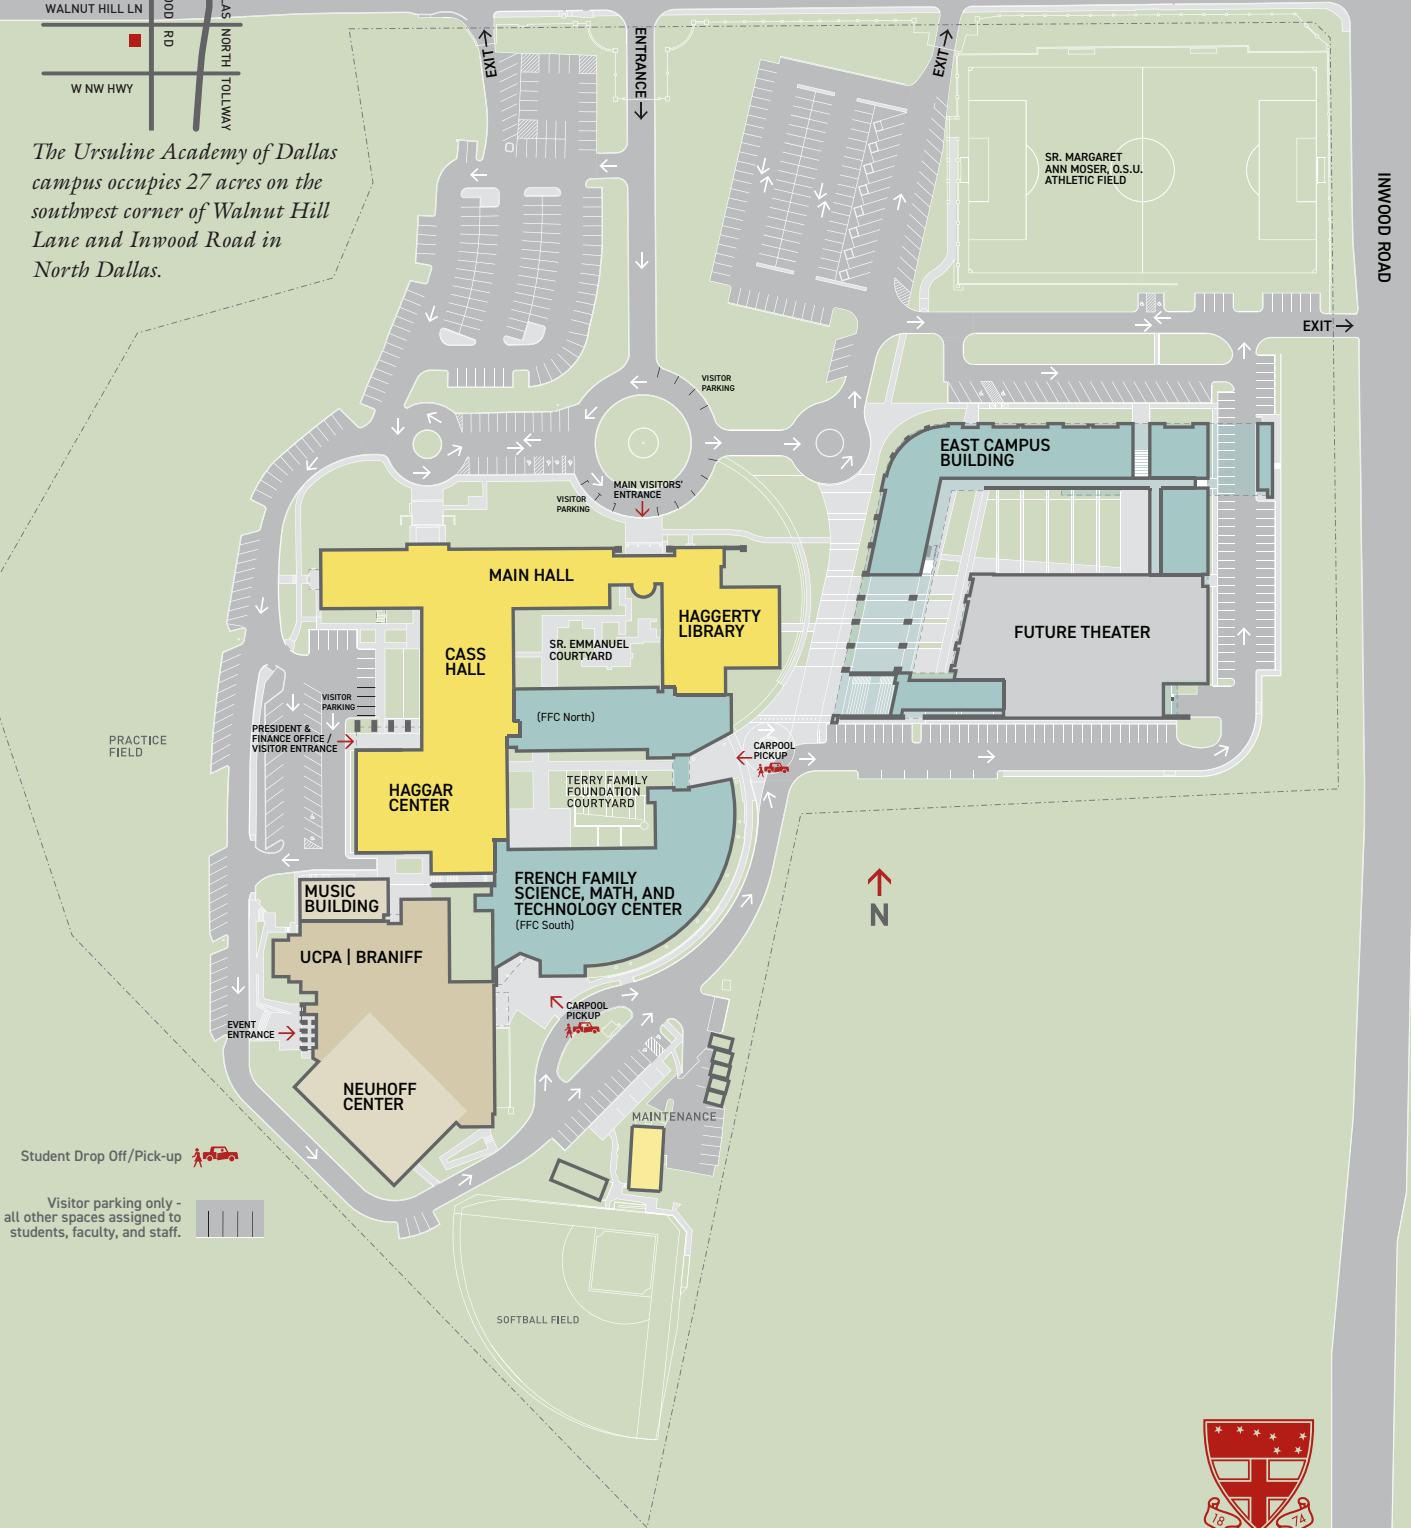

*The Ursuline Academy of Dallas campus occupies 27 acres on the southwest corner of Walnut Hill Lane and Inwood Road in North Dallas.*

WALNUT HILL LANE

INWOOD ROAD

Student Drop Off/Pick-up

Visitor parking only - all other spaces assigned to students, faculty, and staff.