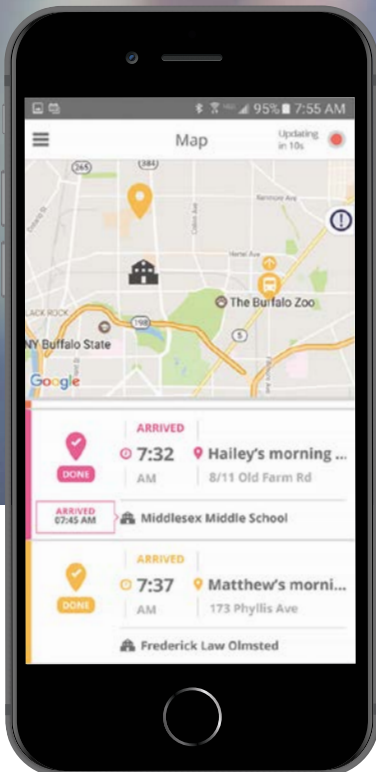

FirstView[®]

BE A PART OF YOUR STUDENT'S JOURNEY
TO SCHOOL. FROM SCHOOL. EVERY DAY.

BE A PART OF YOUR STUDENT'S JOURNEY TO SCHOOL. FROM SCHOOL. EVERY DAY.

Introducing FirstView® by First Student, the industry's most comprehensive and secure bus tracking and parent communication app. FirstView® helps you better manage your time during the hectic before- and after-school rush by putting your student's up-to-the-minute bus information in your hands. Easy to download, set up and use, FirstView® is packed with helpful features to give you peace of mind.

DISTRICT NOTIFICATIONS

You'll be the first to know about school delays by opting in to receive district messages regarding school issues.

IMMEDIATE BUS INFORMATION

No need to make phone calls. With FirstView®, you can track your student's bus in real-time to get an estimated arrival time at your stop. You'll also see when your student's bus arrives to and departs from school.

CUSTOMIZABLE ALERTS

You and your student can avoid a mad dash to the bus stop by setting up custom alerts for when the bus is a chosen distance or number of minutes away.

INDUSTRY'S BEST SECURITY

More secure than any other bus tracking tool on the market, FirstView® is password protected and integrates with your district's existing safety standards.