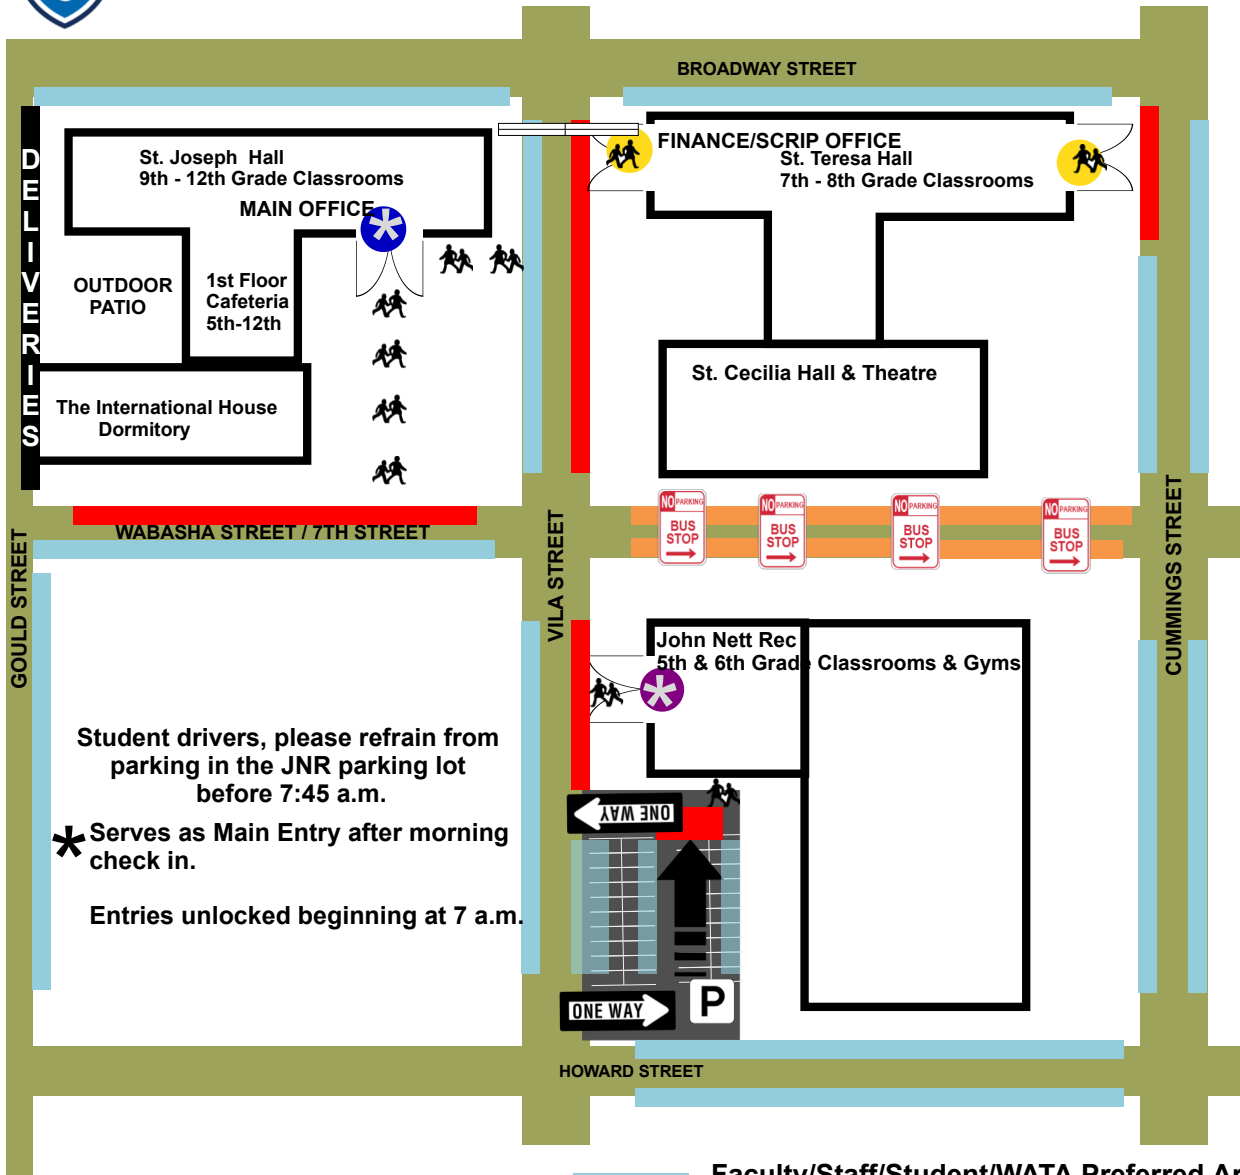

Cotter Schools - St. Teresa Campus Parking, Pick Up & Drop Off

-  Faculty/Staff/Student/WATA Preferred Areas for Parking
-  Student Pick up and Drop Off Only
-  No parking - Bus Lineup Location
-  5th & 6th MAIN Entry and Exit
-  JH & HS Optional Entry and Exit Open from 7 - 7:45 a.m.
-  7TH-12TH MAIN ENTRY & EXIT