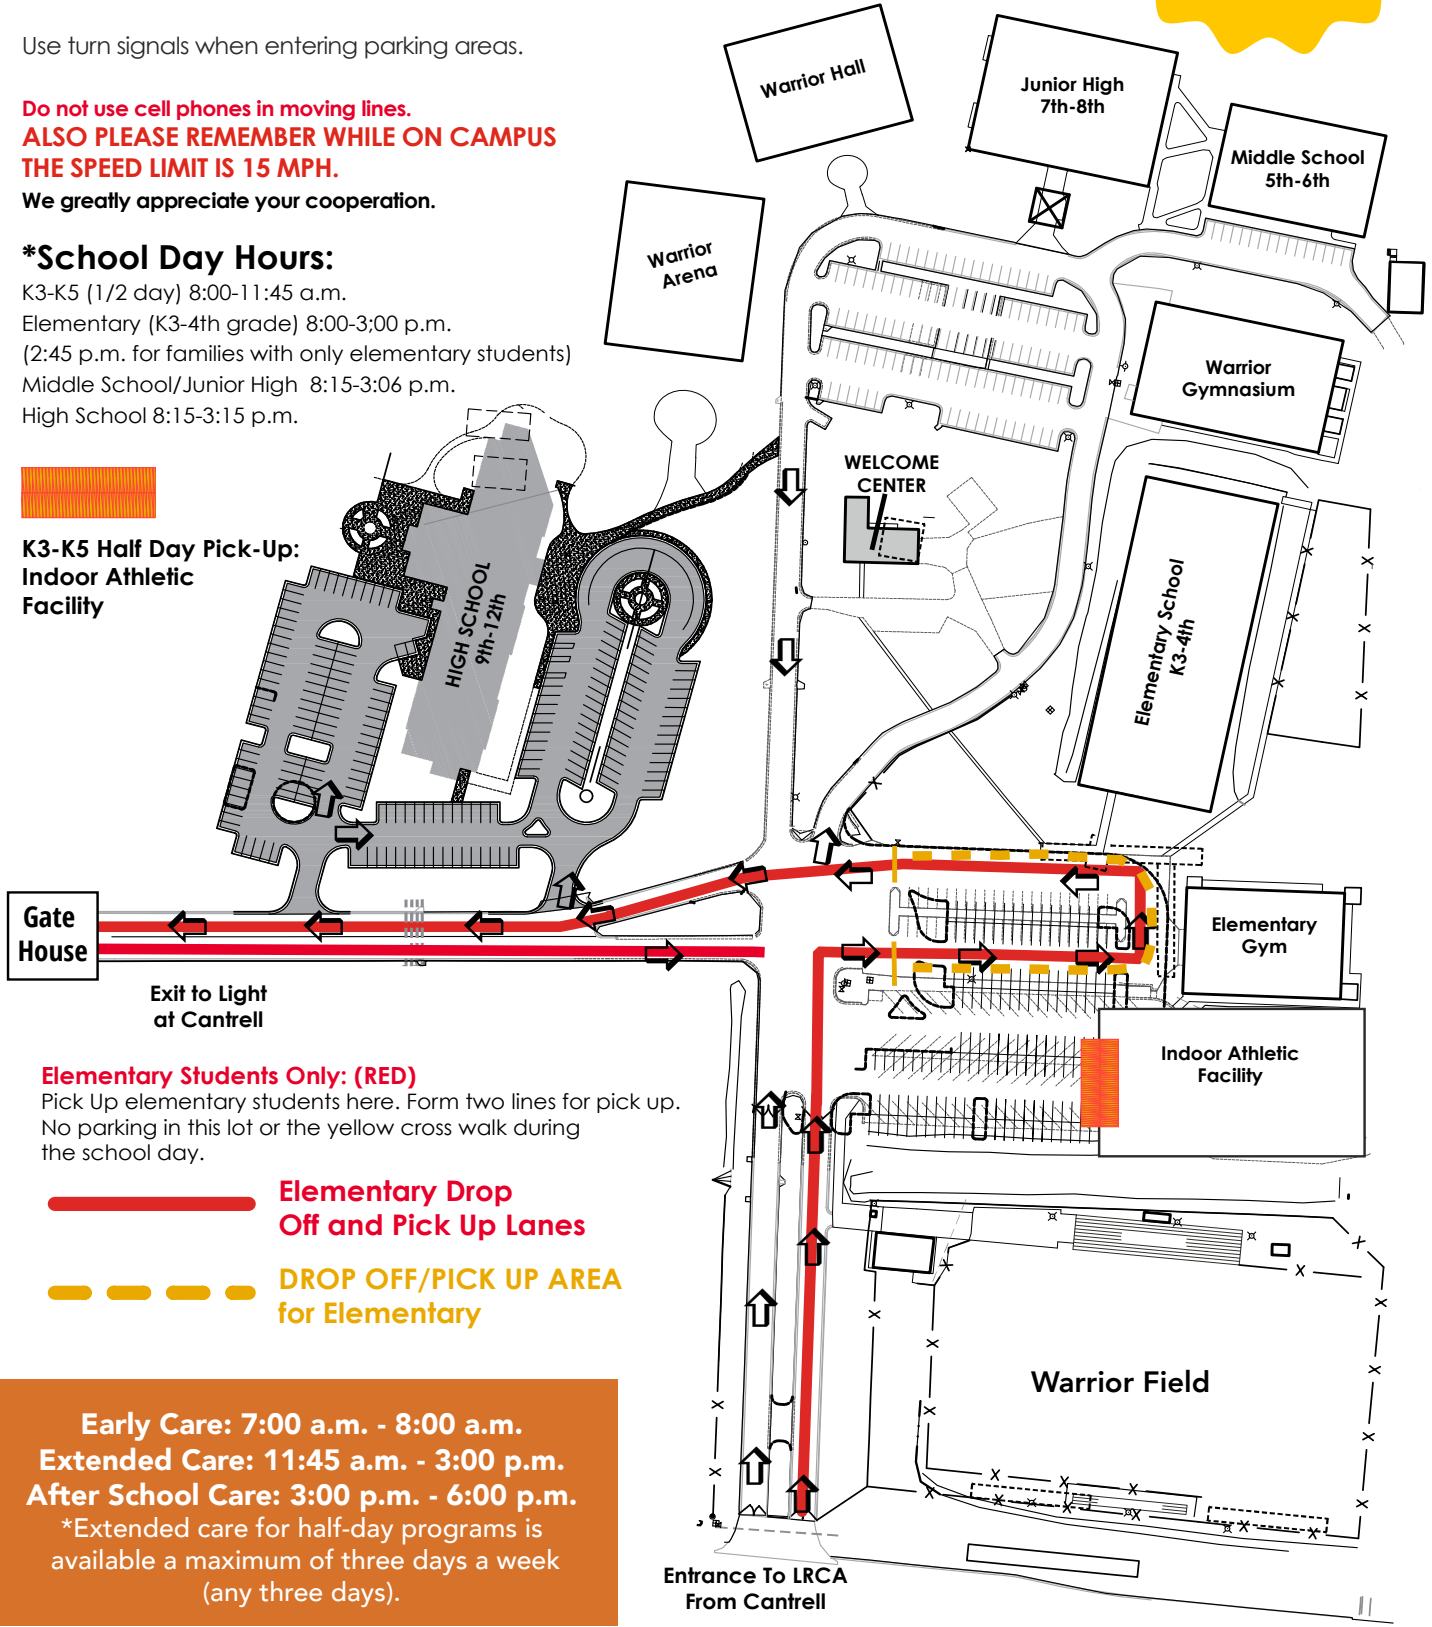

# EL DROP OFF & PICK UP

The following plan has been **designed with your child's safety in mind**. There will be traffic personnel to direct you. Please follow their instructions and be "safety-minded."

**K3-K5 Half Day Pick-Up:**  
**Indoor Athletic Facility**

**Elementary Students Only: (RED)**  
 Pick Up elementary students here. Form two lines for pick up. No parking in this lot or the yellow cross walk during the school day.

- Elementary Drop Off and Pick Up Lanes**
- DROP OFF/PICK UP AREA for Elementary**

**Early Care: 7:00 a.m. - 8:00 a.m.**  
**Extended Care: 11:45 a.m. - 3:00 p.m.**  
**After School Care: 3:00 p.m. - 6:00 p.m.**  
 \*Extended care for half-day programs is available a maximum of three days a week (any three days).

(right entrance lanes)