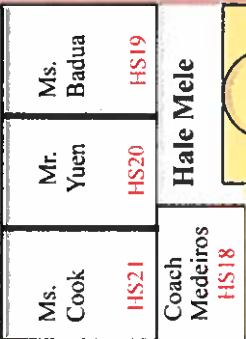

Head of School House

OFF LIMITS

Parking and Driveway

Student Parking

OFF LIMITS

Fitness Room

Damon Hall

Kitchen

COMMON AREA

Carpool Pick-up & Drop Off Area

OFF LIMITS

COMMON AREA

Ms. Eugenio
HS17

COMMON AREA

Mr. Jeff's Home

OFF LIMITS