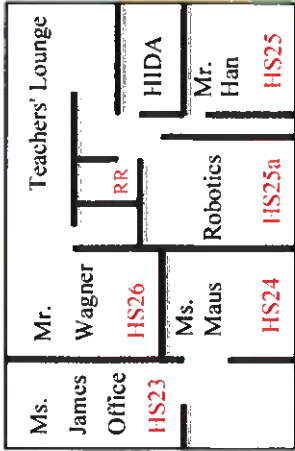

Head of School House

OFF LIMITS

Parking and Driveway

Student Parking

OFF LIMITS

Fitness Room

Damon Hall

Kitchen

COMMON AREA

Carpool Pick-up & Drop Off Area

OFF LIMITS

COMMON AREA

Ms. Eugenio
HS17

COMMON AREA

Mr. Jeff's Home

OFF LIMITS

OFF LIMITS

Student Rest-Rooms

OFF LIMITS

OFF LIMITS

Hale Victoria Lee