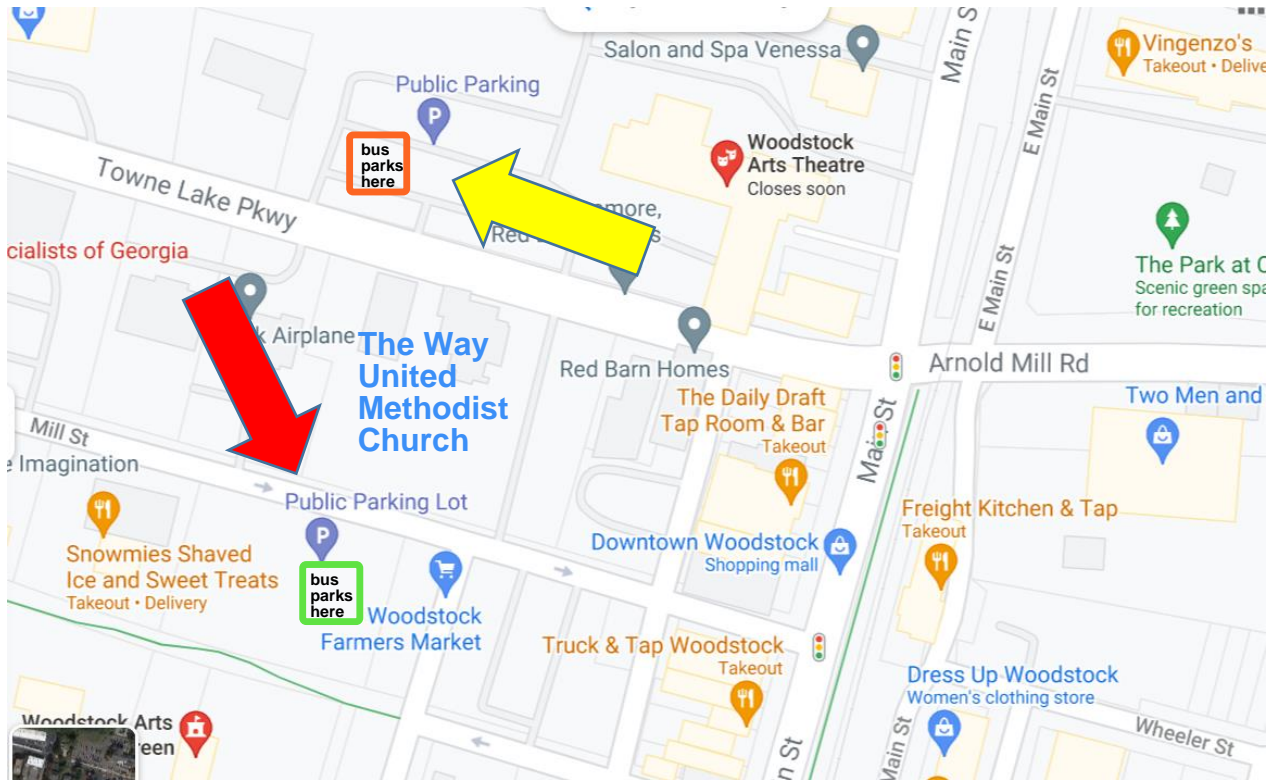

Woodstock Stops:

Morning Stop 7:30 a.m. departure from Public Parking lot on Mill Street in Downtown Woodstock. It is across the street **south** The Way United Methodist Church.

Afternoon Stop approximately 3:25 p.m. The listed address for this lot is 8534 Main Street but the actual entrance is on Towne Lake Parkway. Again it is across the street and north of The Way United Methodist Church. The parking lot serves the Woodstock Arts Theater one block off Main Street in Downtown Woodstock.