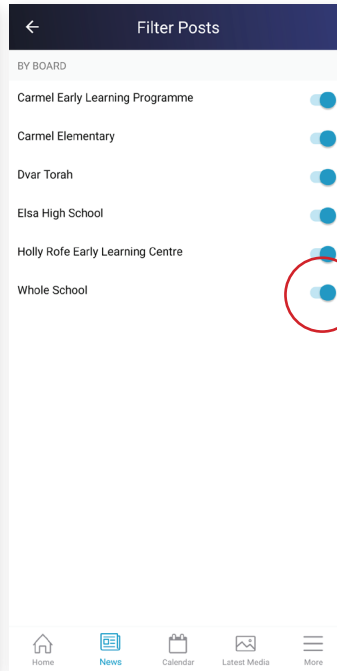

## News [www.carmel.edu.hk/news](http://www.carmel.edu.hk/news)

You can access the Carmel News stream on your mobile device or website. You can filter your feed so you are only given the news important to you. You can also subscribe to news boards to be notified when something new is posted.

News

Your app dashboard displays the latest school wide headlines. Go to the News section to see more.

School news is grouped here. You can filter the news you want displayed by tapping Filter.

Turn off the news you don't want to be listed in your news feed.