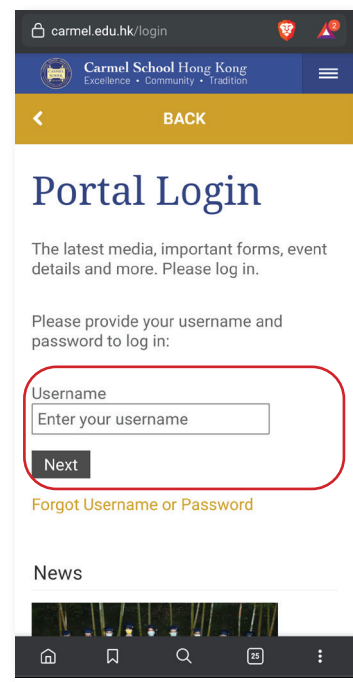

## School Website

The school places emergency notices such as weather warnings, important documents and forms, and ways to contact the school on its website. You can also access parent only material such as photos and calendars via the website portals.

## Portals

[www.carmel.edu.hk/login](http://www.carmel.edu.hk/login)

The Parent Portal and Carmel School App are ways to access information and updates. You can access the Portals via any web browser, including via the app. Your login information for the Portals and App are the same. Portals hold the important documents and forms you may need throughout the year.