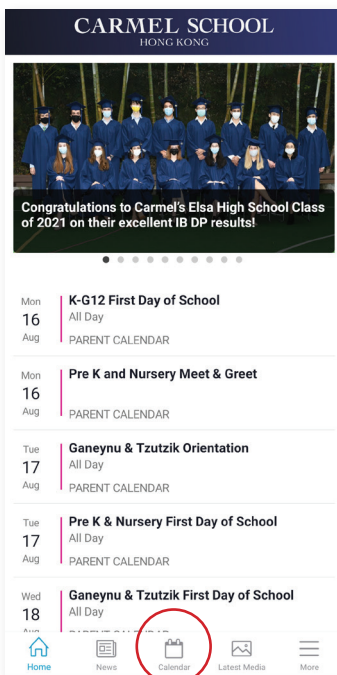

Your app dashboard has the latest upcoming events at a glance. Click the Calendar button to see more.