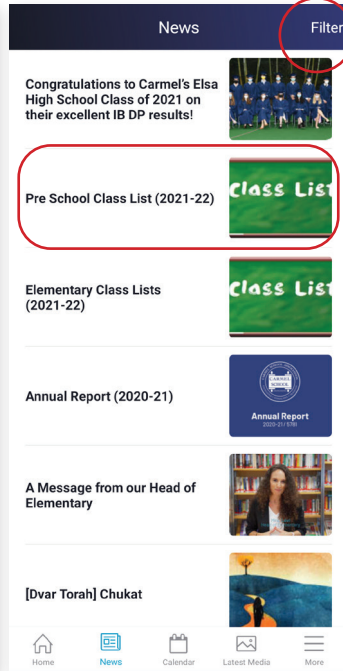

## Upcoming Events

The school event calendar at a glance.

## Features

Find more features in the navigation bar including news, calendar, media, communications, portals, forms and eDirectory.

## News [www.carmel.edu.hk/news](http://www.carmel.edu.hk/news)

You can access the Carmel News stream on your mobile device or website. You can filter your feed so you are only given the news important to you. You can also subscribe to news boards to be notified when something new is posted.

News

Your app dashboard displays the latest school wide headlines. Go to the News section to see more.

School news is grouped here. You can filter the news you want displayed by tapping Filter.

Turn off the news you don't want to be listed in your news feed.