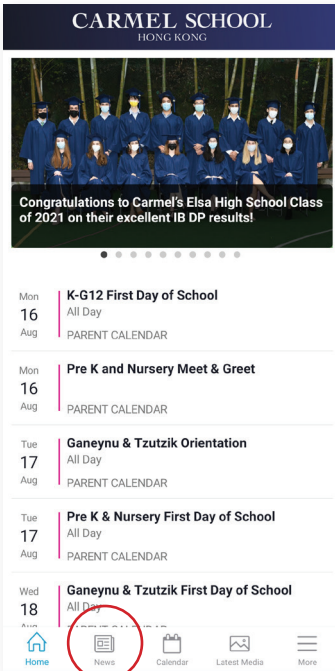

## Headlines

The latest school news and notices.

## Upcoming Events

The school event calendar at a glance.

## Features

Find more features in the navigation bar including news, calendar, media, communications, portals, forms and eDirectory.

News

Your app dashboard displays the latest school wide headlines. Go to the News section to see more.

School news is grouped here. You can filter the news you want displayed by tapping Filter.

Turn off the news you don't want to be listed in your news feed.