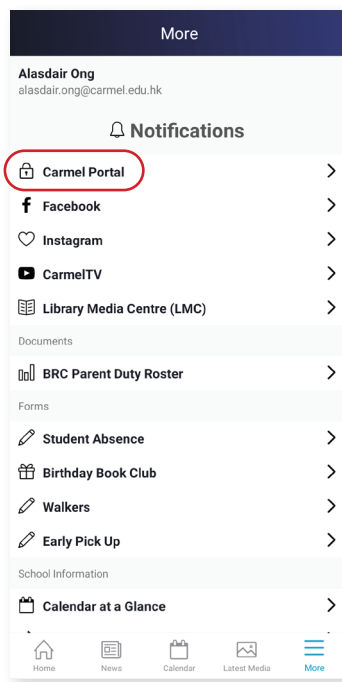

## School Website

The school places emergency notices such as weather warnings, important documents and forms, and ways to contact the school on its website. You can also access parent only material such as photos and calendars via the website portals.

## Portals

[www.carmel.edu.hk/login](http://www.carmel.edu.hk/login)

The Parent Portal and Carmel School App are ways to access information and updates. You can access the Portals via any web browser, including via the app. Your login information for the Portals and App are the same. Portals hold the important documents and forms you may need throughout the year.

Your app and portal login information is the same.