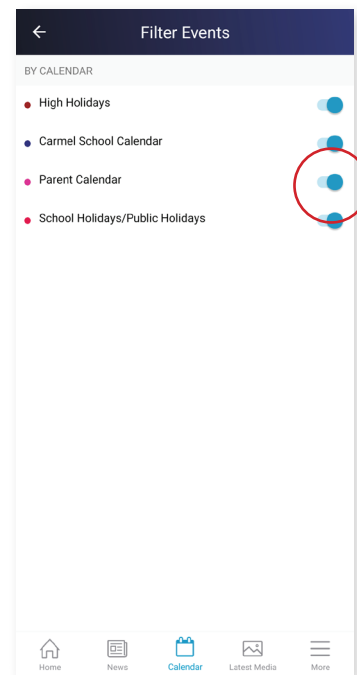

News

Your app dashboard displays the latest school wide headlines. Go to the News section to see more.

School news is grouped here. You can filter the news you want displayed by tapping Filter.

Turn off the news you don't want to be listed in your news feed.

## Calendars [www.carmel.edu.hk/calendar](http://www.carmel.edu.hk/calendar)

Find the most up to date school calendars and event information. When you login, you will be able to access details only parents can see.

Calendars

Your app dashboard has the latest upcoming events at a glance. Click the Calendar button to see more.

Filter calendars relevant to you on the calendar page. Tap events to see more details.

Filter the calendars you want on your Calendar Feed.