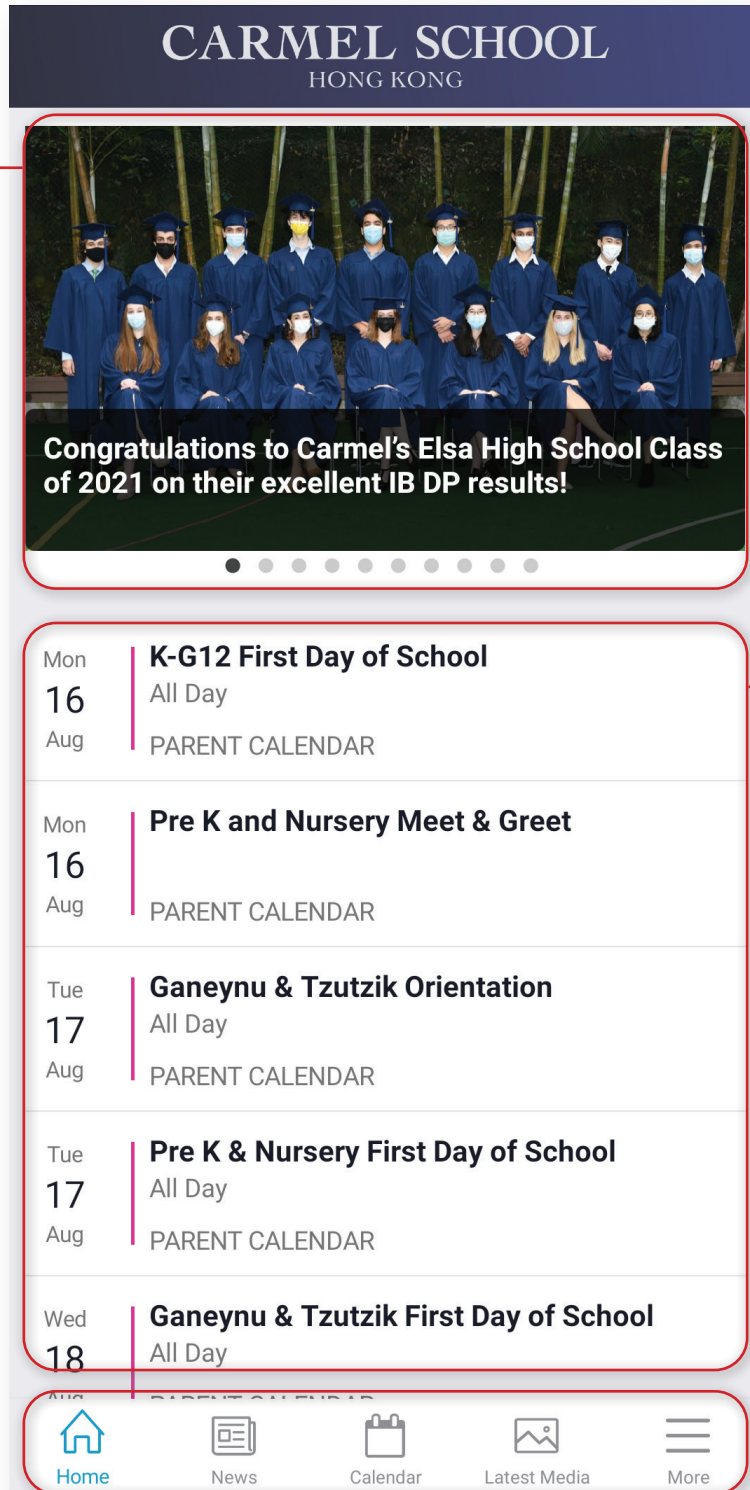

Carmel School App Layout

Headlines

The latest school news and notices.

Upcoming Events

The school event calendar at a glance.

Features

Find more features in the navigation bar including news, calendar, media, communications, portals, forms and eDirectory.