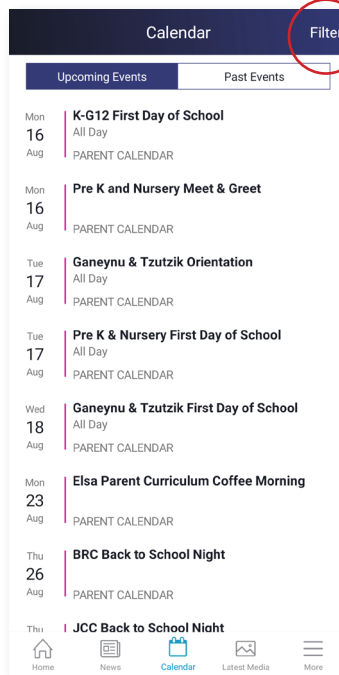

News

Your app dashboard displays the latest school wide headlines. Go to the News section to see more.

School news is grouped here. You can filter the news you want displayed by tapping Filter.

Turn off the news you don't want to be listed in your news feed.

Subscribe to the board from which you want to be notified when new items are posted.

## Calendars [www.carmel.edu.hk/calendar](http://www.carmel.edu.hk/calendar)

Find the most up to date school calendars and event information. When you login, you will be able to access details only parents can see.

Calendars

Your app dashboard has the latest upcoming events at a glance. Click the Calendar button to see more.

Filter calendars relevant to you on the calendar page. Tap events to see more details.

Filter the calendars you want on your Calendar Feed.