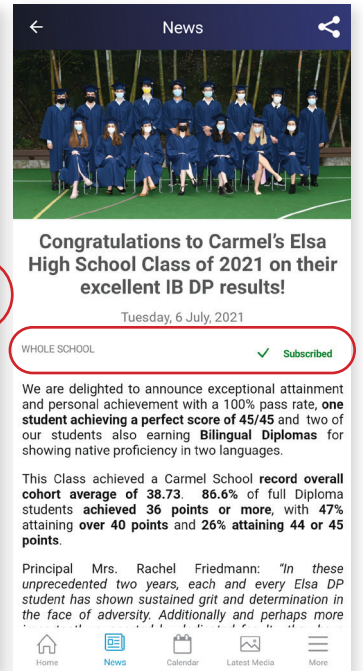

## News [www.carmel.edu.hk/news](http://www.carmel.edu.hk/news)

You can access the Carmel News stream on your mobile device or website. You can filter your feed so you are only given the news important to you. You can also subscribe to news boards to be notified when something new is posted.

News

Your app dashboard displays the latest school wide headlines. Go to the News section to see more.

School news is grouped here. You can filter the news you want displayed by tapping Filter.

Turn off the news you don't want to be listed in your news feed.