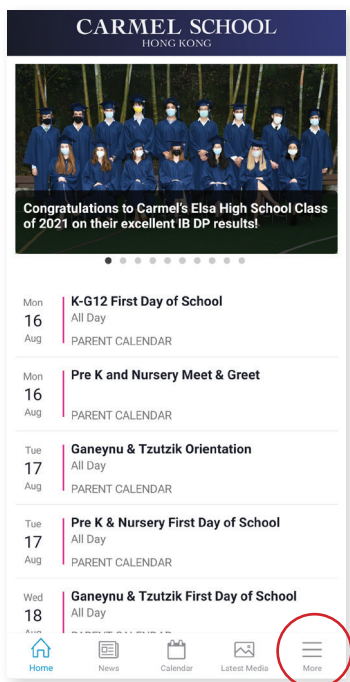

Your app and portal login information is the same.