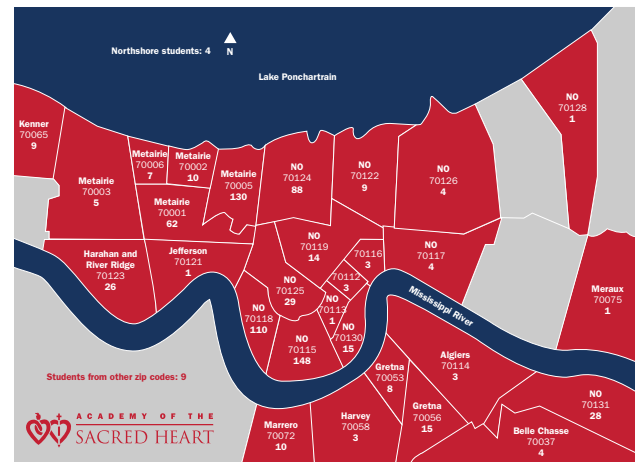

# ASH at a Glance

**1867** Founded in New Orleans

**Catholic** school, all girls

**Grades:** Age 1-Grade 12

Current enrollment **746**

Student/faculty ratio: **6:1**

**12**  Average Class Size

**48%** of our faculty have a masters degree or higher

*Sacred Heart girls come from all over the Greater NOLA area – such as Mandeville, Destrehan, Belle Chasse, Chalmette and LaPlace.*